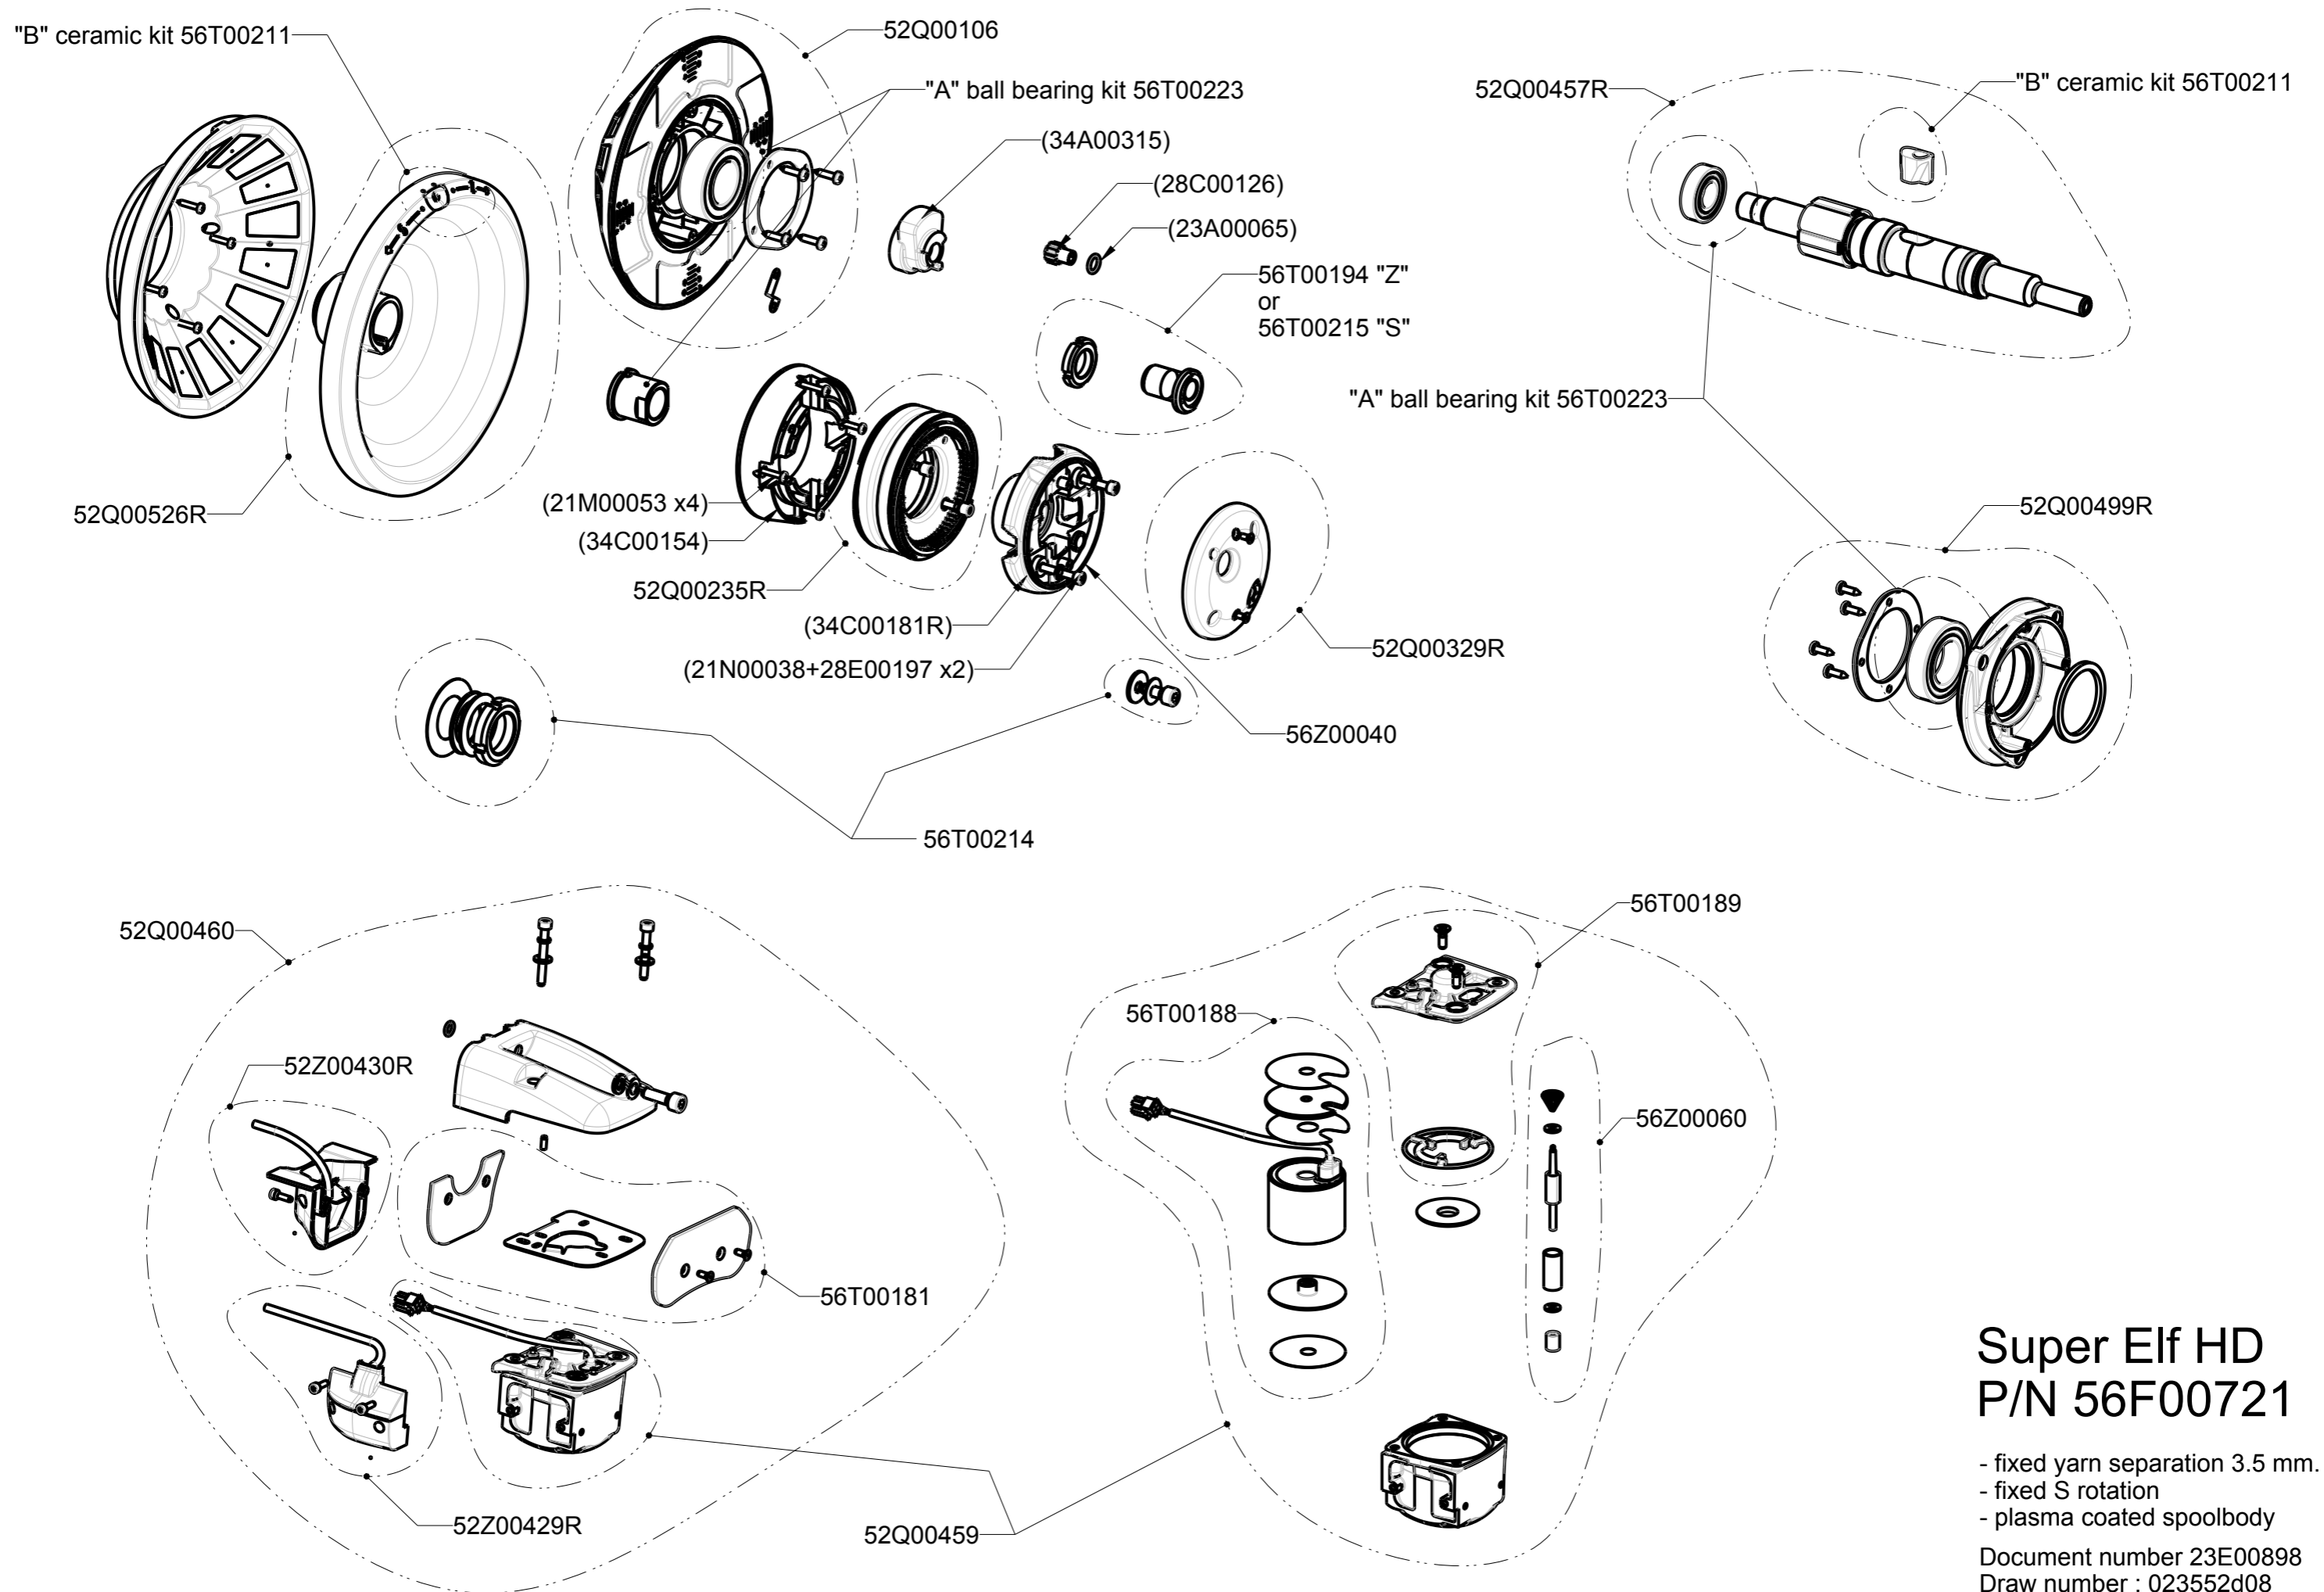

Corretto ordine assemblaggio parti kit 56T00214  
 Correct assembling order kit 56T00214

Corretto assemblaggio del gruppo 52Q00106  
 Correct fitting order 52Q00106

# Super Elf HD P/N 56F00721

- fixed yarn separation 3.5 mm.
- fixed S rotation
- plasma coated spoolbody

Document number 23E00898  
 Draw number : 023552d08

## Super Elf HD P/N 56F00721

- fixed yarn separation 3.5 mm.
- fixed S rotation
- plasma coated spoolbody

Document number 23E00898  
Draw number : 023552d08