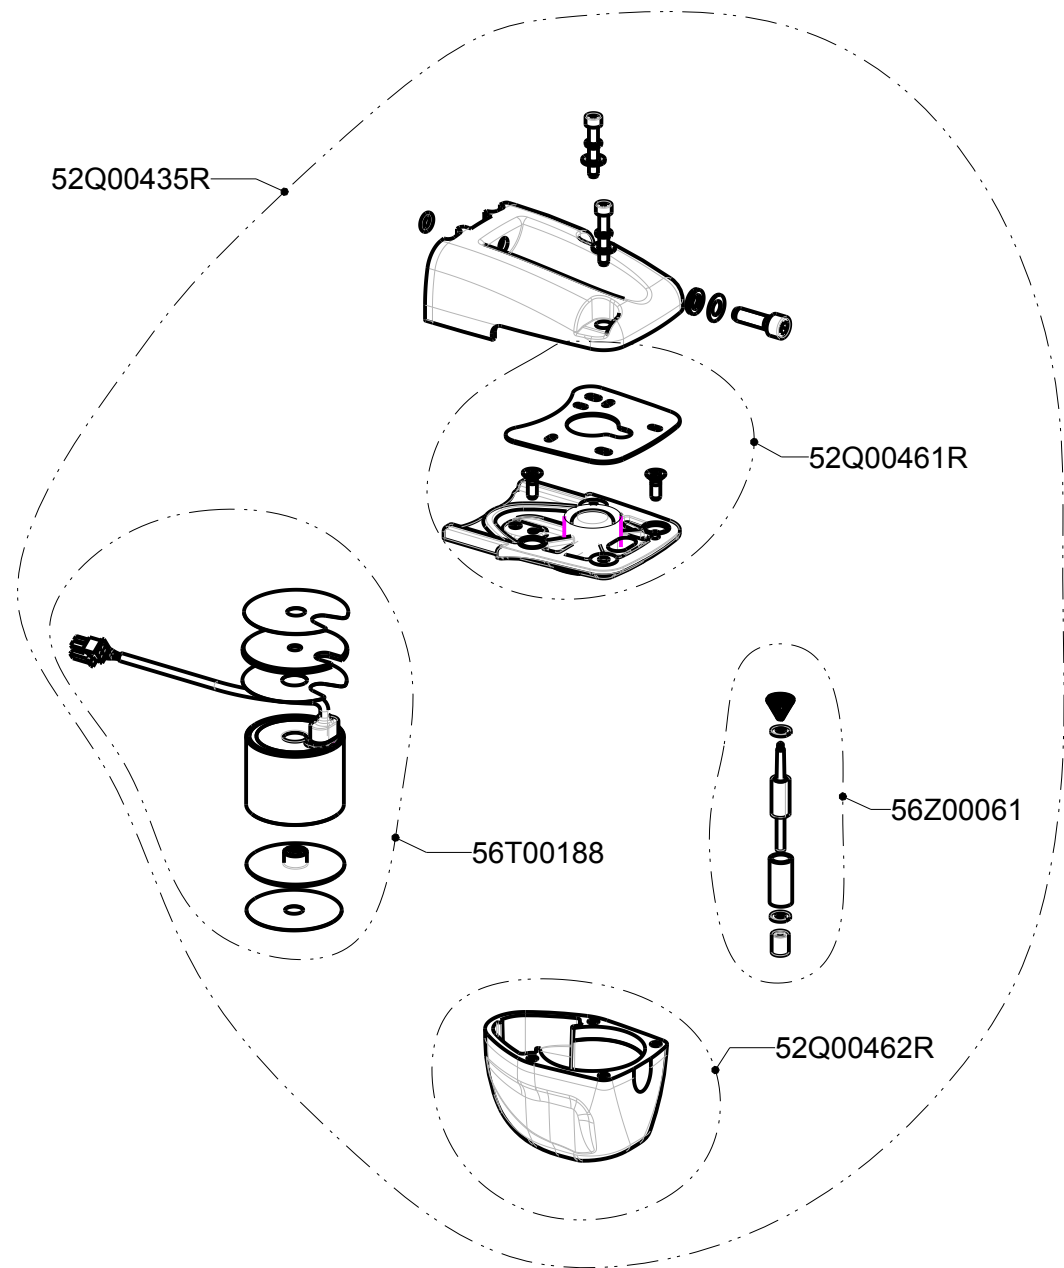

Super Elf X3
Chrome plated sector

P/N 56F00751

Document number :23E00887
Drawing number : 023455d03

Corretto ordine di assemblaggio gruppo 56T00191
 Correct fitting order 56T00191 group

Super Elf X3
Chrome plated sector
 P/N 56F00751

Document number :23E00887
 Drawing number : 023455d03