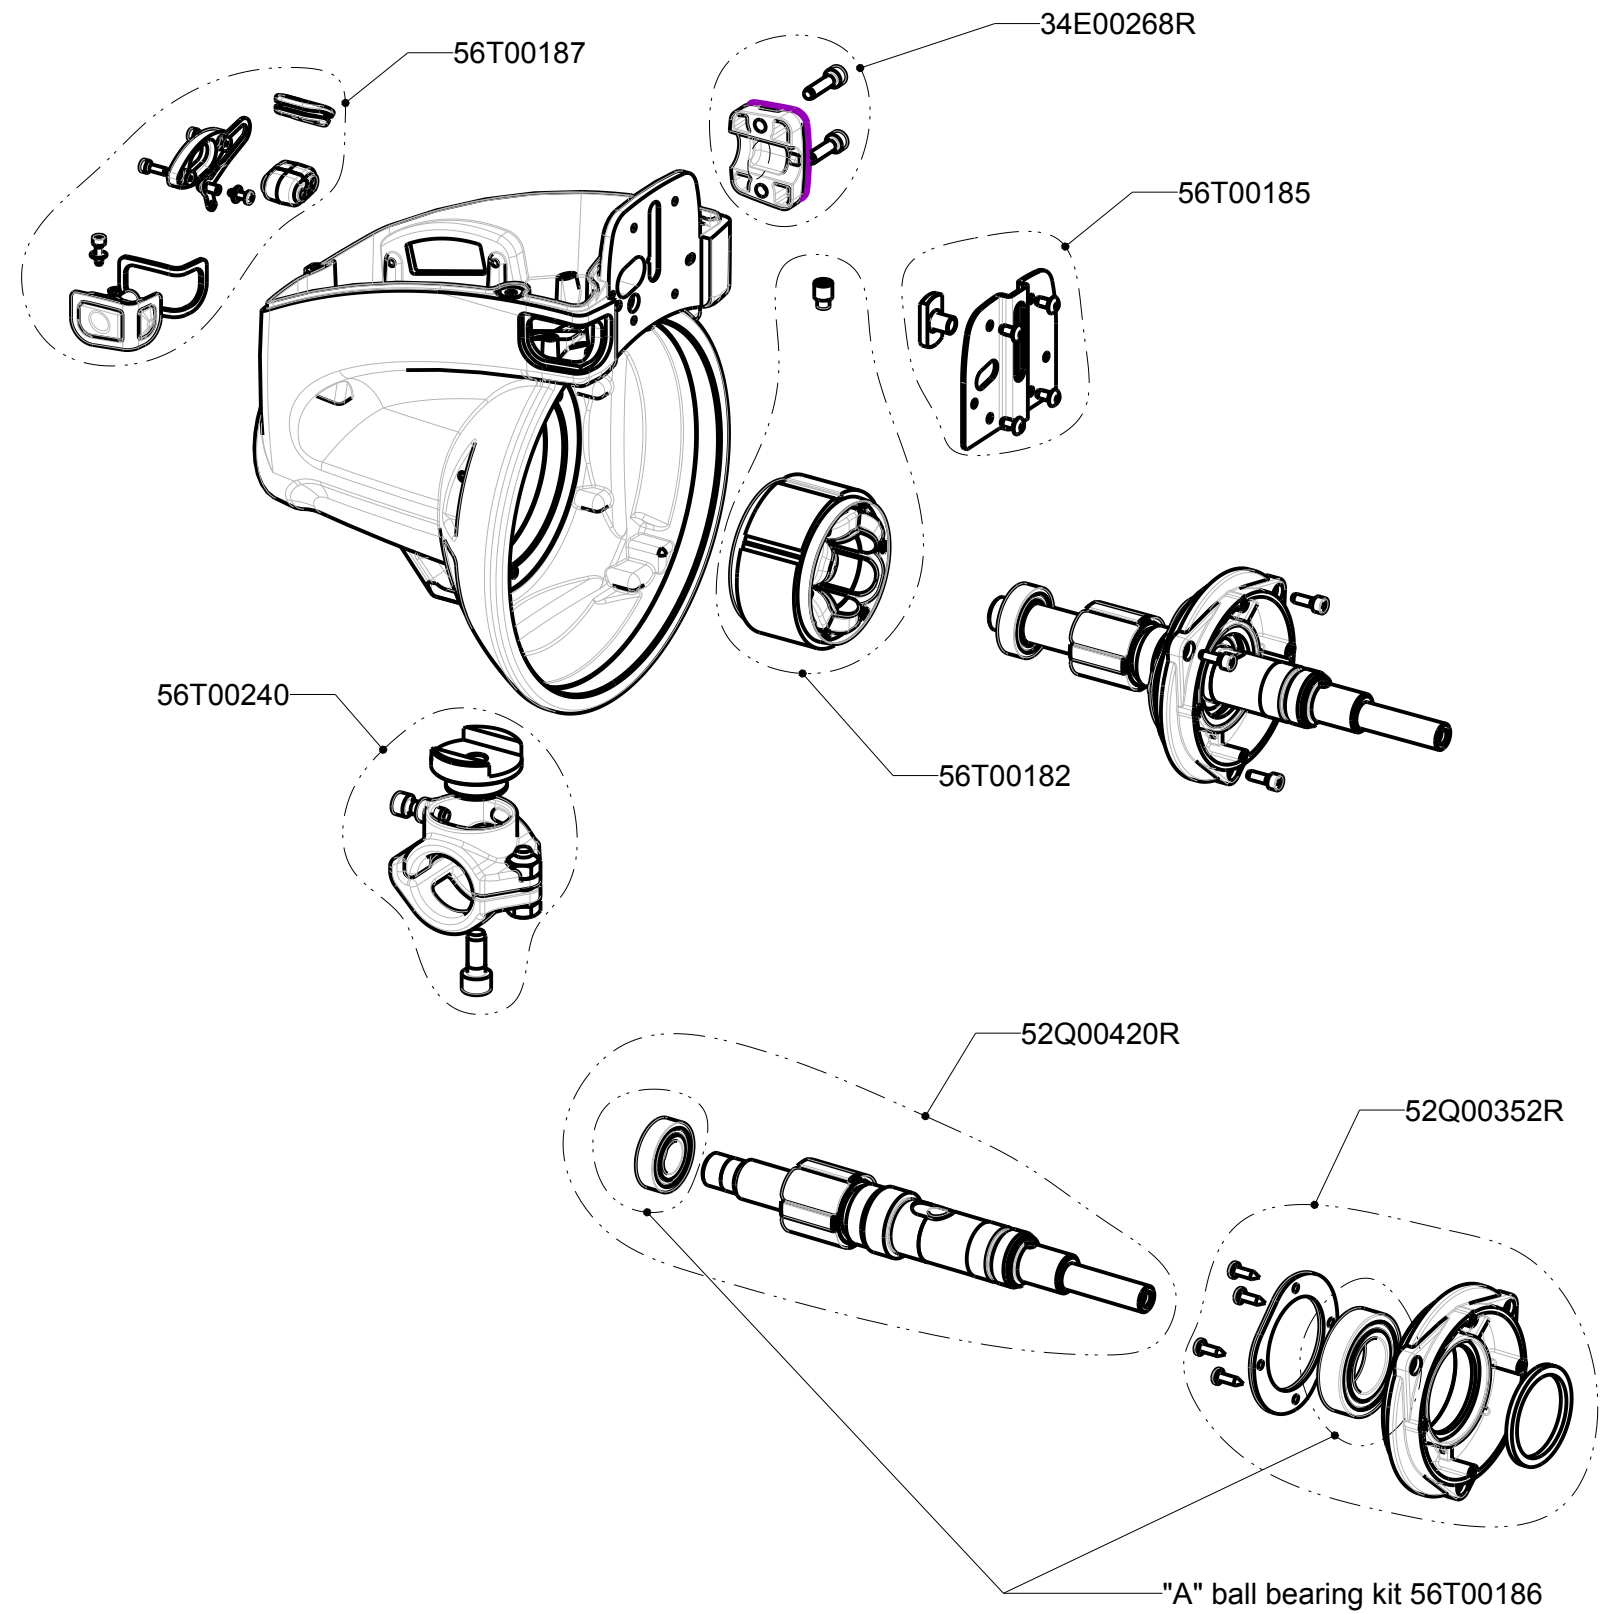

Super Elf X3
Chrome plated sector

P/N 56F00751

Document number :23E00887
Drawing number : 023455d03

Corretto ordine di assemblaggio gruppo 56T00191
 Correct fitting order 56T00191 group

Super Elf X3
Chrome plated sector
 P/N 56F00751

Document number :23E00887
 Drawing number : 023455d03