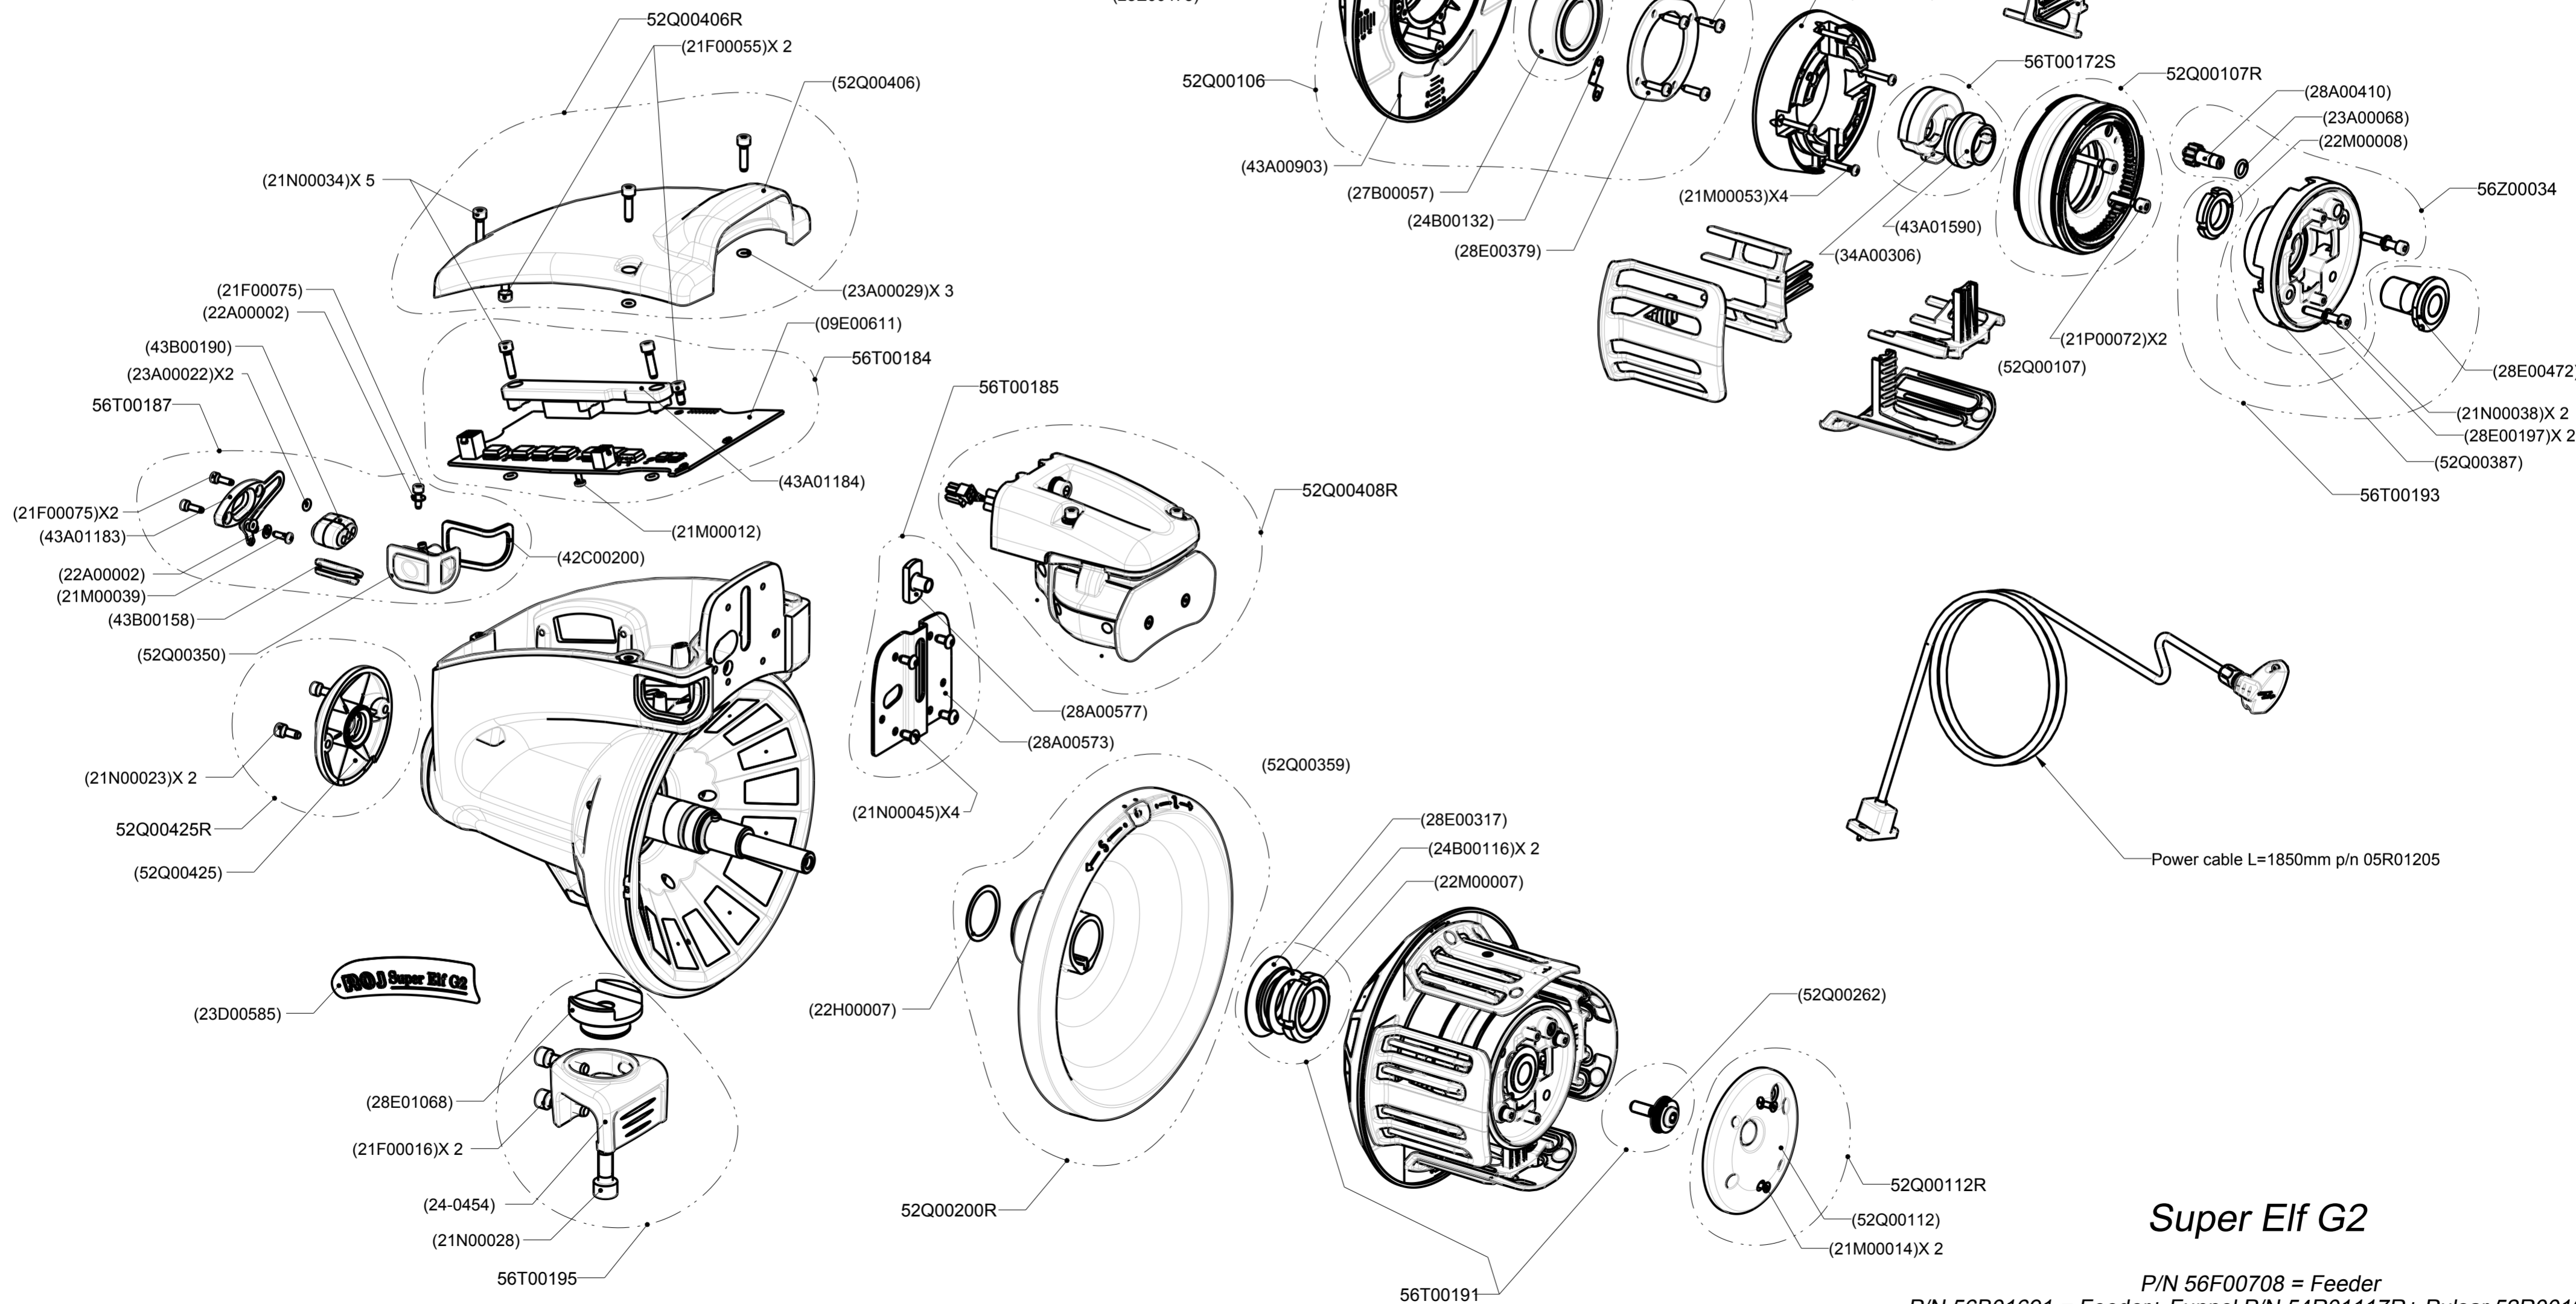

Corretto assemblaggio del gruppo 52Q00106
Correct fitting 52Q00106 group

"A" Ball bearing group

Super Elf G2

P/N 56F00708 = Feeder
P/N 56B01691 = Feeder+ Funnel P/N 54R01117R+ Pulsar 52R00109R

Document number : 23E00730
Draw number : 023175d07

Part number in brackets not supplied as individual spare parts, but only usable for identification.

Corretto assemblaggio del gruppo 56T00191
 Correct fitting 56T00191 group

"A" Kit ball bearing

Kit ball bearing "A" Code 56T00186

Super Elf G2

P/N 56F00708 = Feeder
 P/N 56B01691 = Feeder+ Funnel P/N 54R01117R+ Pulsar 52R00109R

Document number : 23E00730
 Draw number : 023175d07