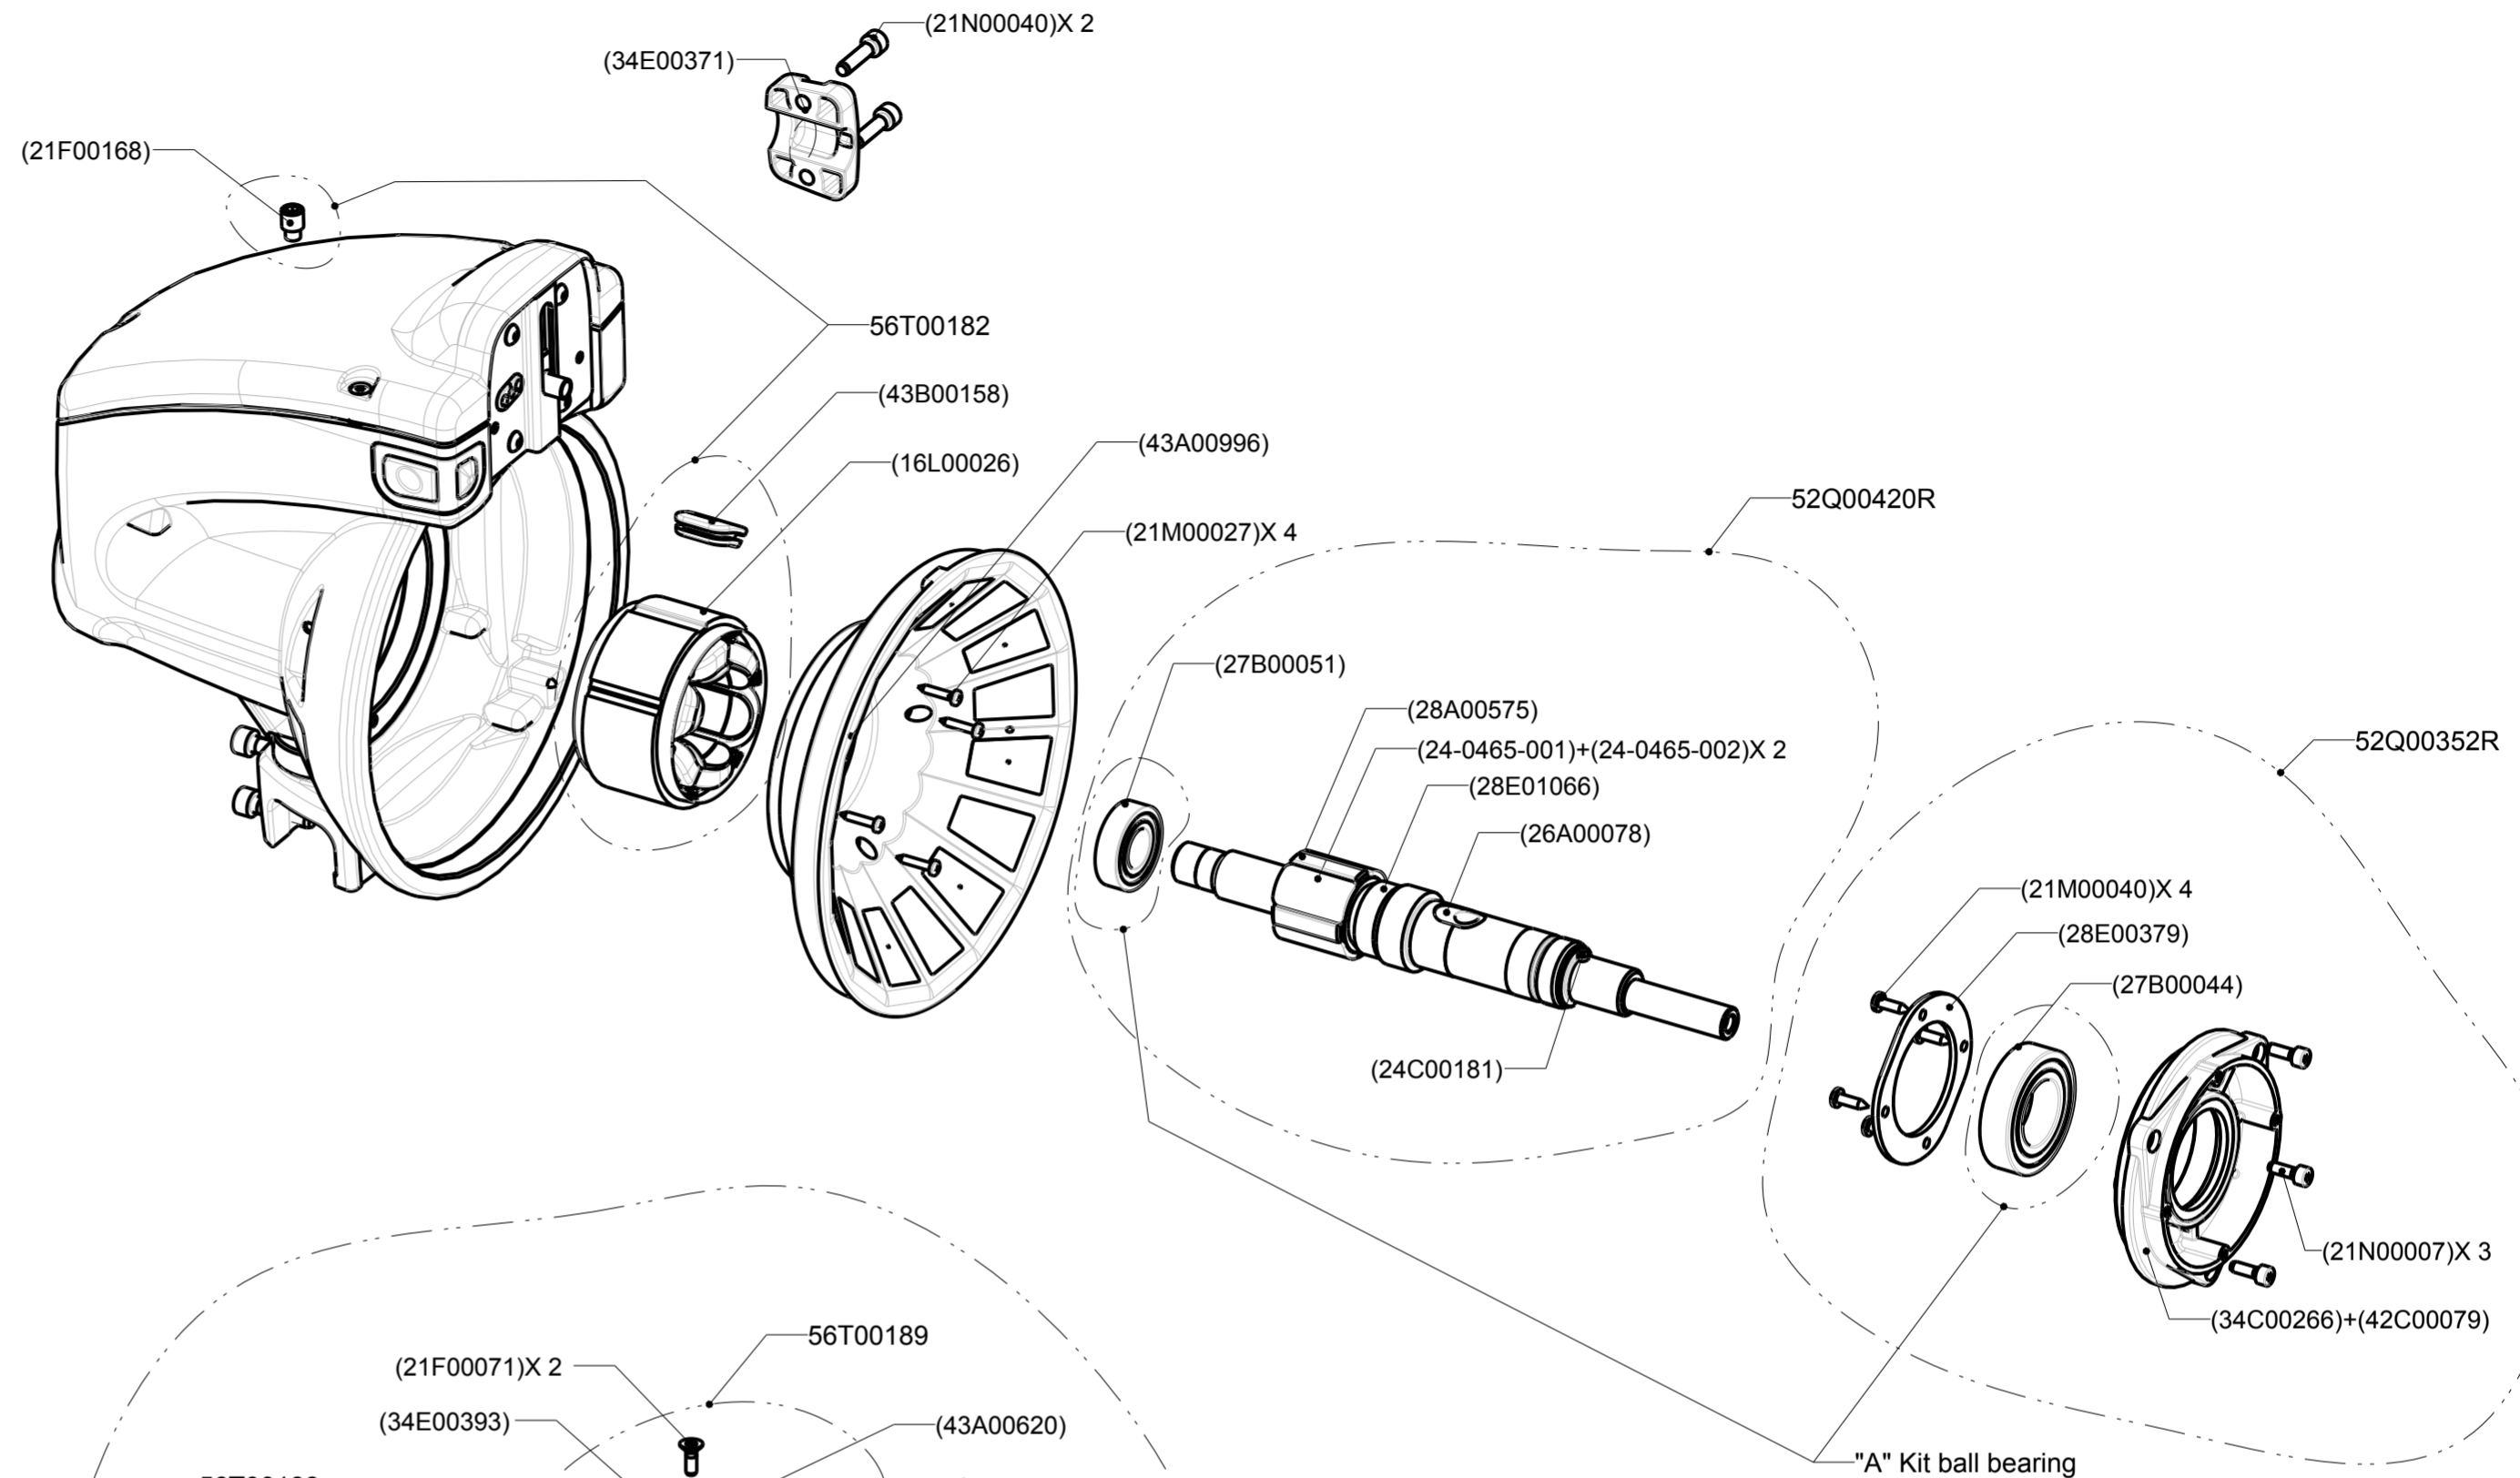

Corretto assemblaggio del gruppo 52Q00106
Correct fitting 52Q00106 group

"A" Ball bearing group

Super Elf G2

P/N 56F00708 = Feeder
P/N 56B01691 = Feeder+ Funnel P/N 54R01117R+ Pulsar 52R00109R

Document number : 23E00730
Draw number : 023175d07

Part number in brackets not supplied as individual spare parts, but only usable for identification.

Corretto assemblaggio del gruppo 56T00191
 Correct fitting 56T00191 group

"A" Kit ball bearing

Kit ball bearing "A" Code 56T00186

Super Elf G2

P/N 56F00708 = Feeder
 P/N 56B01691 = Feeder+ Funnel P/N 54R01117R+ Pulsar 52R00109R

Document number : 23E00730
 Draw number : 023175d07