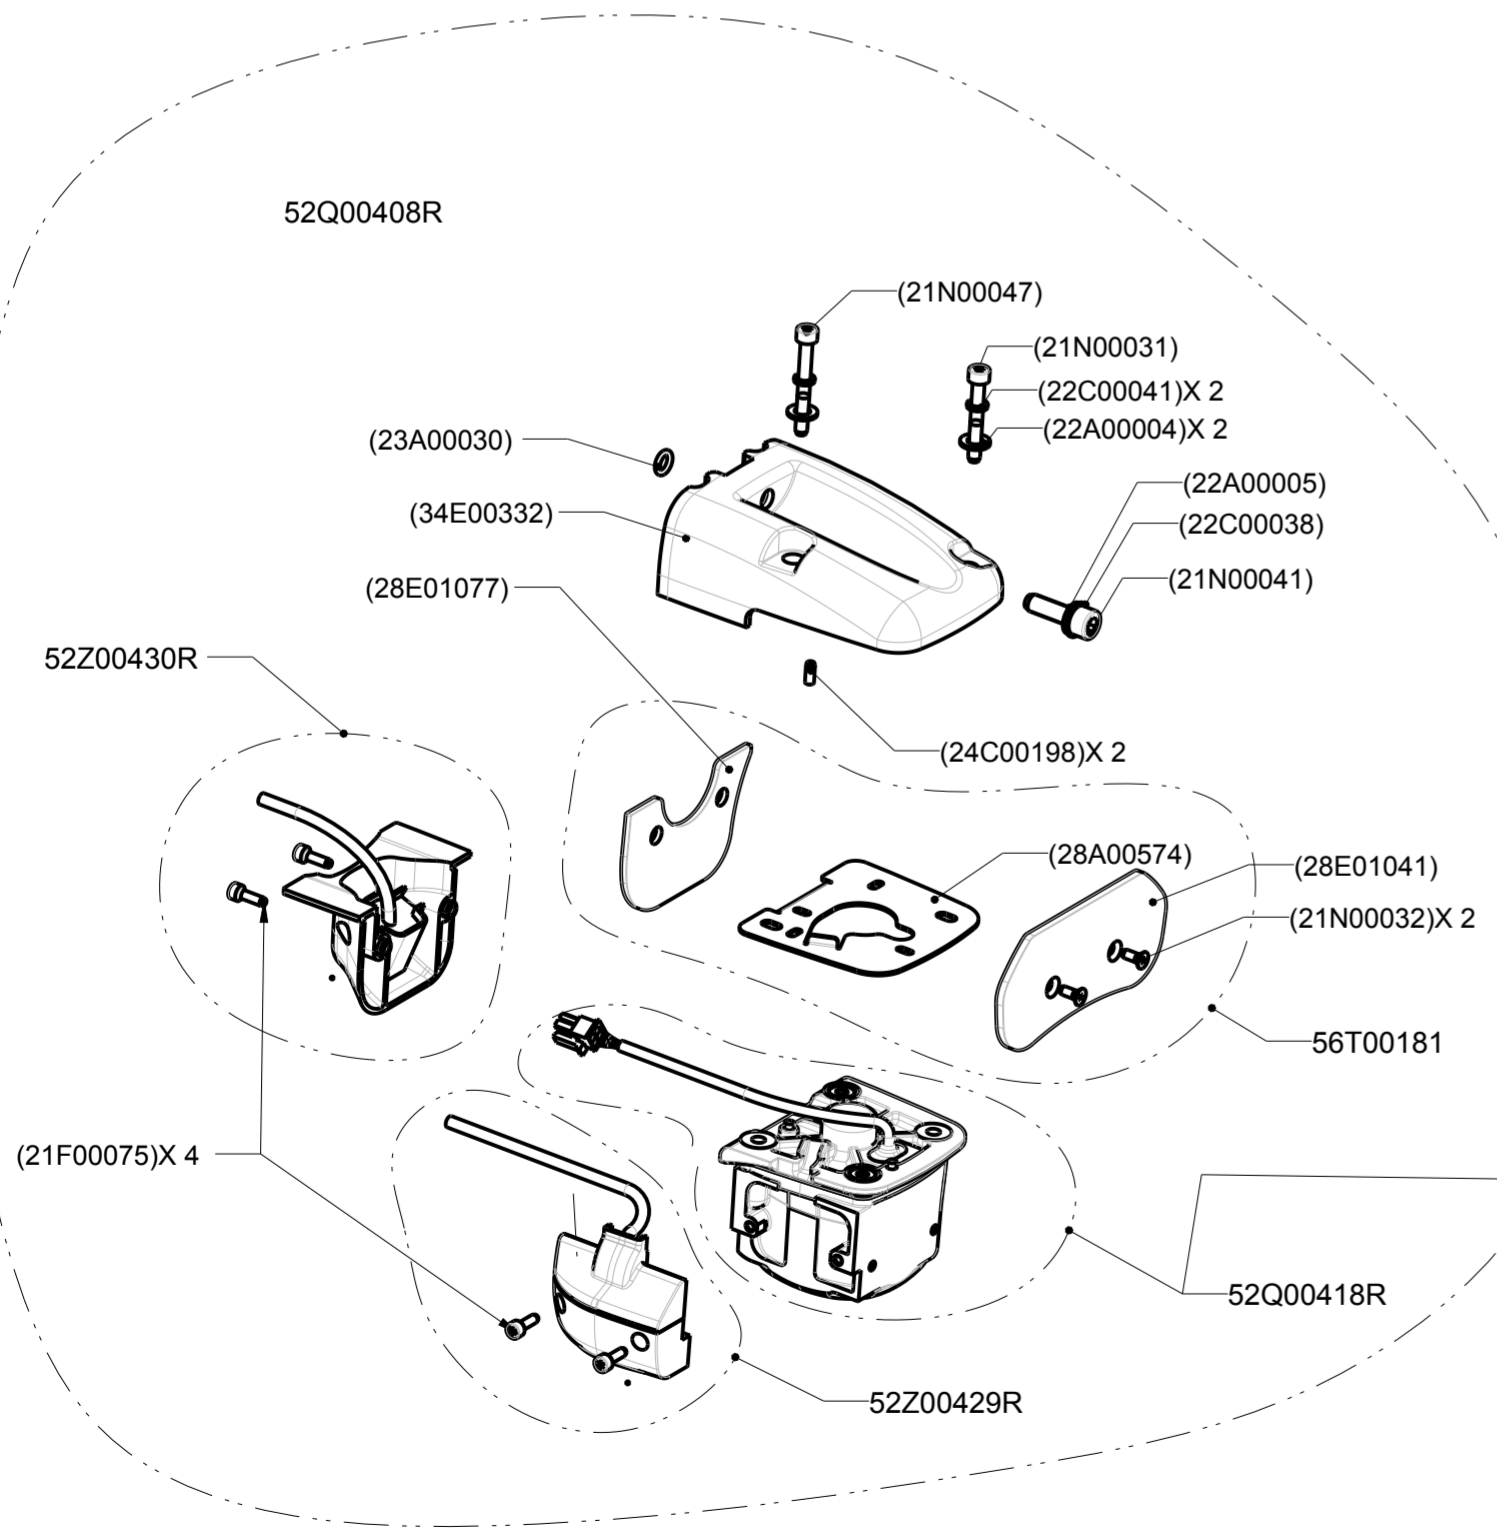

Corretto assemblaggio del gruppo 52Q00106
Correct fitting 52Q00106 group

"A" Ball bearing group

Super Elf G2

P/N 56F00708 = Feeder
P/N 56B01691 = Feeder+ Funnel P/N 54R01117R+ Pulsar 52R00109R

Document number : 23E00730
Draw number : 023175d07

Part number in brackets not supplied as individual spare parts, but only usable for identification.

Corretto assemblaggio del gruppo 56T00191
 Correct fitting 56T00191 group

"A" Kit ball bearing

Kit ball bearing "A" Code 56T00186

Super Elf G2

P/N 56F00708 = Feeder
 P/N 56B01691 = Feeder+ Funnel P/N 54R01117R+ Pulsar 52R00109R

Document number : 23E00730
 Draw number : 023175d07