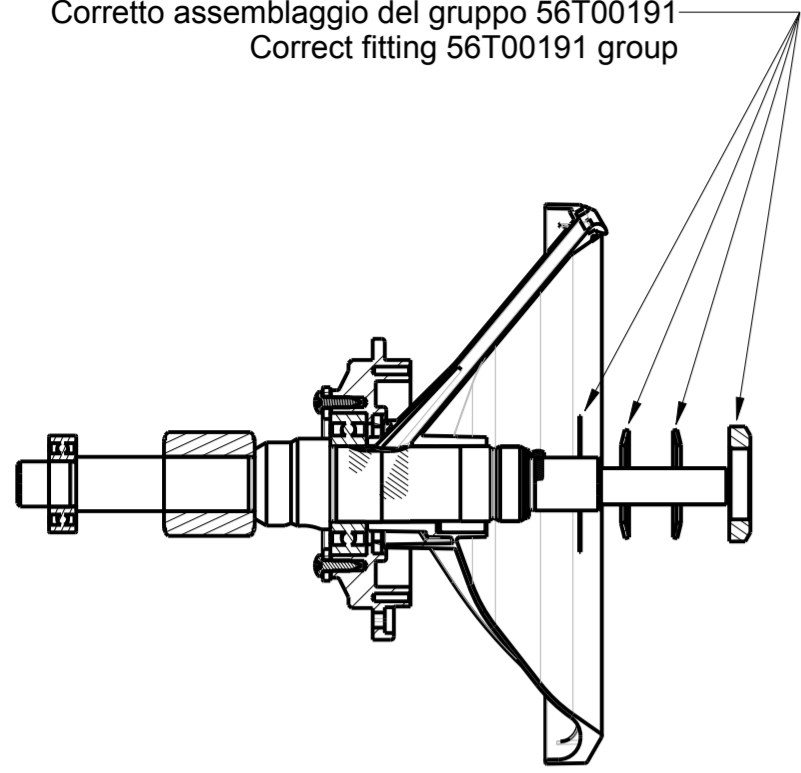

Corretto assemblaggio del gruppo 52Q00106
Correct fitting 52Q00106 group

"A" Ball bearing group

Super Elf G2

P/N 56F00708 = Feeder
P/N 56B01691 = Feeder+ Funnel P/N 54R01117R+ Pulsar 52R00109R

Document number : 23E00730
Draw number : 023175d07

Part number in brackets not supplied as individual spare parts, but only usable for identification.

Corretto assemblaggio del gruppo 56T00191
 Correct fitting 56T00191 group

"A" Kit ball bearing

Kit ball bearing "A" Code 56T00186

Super Elf G2

P/N 56F00708 = Feeder
 P/N 56B01691 = Feeder+ Funnel P/N 54R01117R+ Pulsar 52R00109R

Document number : 23E00730
 Draw number : 023175d07