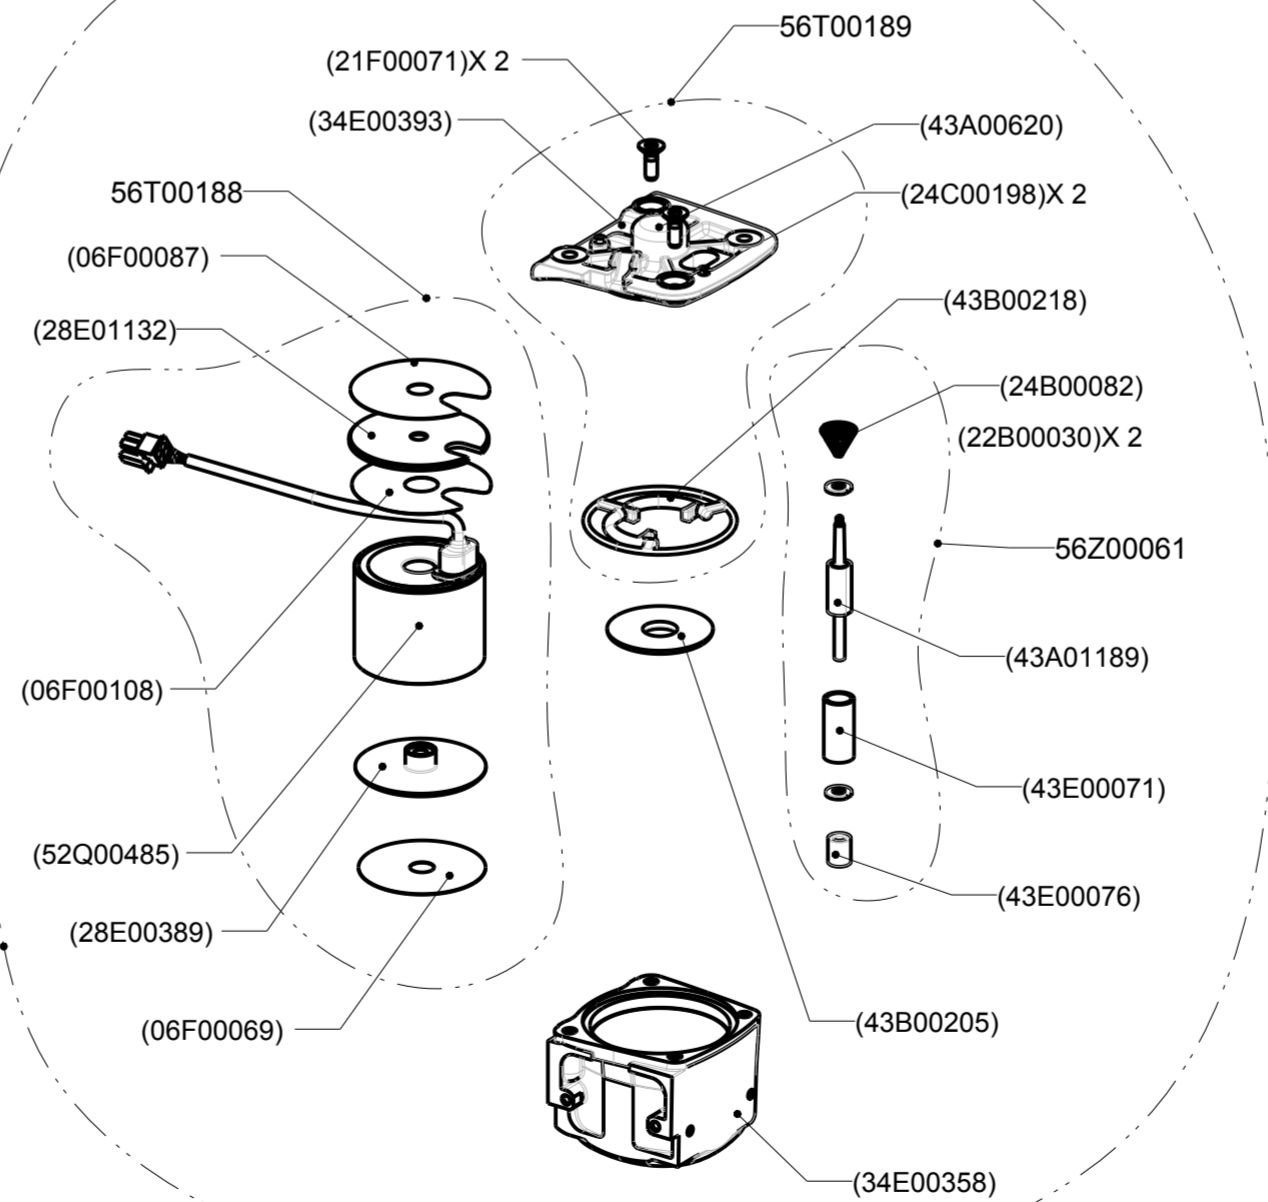

Corretto assemblaggio del gruppo 52Q00106
Correct fitting 52Q00106 group

"A" Ball bearing group

Super Elf G2

P/N 56F00708 = Feeder
P/N 56B01691 = Feeder+ Funnel P/N 54R01117R+ Pulsar 52R00109R

Document number : 23E00730
Draw number : 023175d07

Part number in brackets not supplied as individual spare parts, but only usable for identification.

Corretto assemblaggio del gruppo 56T00191
 Correct fitting 56T00191 group

"A" Kit ball bearing

Kit ball bearing "A" Code 56T00186

Super Elf G2

P/N 56F00708 = Feeder
 P/N 56B01691 = Feeder+ Funnel P/N 54R01117R+ Pulsar 52R00109R

Document number : 23E00730
 Draw number : 023175d07