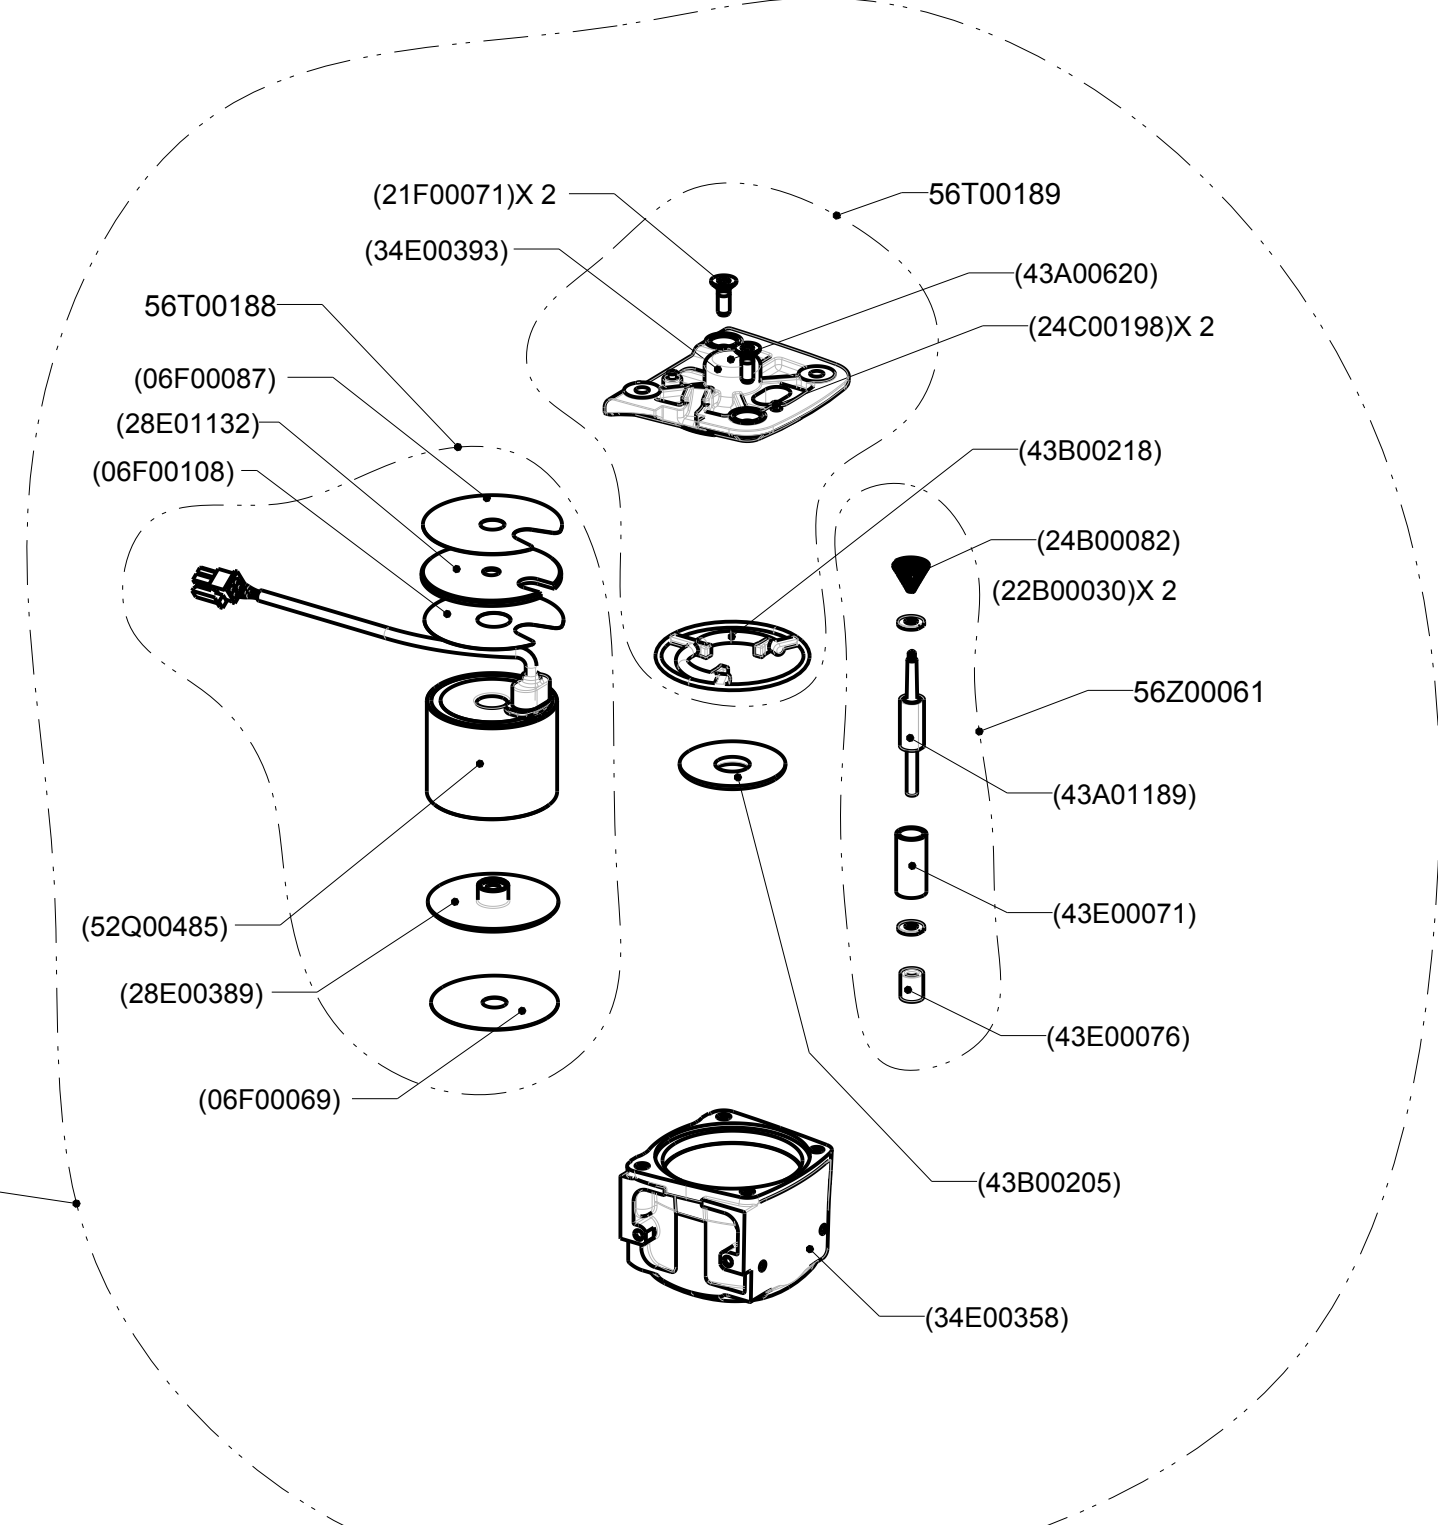

Corretto assemblaggio del gruppo 52Q00106
 Correct fitting 52Q00106 group

"A" Ball bearing group

(09E00544)	P/N Board
56T00183	Kit board
56F00705	P/N

Super Elf G2

P/N 56F00705

Document number : 23E00838

Draw number : 023180d07

Part number in brackets not supplied as individual spare parts, but only usable for identification.

Corretto assemblaggio del gruppo 56T00191
 Correct fitting 56T00191 group

Super Elf G2

P/N 56F00705

Document number : 23E00838

Draw number : 023180d07