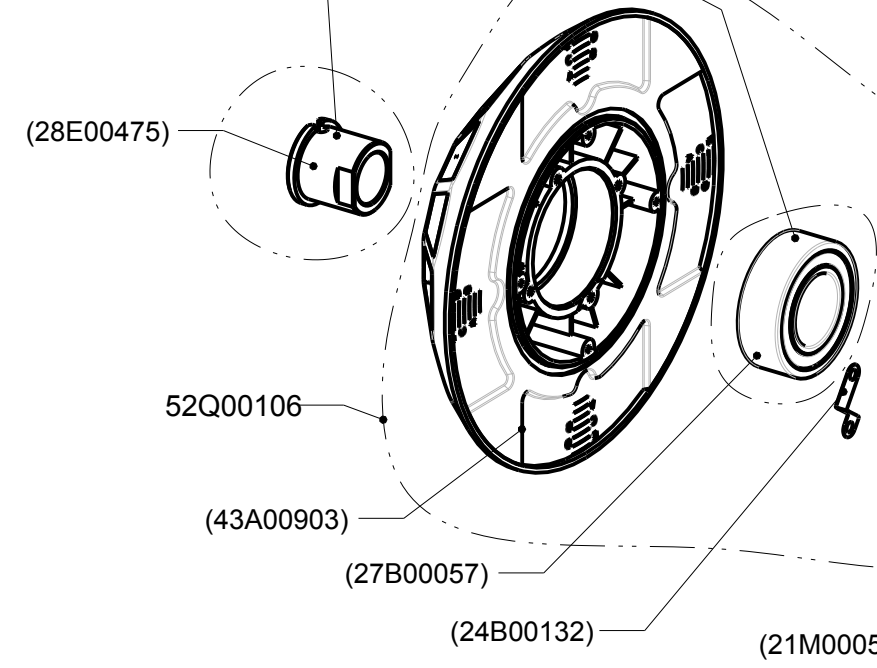

Corretto assemblaggio del gruppo 52Q00106
 Correct fitting 52Q00106 group

"A" Ball bearing group

(09E00544)	P/N Board
56T00183	Kit board
56F00705	P/N

Super Elf G2

P/N 56F00705

Document number : 23E00838

Draw number : 023180d07

Part number in brackets not supplied as individual spare parts, but only usable for identification.

Corretto assemblaggio del gruppo 56T00191
 Correct fitting 56T00191 group

Super Elf G2

P/N 56F00705

Document number : 23E00838

Draw number : 023180d07