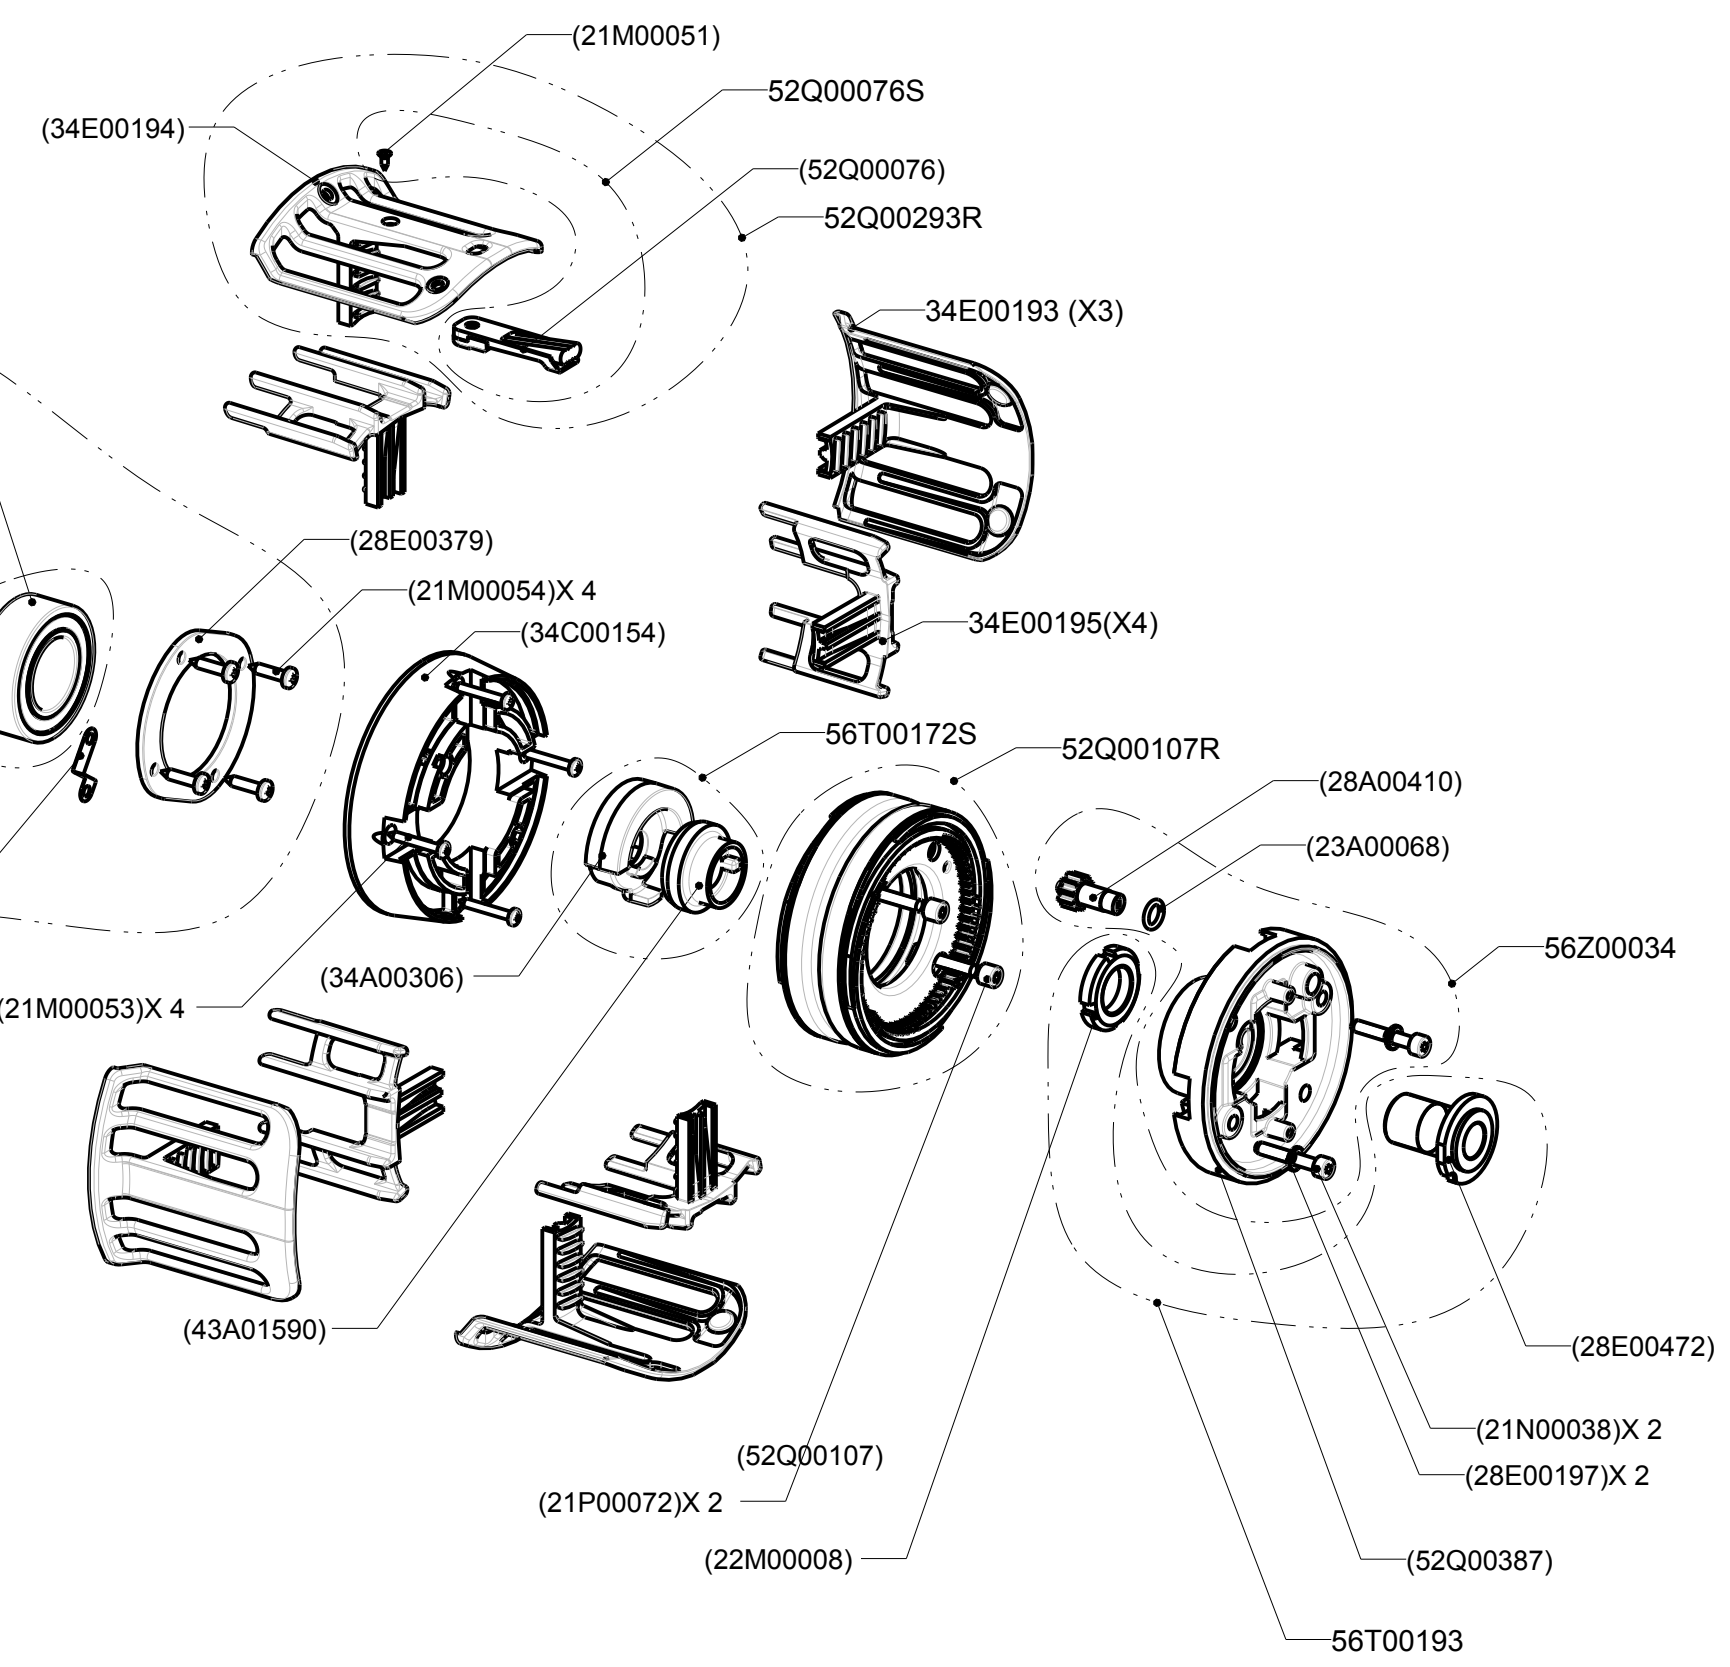

Corretto assemblaggio del gruppo 52Q00106
 Correct fitting 52Q00106 group

"A" Ball bearing group

(09E00544)	P/N Board
56T00183	Kit board
56F00705	P/N

Super Elf G2

P/N 56F00705

Document number : 23E00838

Draw number : 023180d07

Part number in brackets not supplied as individual spare parts, but only usable for identification.

Corretto assemblaggio del gruppo 56T00191
 Correct fitting 56T00191 group

Super Elf G2

P/N 56F00705

Document number : 23E00838

Draw number : 023180d07