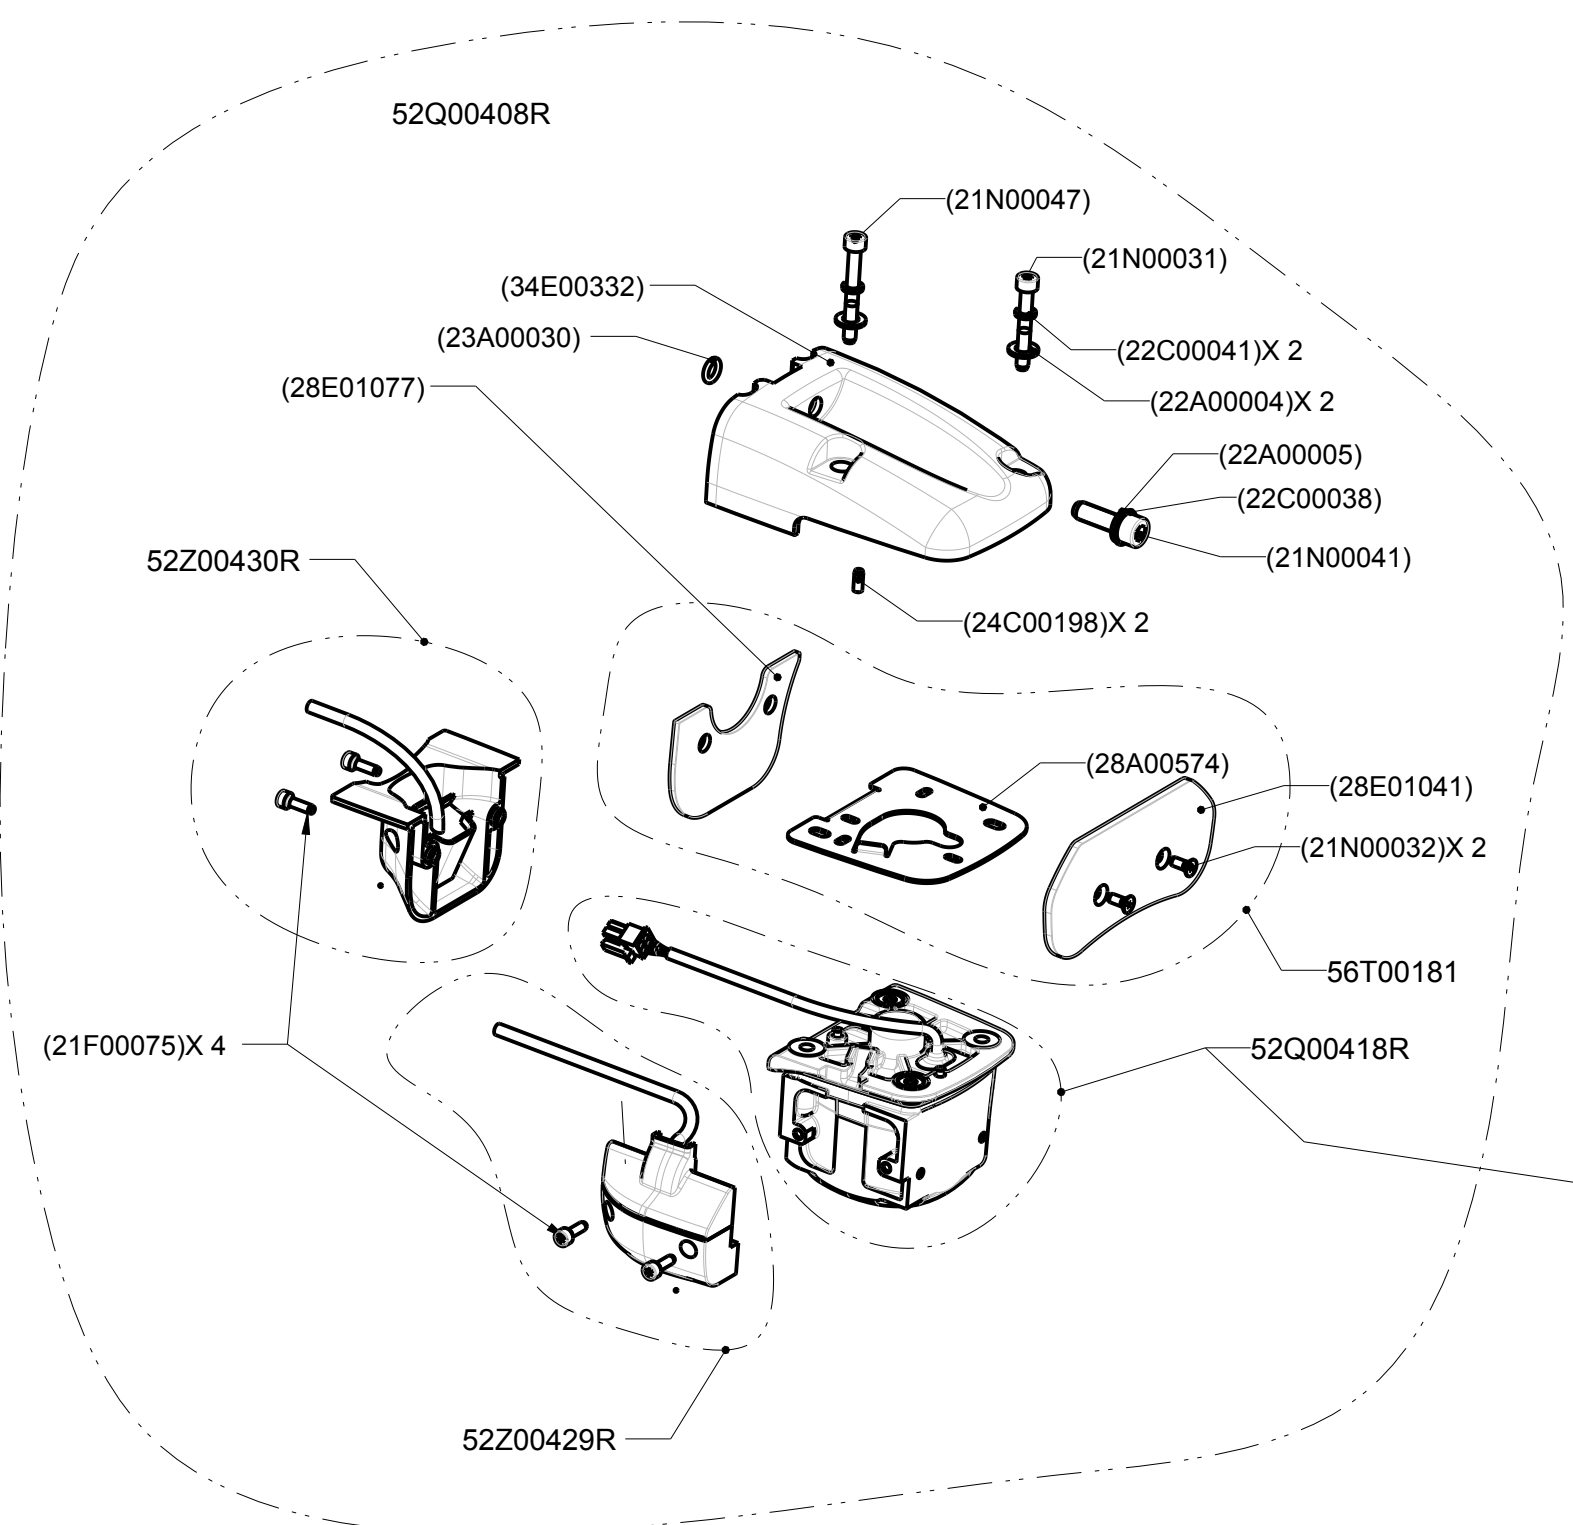

Corretto assemblaggio del gruppo 52Q00106
 Correct fitting 52Q00106 group

"A" Ball bearing group

(09E00544)	P/N Board
56T00183	Kit board
56F00705	P/N

Super Elf G2

P/N 56F00705

Document number : 23E00838

Draw number : 023180d07

Part number in brackets not supplied as individual spare parts, but only usable for identification.

Corretto assemblaggio del gruppo 56T00191
 Correct fitting 56T00191 group

Super Elf G2

P/N 56F00705

Document number : 23E00838

Draw number : 023180d07