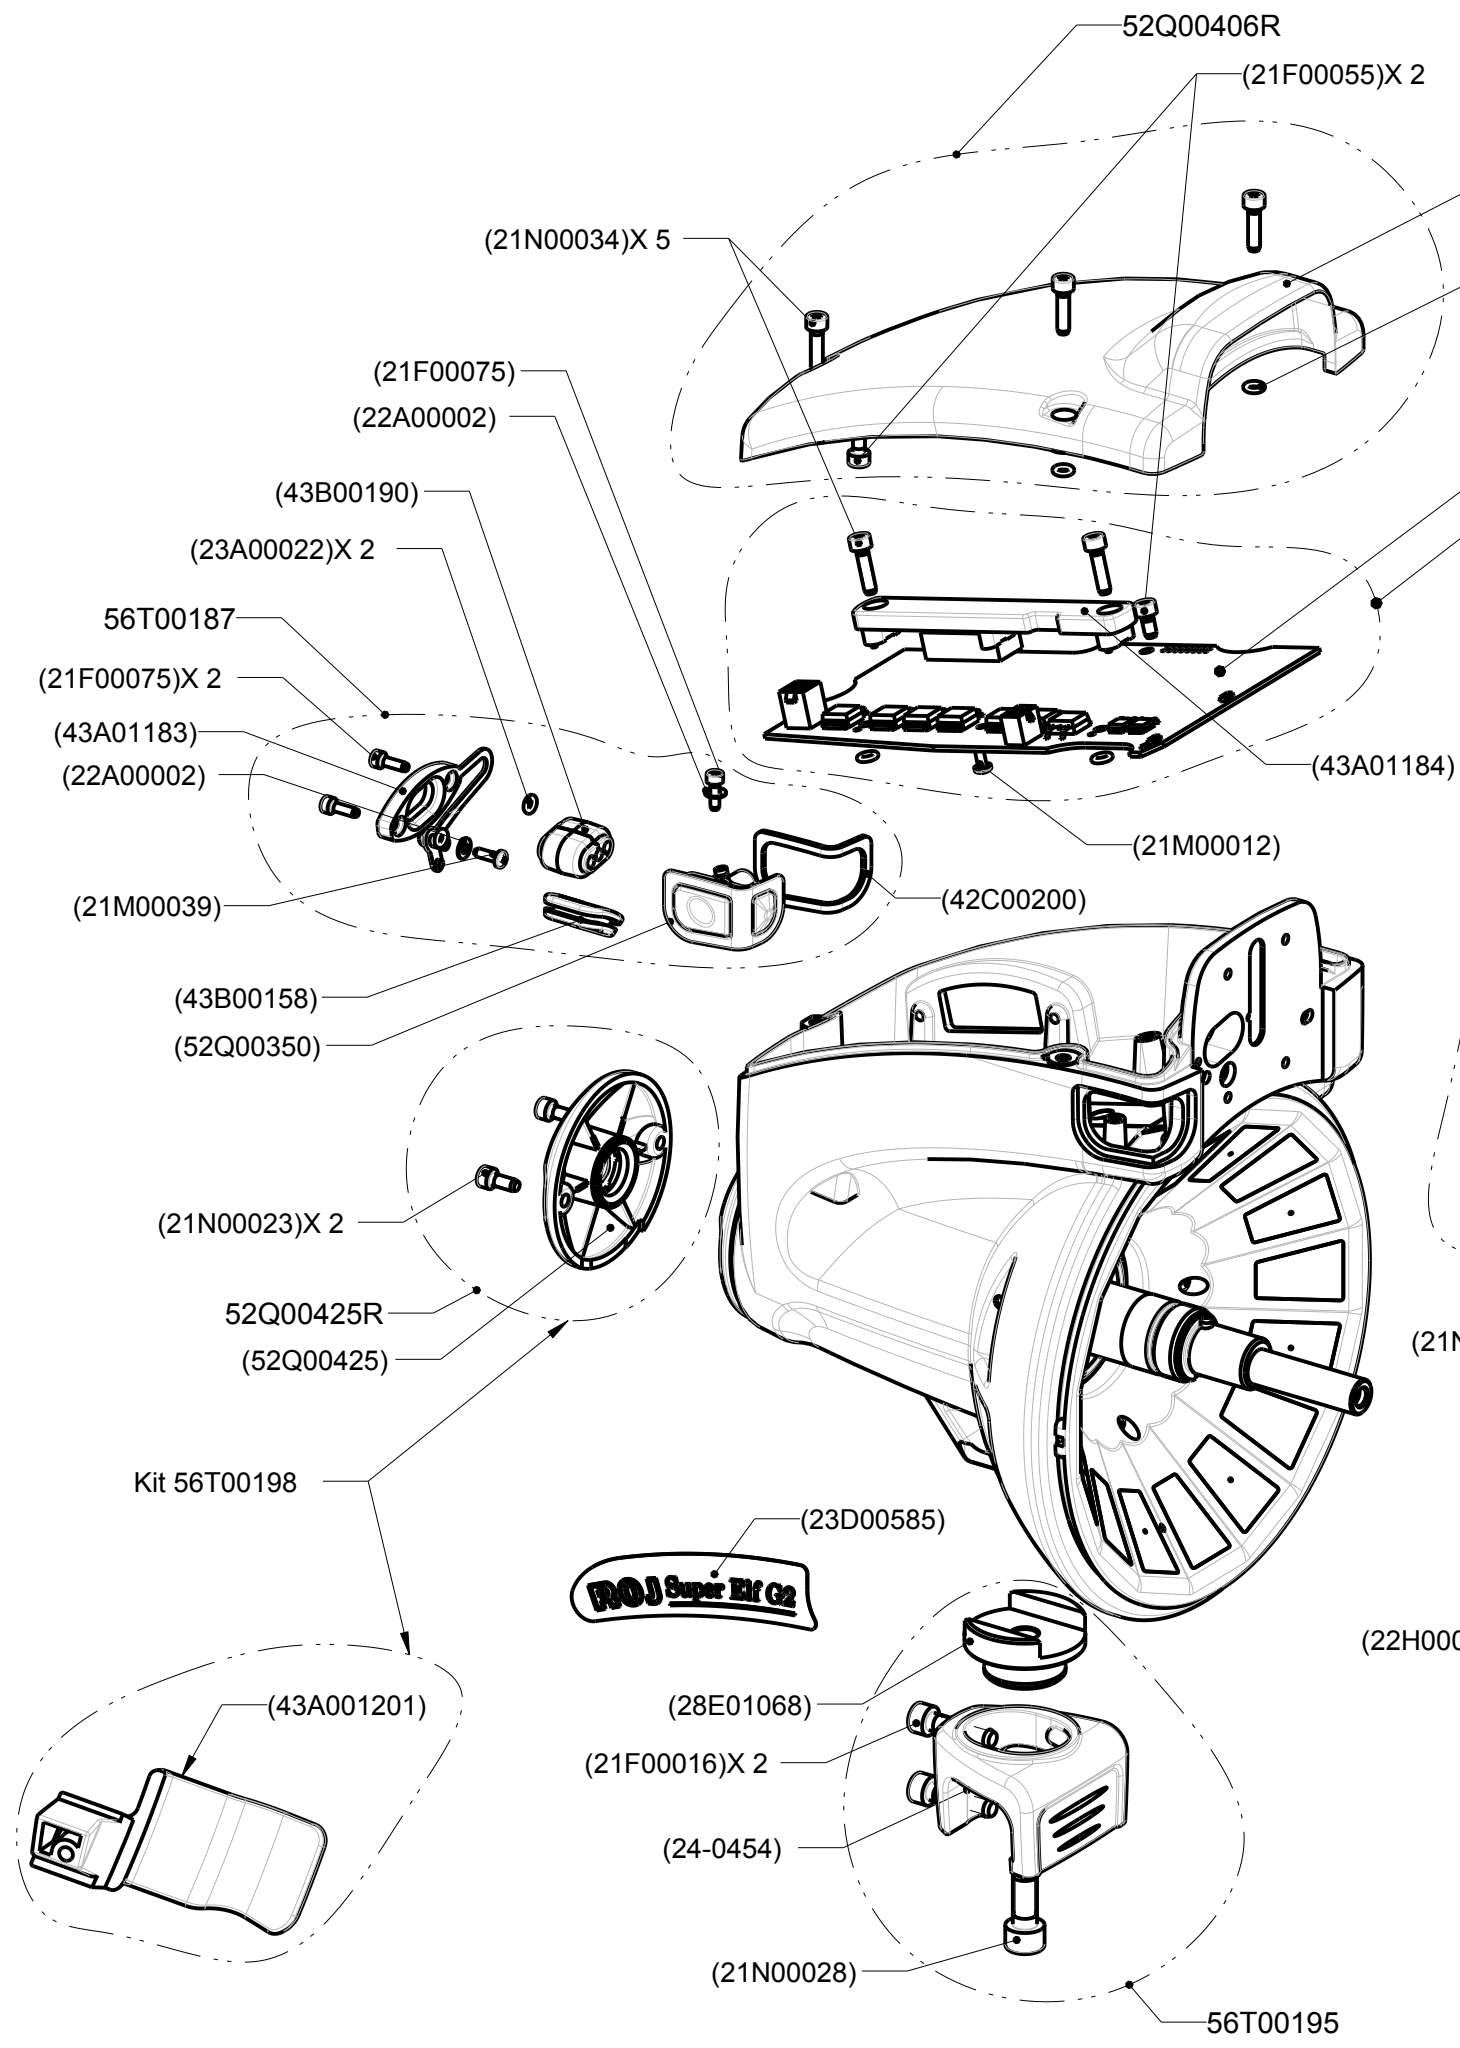

Corretto assemblaggio del gruppo 52Q00106
 Correct fitting 52Q00106 group

"A" Ball bearing group

(09E00544)	P/N Board
56T00183	Kit board
56F00705	P/N

Super Elf G2

P/N 56F00705

Document number : 23E00838

Draw number : 023180d07

Part number in brackets not supplied as individual spare parts, but only usable for identification.

Corretto assemblaggio del gruppo 56T00191
 Correct fitting 56T00191 group

Super Elf G2

P/N 56F00705

Document number : 23E00838

Draw number : 023180d07