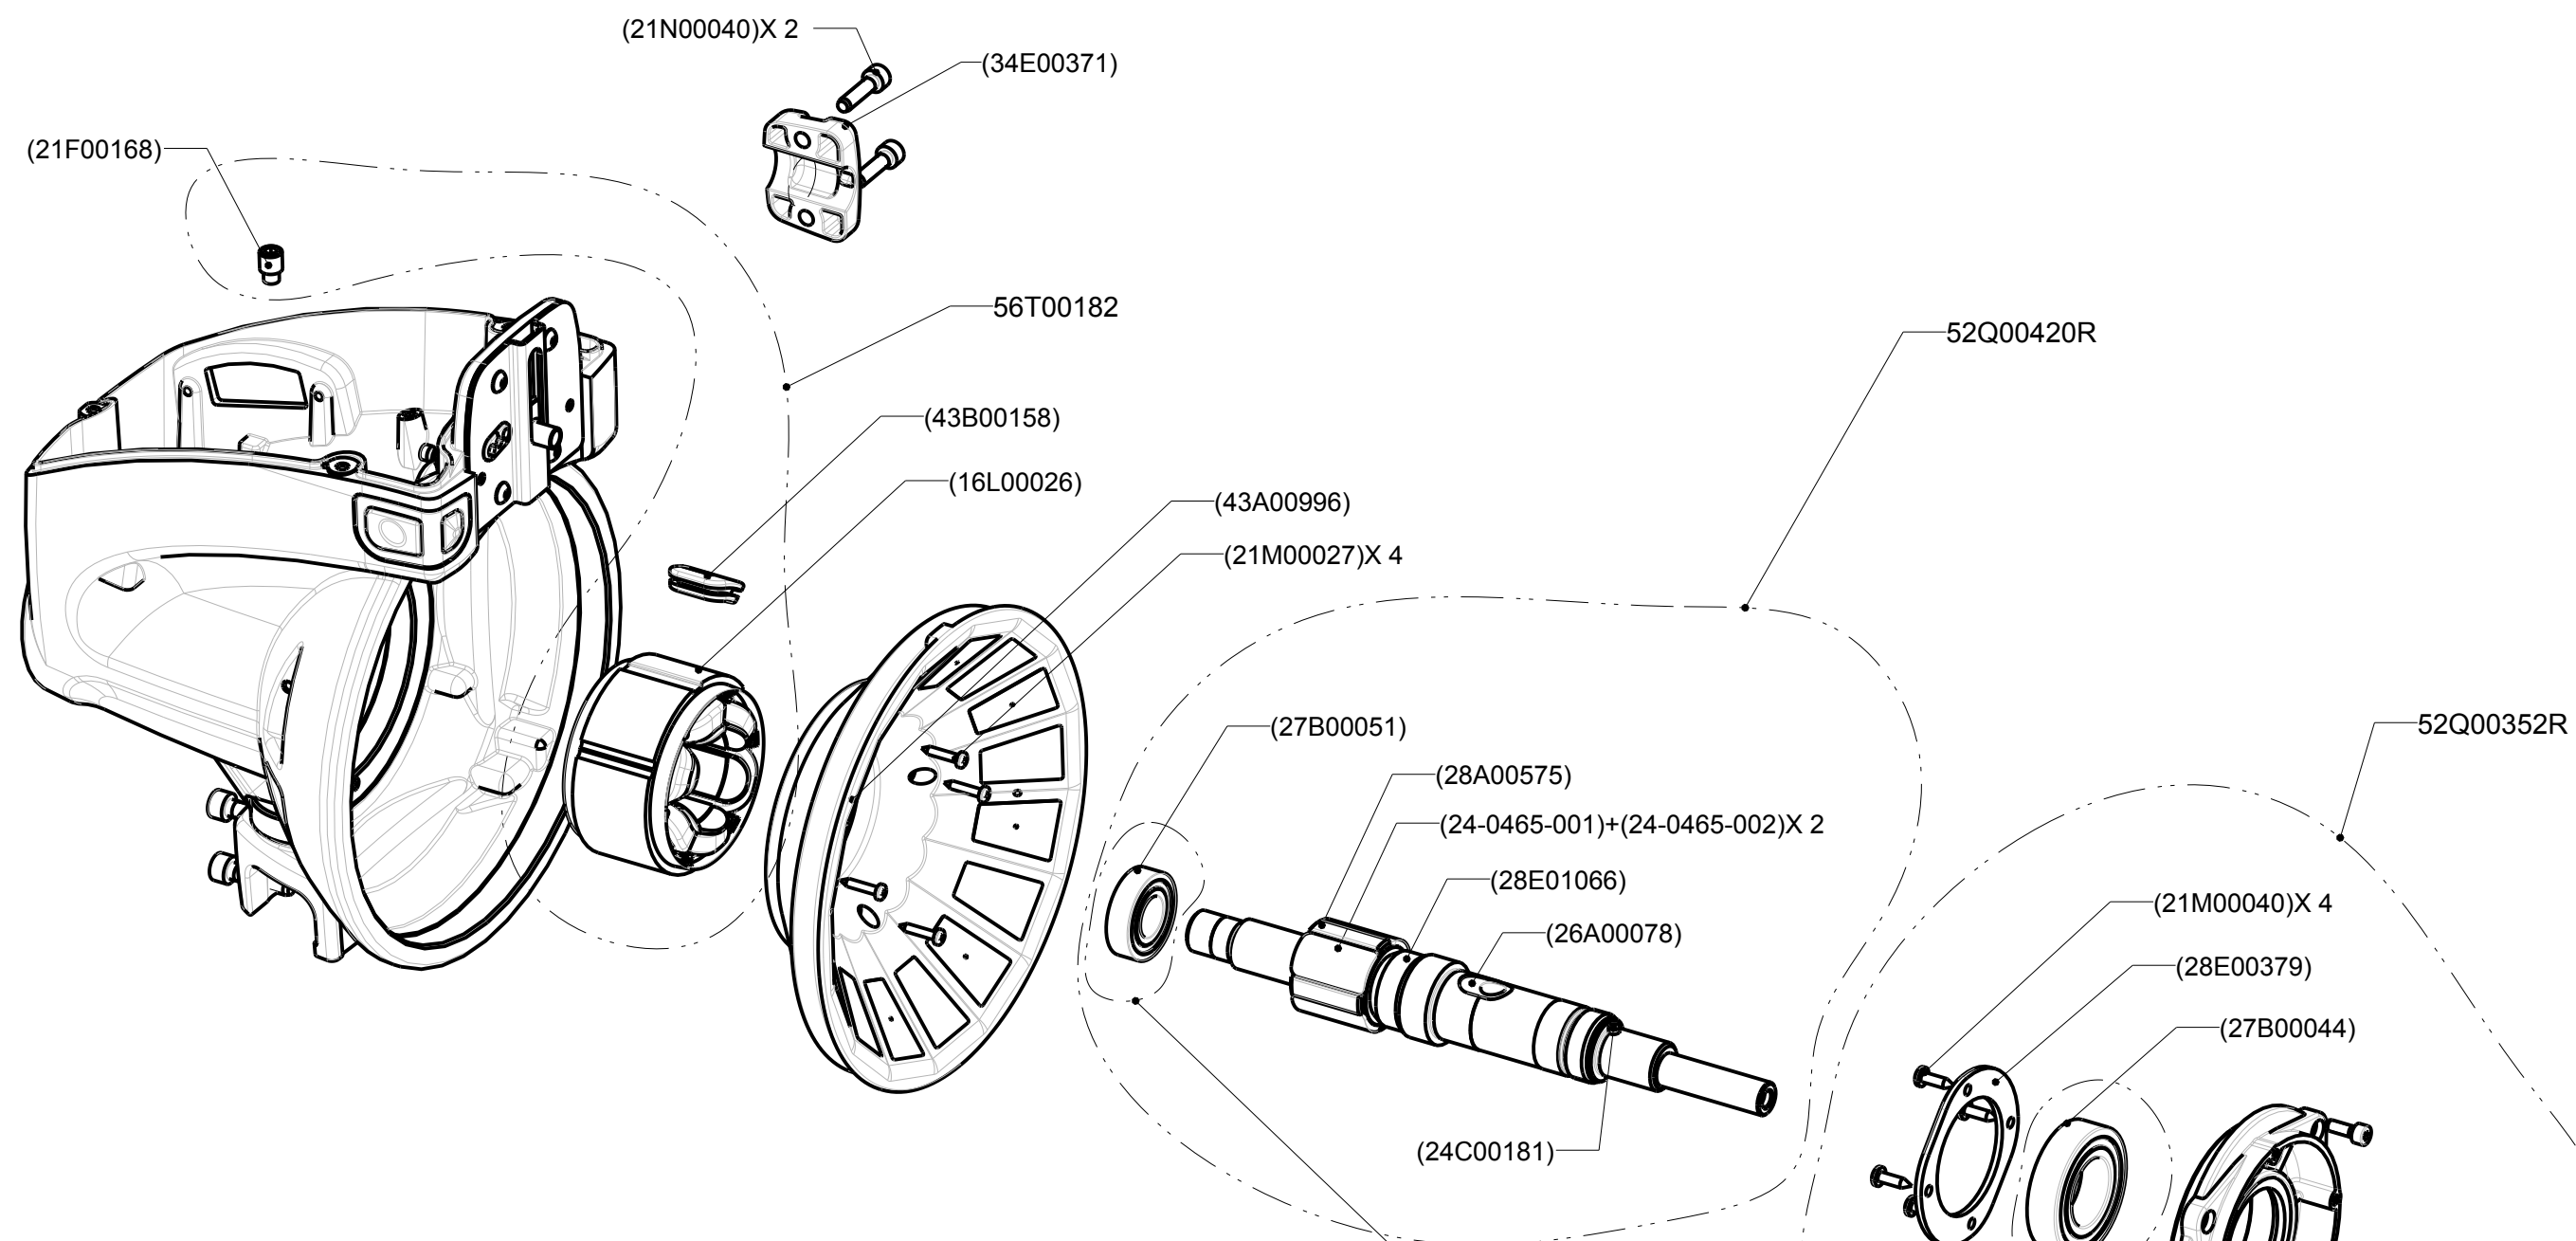

Corretto assemblaggio del gruppo 52Q00106
 Correct fitting 52Q00106 group

"A" Ball bearing group

(09E00544)	P/N Board
56T00183	Kit board
56F00705	P/N

Super Elf G2

P/N 56F00705

Document number : 23E00838

Draw number : 023180d07

Part number in brackets not supplied as individual spare parts, but only usable for identification.

Corretto assemblaggio del gruppo 56T00191
 Correct fitting 56T00191 group

Super Elf G2

P/N 56F00705

Document number : 23E00838

Draw number : 023180d07