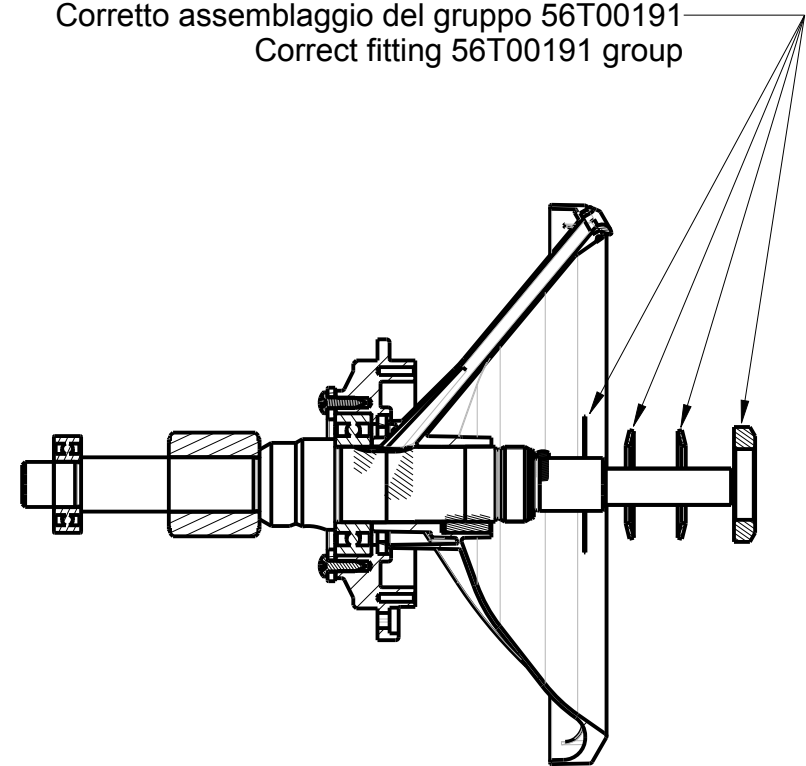

Corretto assemblaggio del gruppo 52Q00106
 Correct fitting 52Q00106 group

"A" Ball bearing group

(09E00544)	P/N Board
56T00183	Kit board
56F00705	P/N

Super Elf G2

P/N 56F00705

Document number : 23E00838

Draw number : 023180d07

Part number in brackets not supplied as individual spare parts, but only usable for identification.

Corretto assemblaggio del gruppo 56T00191
 Correct fitting 56T00191 group

Super Elf G2

P/N 56F00705

Document number : 23E00838

Draw number : 023180d07