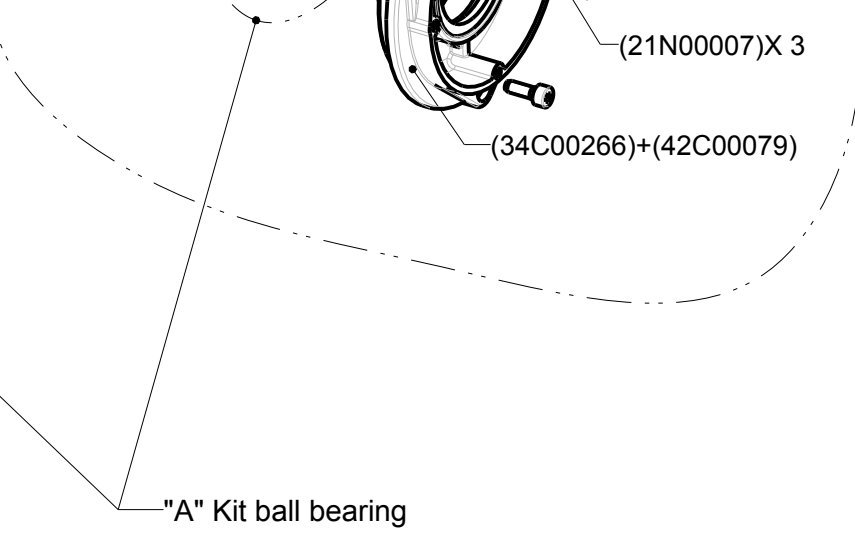

Corretto assemblaggio del gruppo 52Q00106
 Correct fitting 52Q00106 group

"A" Ball bearing group

(09E00544)	P/N Board
56T00183	Kit board
56F00705	P/N

Super Elf G2

P/N 56F00705

Document number : 23E00838

Draw number : 023180d07

Part number in brackets not supplied as individual spare parts, but only usable for identification.

Corretto assemblaggio del gruppo 56T00191
 Correct fitting 56T00191 group

Super Elf G2

P/N 56F00705

Document number : 23E00838

Draw number : 023180d07