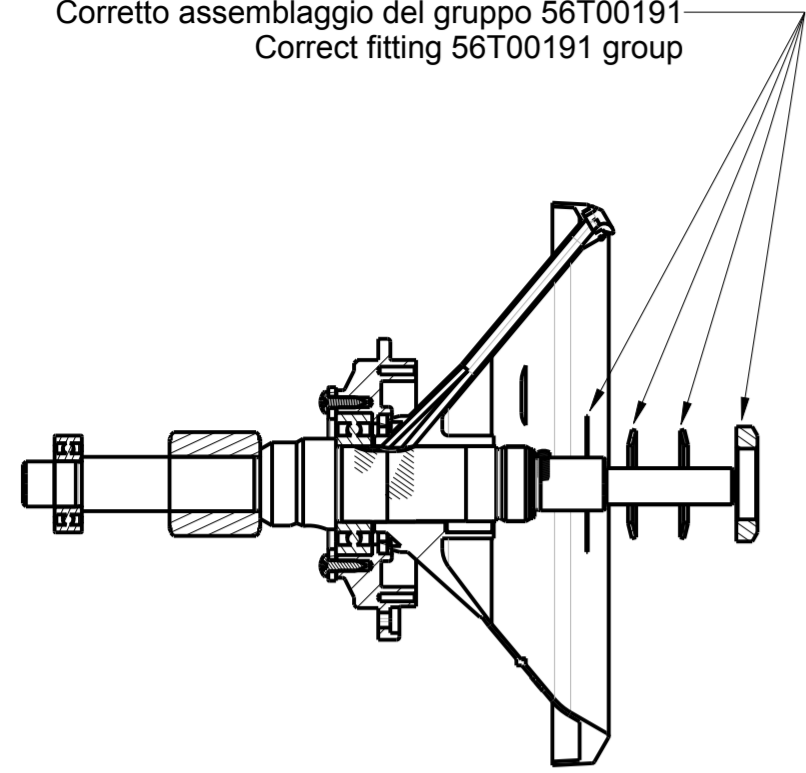

## Super Elf G2

P/N 56F00703/56F00706

Document number : 23E00837  
Draw number : 023179d05

Part number in brackets not supplied as individual spare parts, but only usable for identification.

Corretto assemblaggio del gruppo 56T00191  
 Correct fitting 56T00191 group

"A" Kit ball bearing

Kit ball bearing "A" Code 56T00186

# Super Elf G2

P/N 56F00703/56F00706

Document number : 23E00837

Draw number : 023179d05

Part number in brackets not supplied as individual spare parts, but only usable for identification.