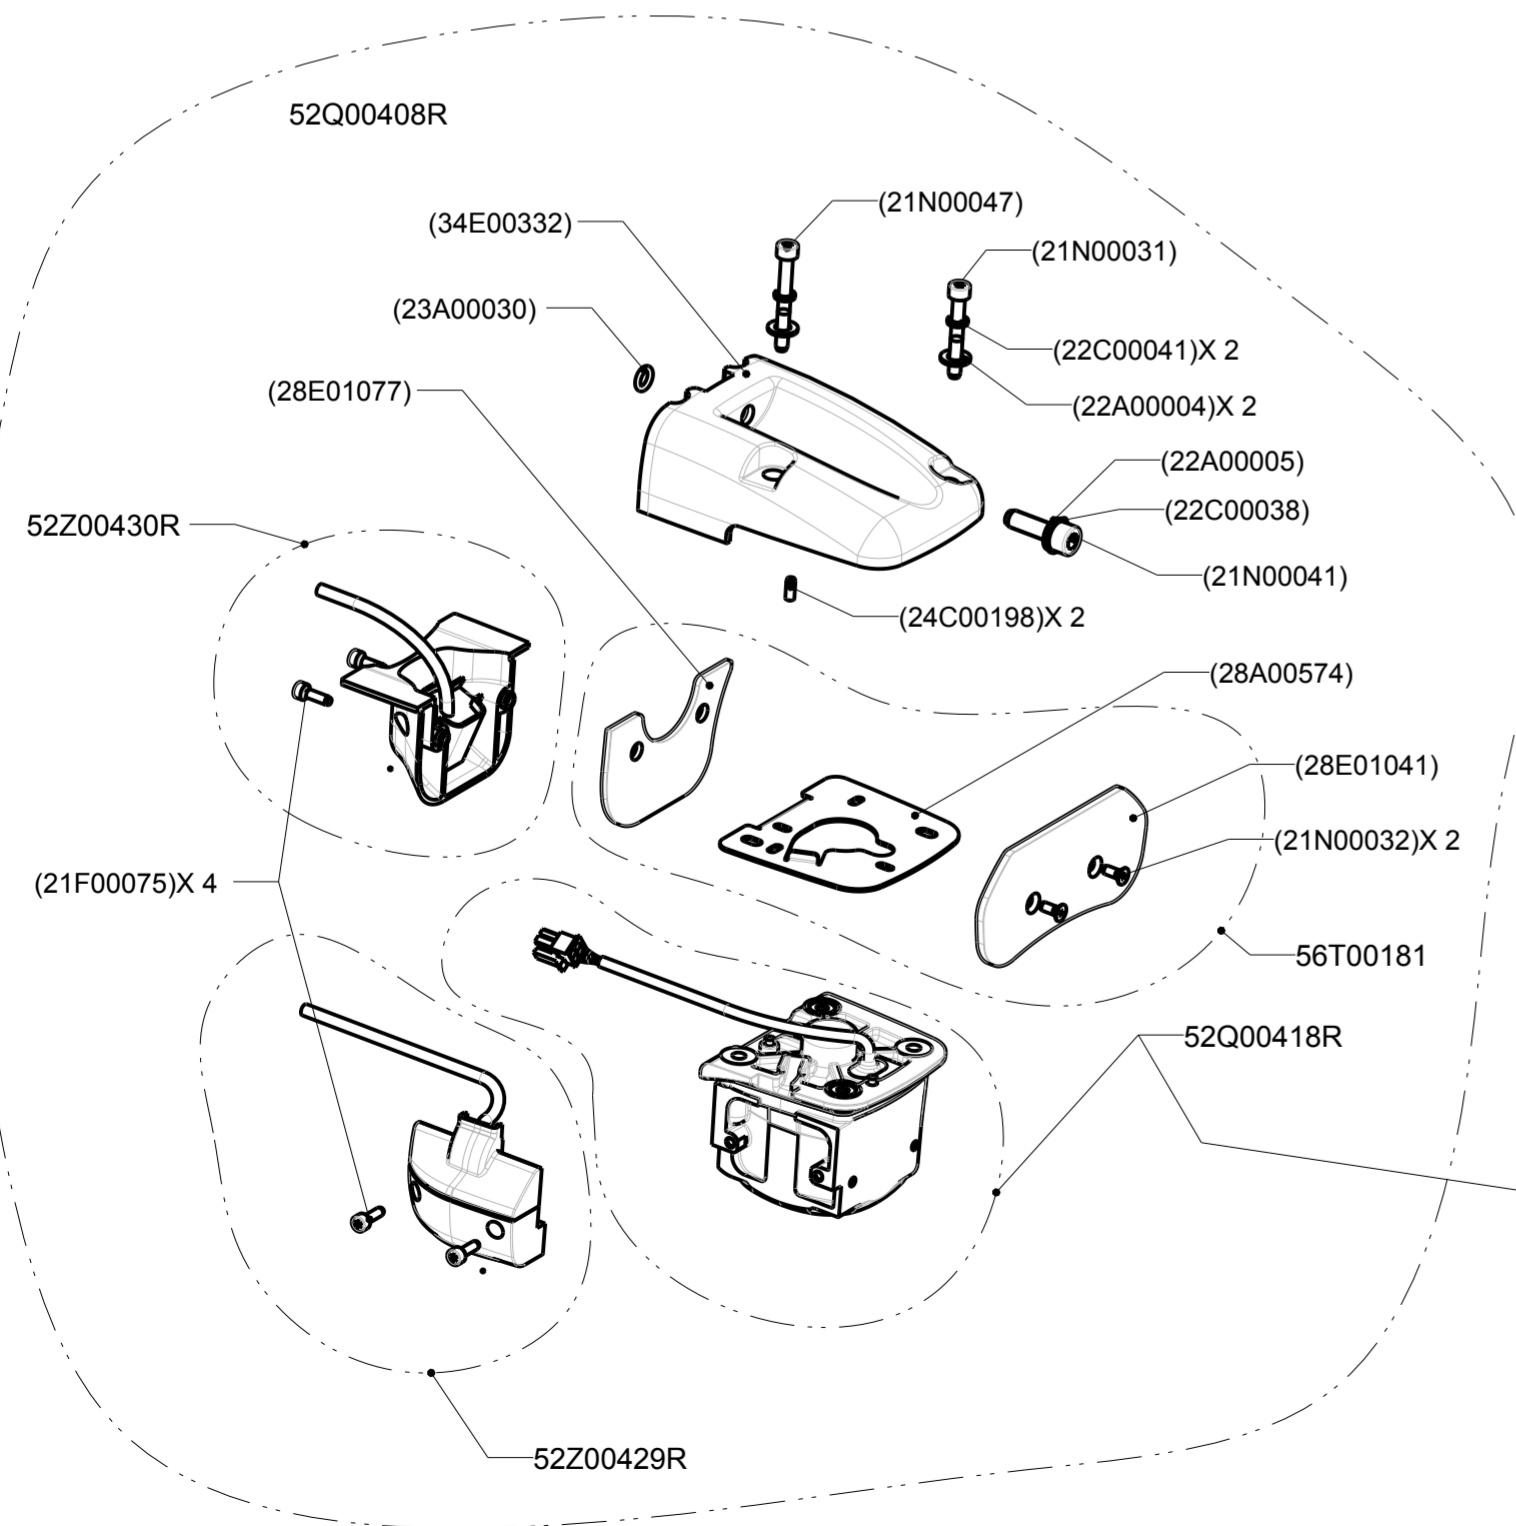

## Super Elf G2

P/N 56F00703/56F00706

Document number : 23E00837  
Draw number : 023179d05

Part number in brackets not supplied as individual spare parts, but only usable for identification.

Corretto assemblaggio del gruppo 56T00191  
 Correct fitting 56T00191 group

"A" Kit ball bearing

Kit ball bearing "A" Code 56T00186

# Super Elf G2

P/N 56F00703/56F00706

Document number : 23E00837

Draw number : 023179d05

Part number in brackets not supplied as individual spare parts, but only usable for identification.