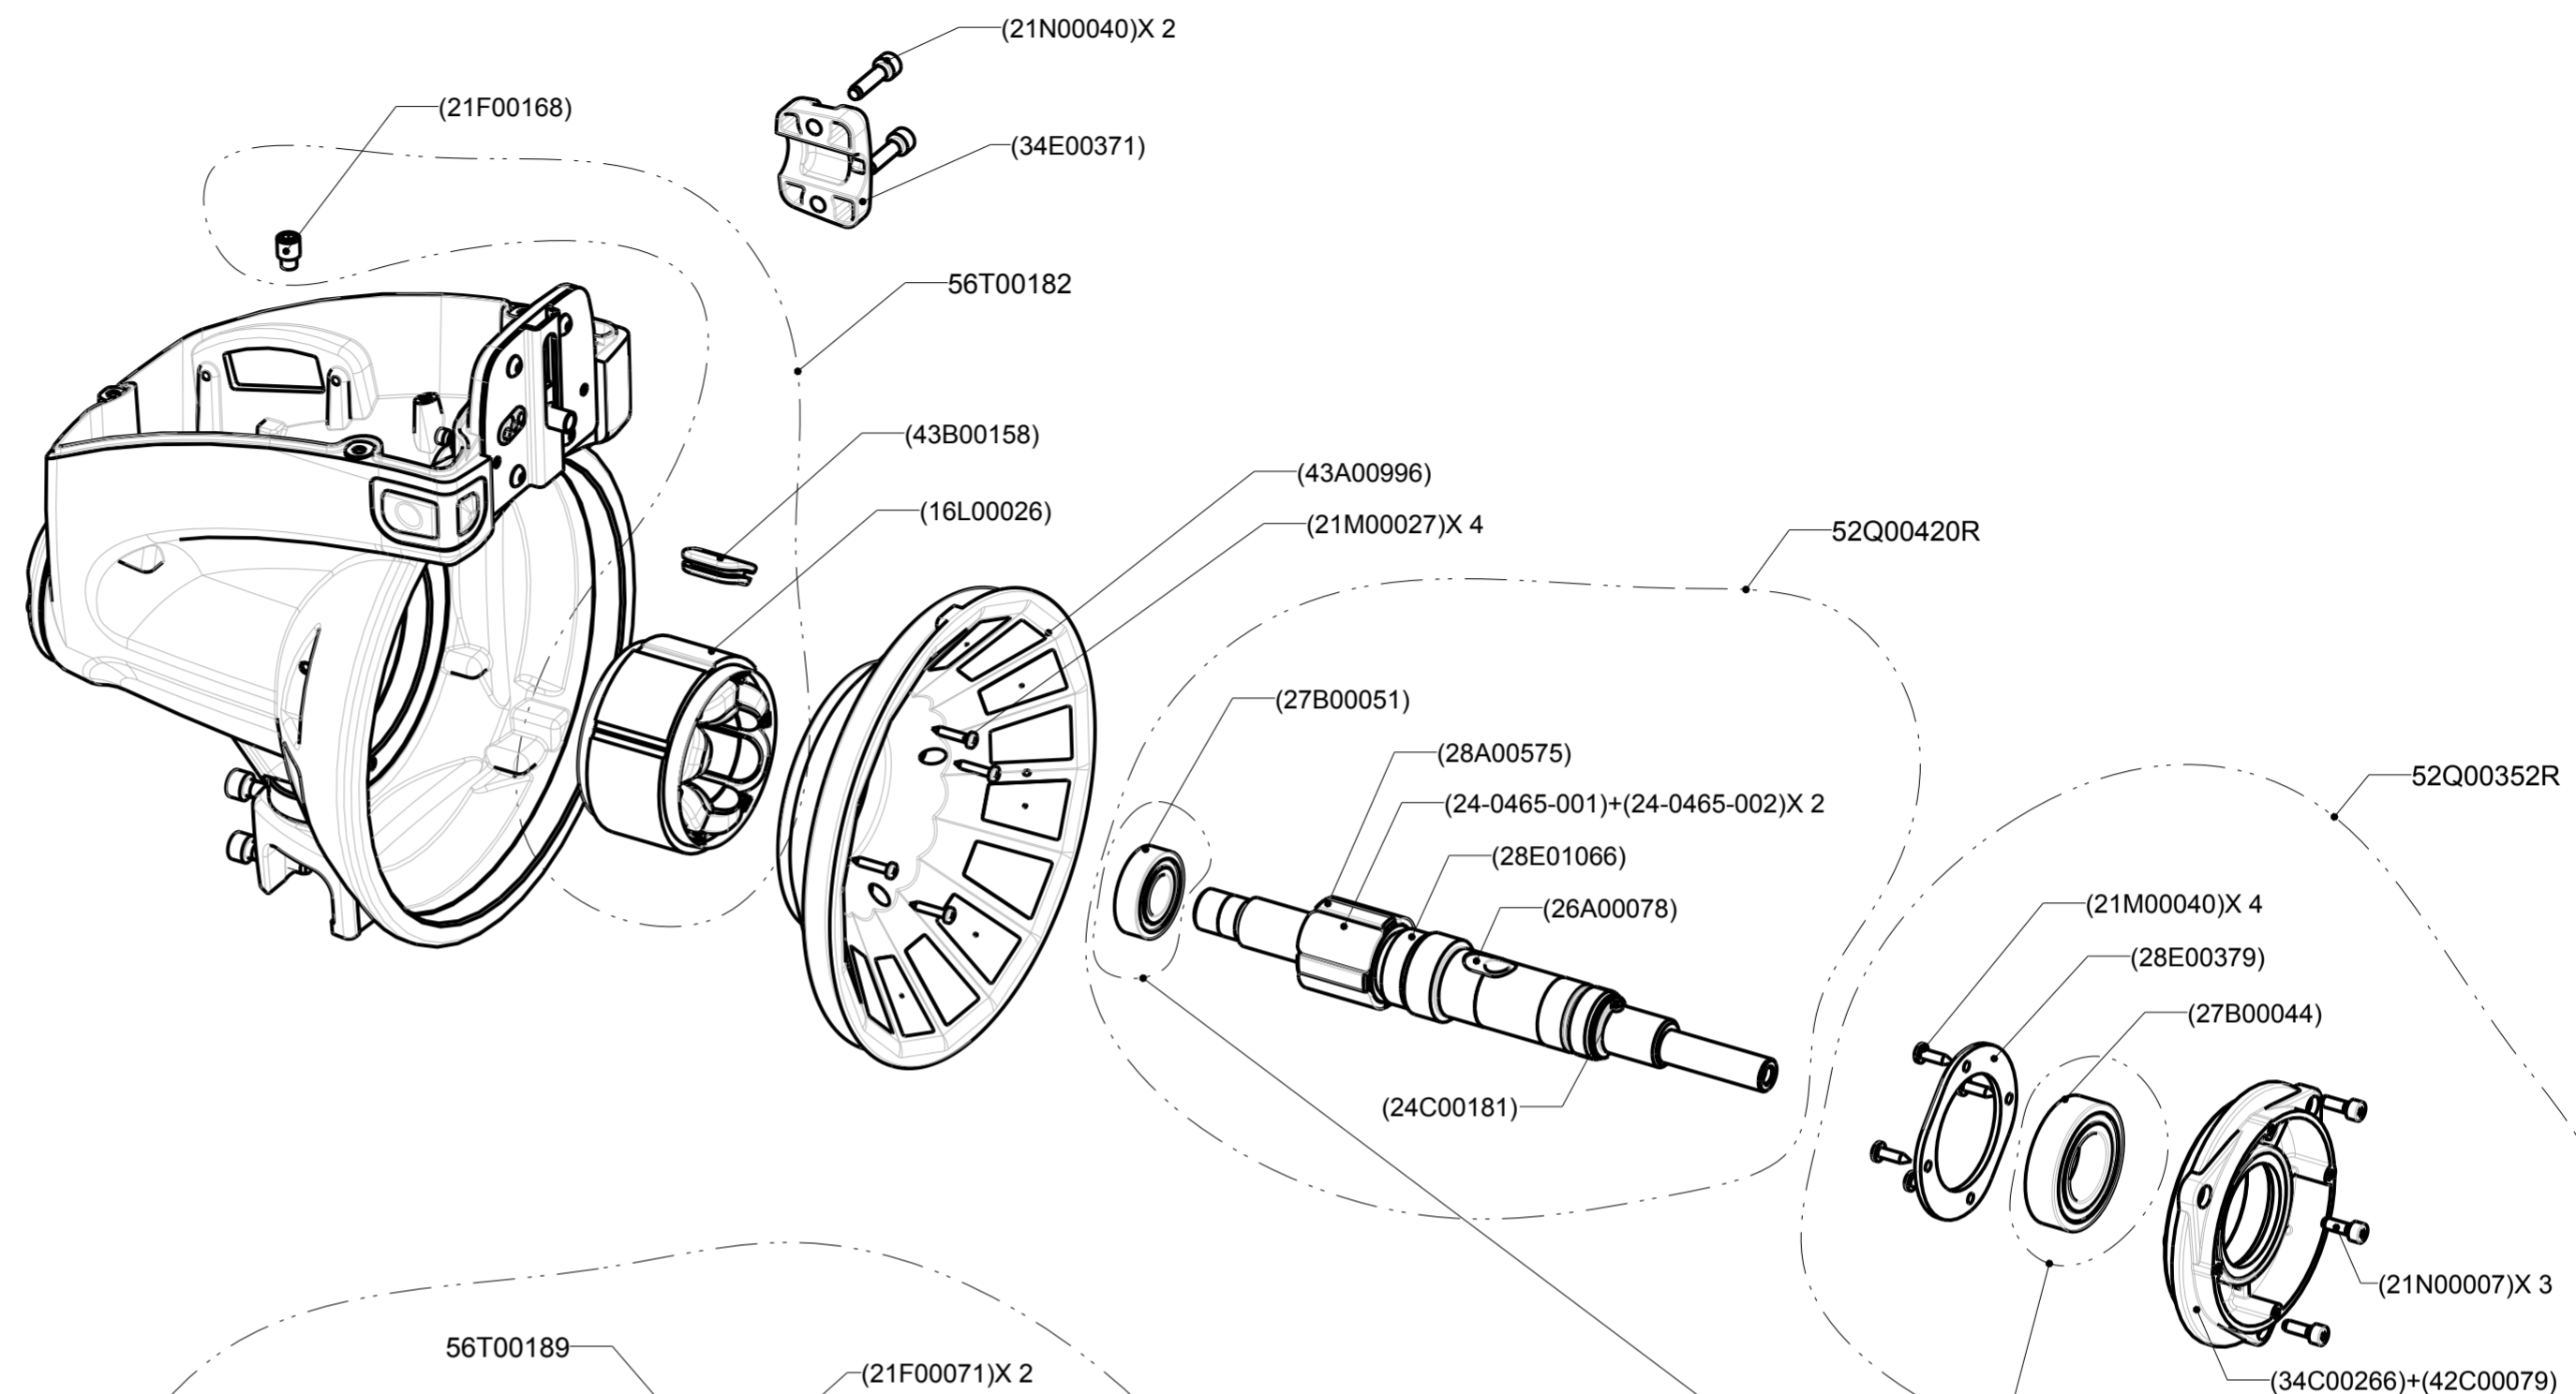

## Super Elf G2

P/N 56F00703/56F00706

Document number : 23E00837  
Draw number : 023179d05

Part number in brackets not supplied as individual spare parts, but only usable for identification.

Corretto assemblaggio del gruppo 56T00191  
 Correct fitting 56T00191 group

"A" Kit ball bearing

Kit ball bearing "A" Code 56T00186

# Super Elf G2

P/N 56F00703/56F00706

Document number : 23E00837

Draw number : 023179d05

Part number in brackets not supplied as individual spare parts, but only usable for identification.