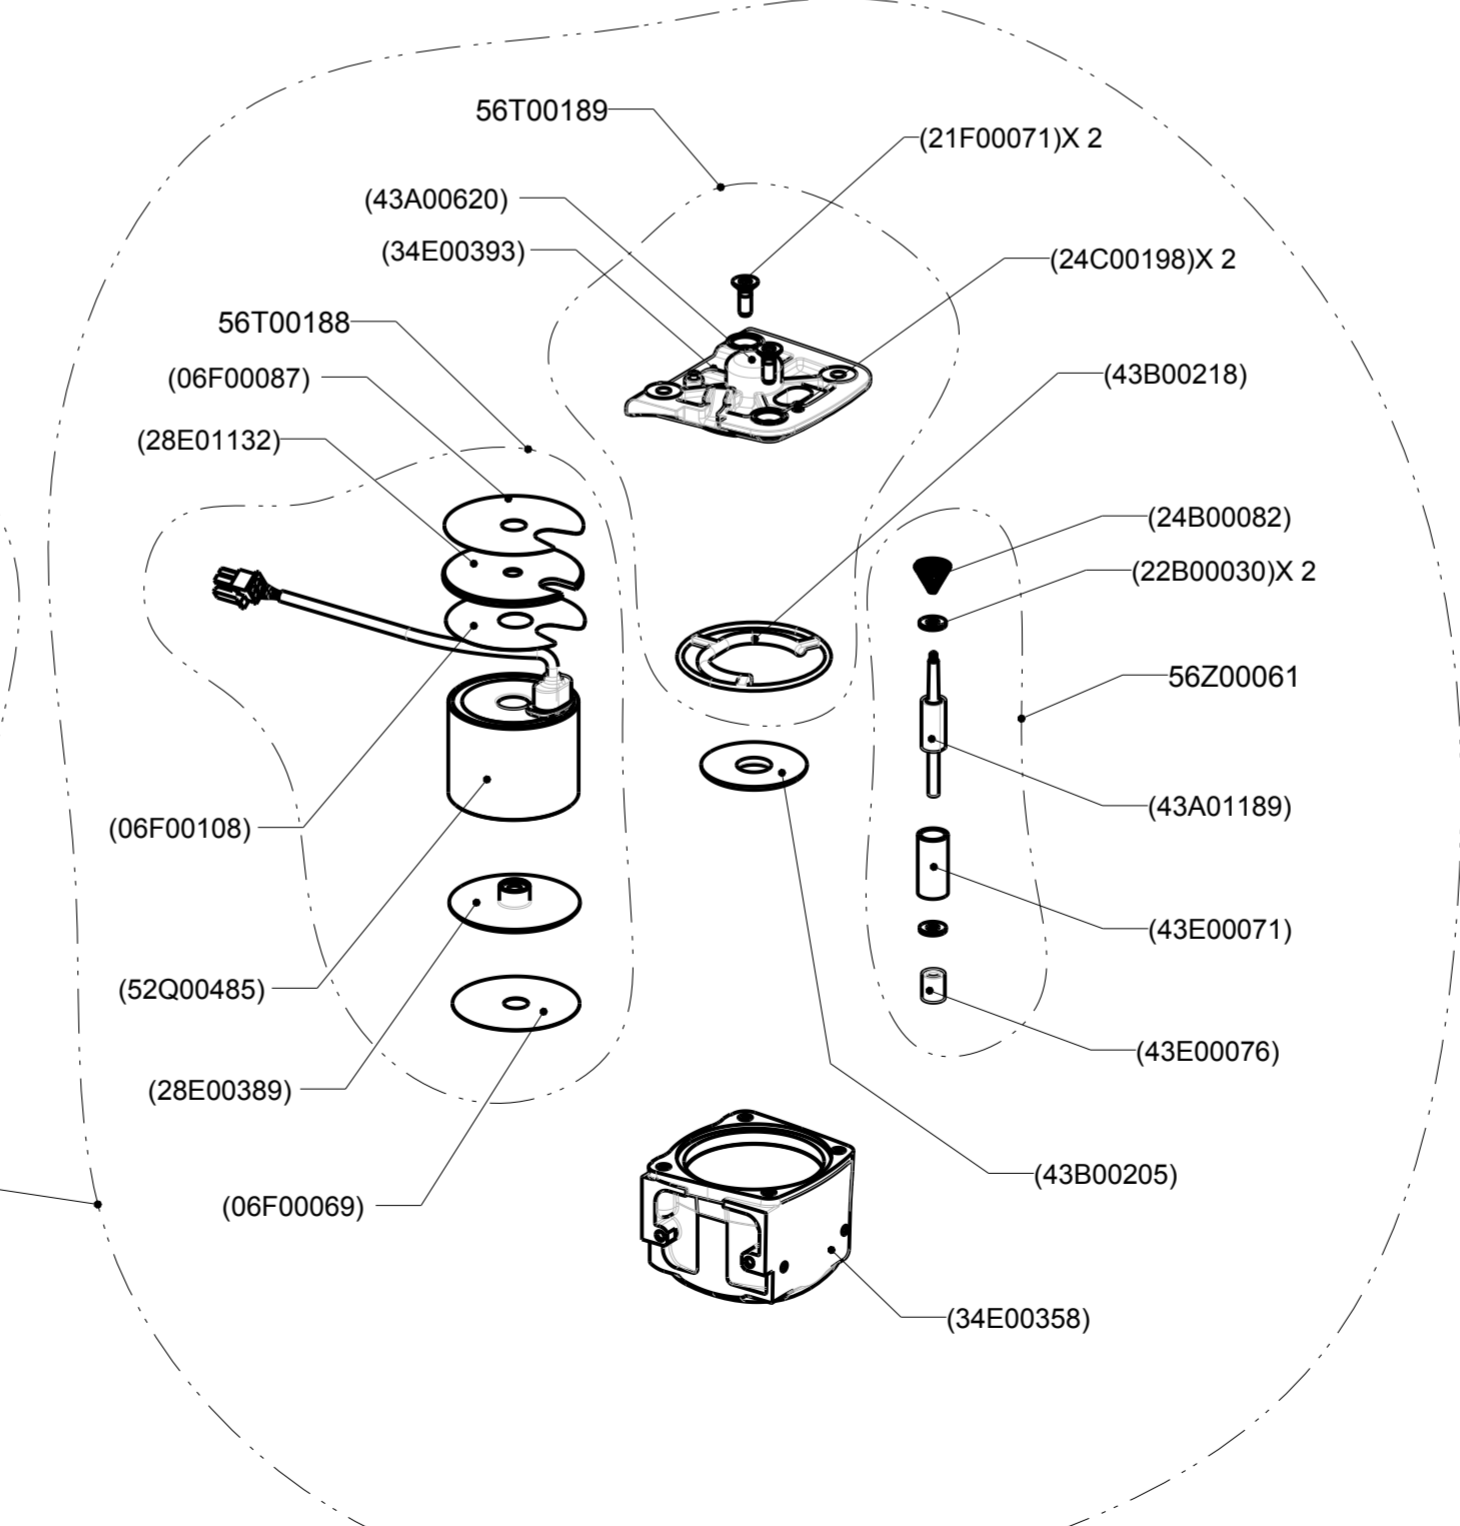

## Super Elf G2

P/N 56F00703/56F00706

Document number : 23E00837  
Draw number : 023179d05

Part number in brackets not supplied as individual spare parts, but only usable for identification.

Corretto assemblaggio del gruppo 56T00191  
 Correct fitting 56T00191 group

"A" Kit ball bearing

Kit ball bearing "A" Code 56T00186

# Super Elf G2

P/N 56F00703/56F00706

Document number : 23E00837

Draw number : 023179d05

Part number in brackets not supplied as individual spare parts, but only usable for identification.