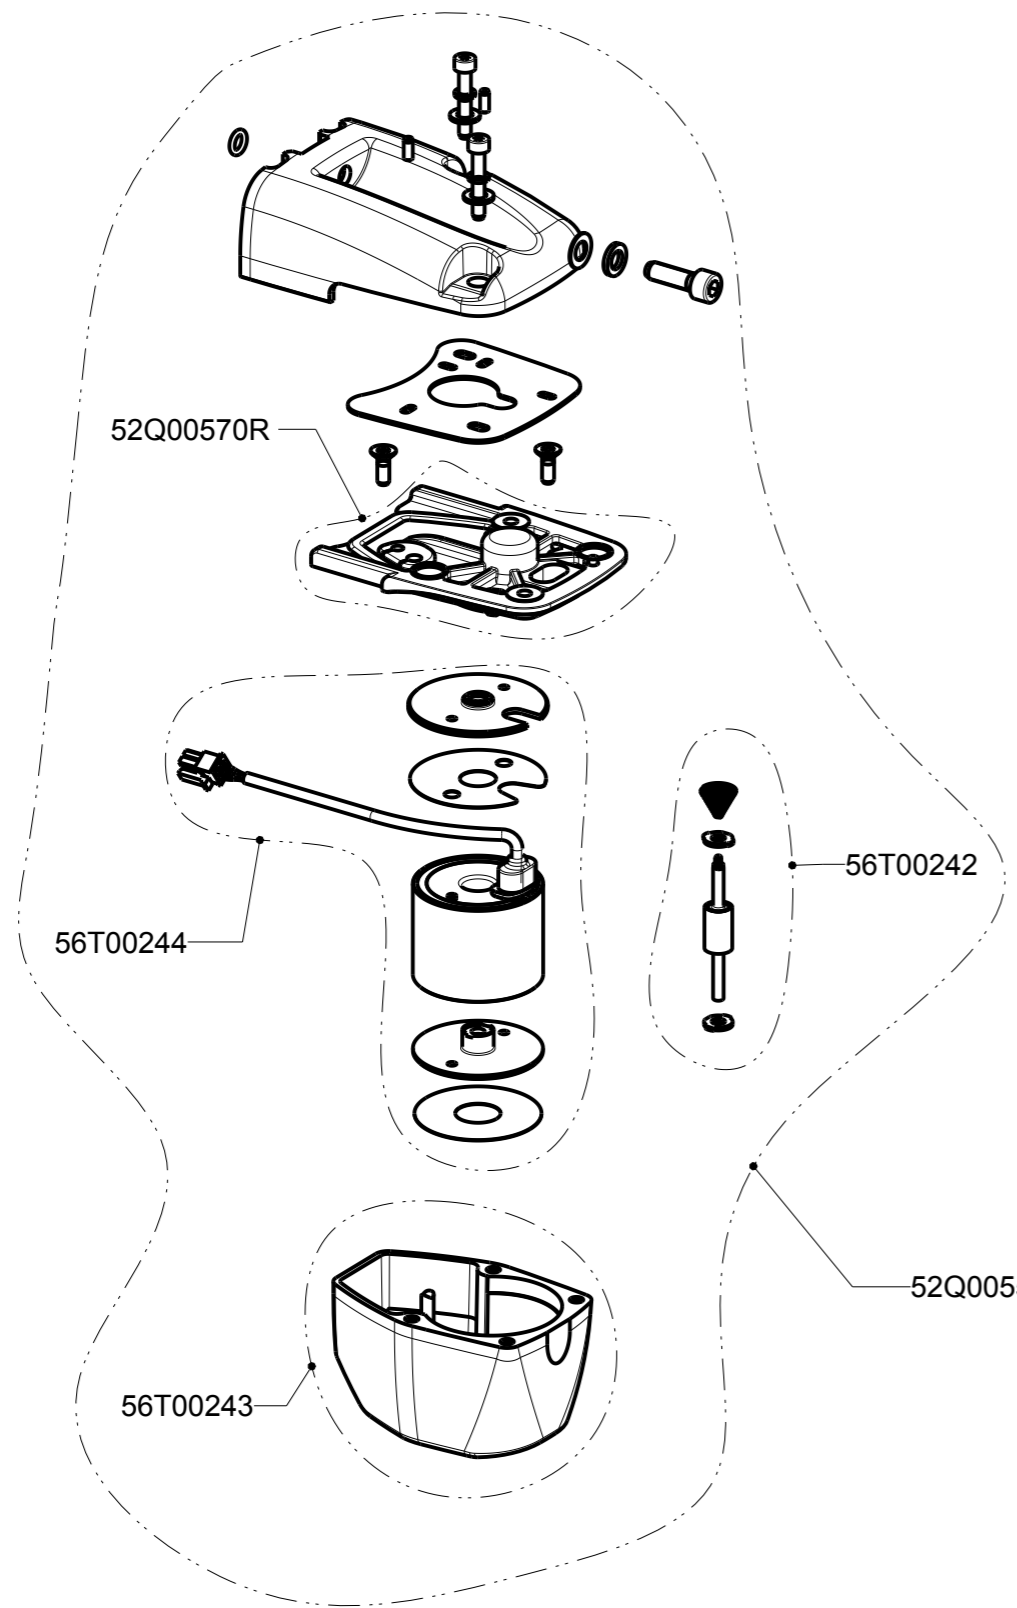

Corretto assemblaggio del gruppo 52Q00106
Correct fitting 52Q00106 group

"A" ball bearing kit 56T00186

52Q00106R

56T00252

56T00172S

52Q00532R

56Z00040

56T00193

52Q00452R

56T00246SW2

52Q00554R

52Q00559R

Power cable L=1850mm
P/N 05R01205

52Q00425R

56T00198

43A00996

52Q00529R

56T00240

34E00310R (X 3)

34E00343R (X 4)

56T00191

52Q00212R

Super Elf S3
Plasma coating sector
P/N 56F00761

Document number :23E00965
Drawing number : 025833d03

Corretto ordine di assemblaggio gruppo 56T00191
Correct fitting order 56T00191 group

Super Elf S3 Plasma coating sector

P/N 56F00761