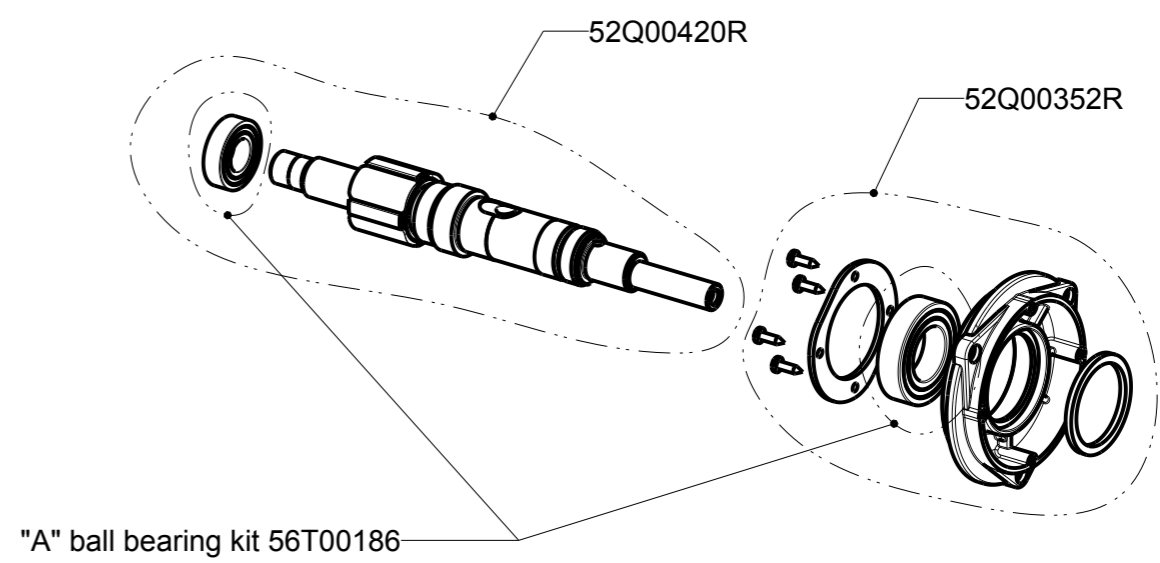

Corretto assemblaggio del gruppo 52Q00106
Correct fitting 52Q00106 group

"A" ball bearing kit 56T00186

52Q00106R

56T00252

56T00172S

52Q00532R

56Z00040

56T00193

52Q00452R

56T00246SW2

52Q00554R

52Q00559R

Power cable L=1850mm
P/N 05R01205

52Q00425R

56T00198

43A00996

52Q00529R

56T00240

34E00310R (X 3)

34E00343R (X 4)

56T00191

52Q00212R

Super Elf S3
Plasma coating sector
P/N 56F00761

Document number :23E00965
Drawing number : 025833d03

Corretto ordine di assemblaggio gruppo 56T00191
Correct fitting order 56T00191 group

Super Elf S3 Plasma coating sector

P/N 56F00761