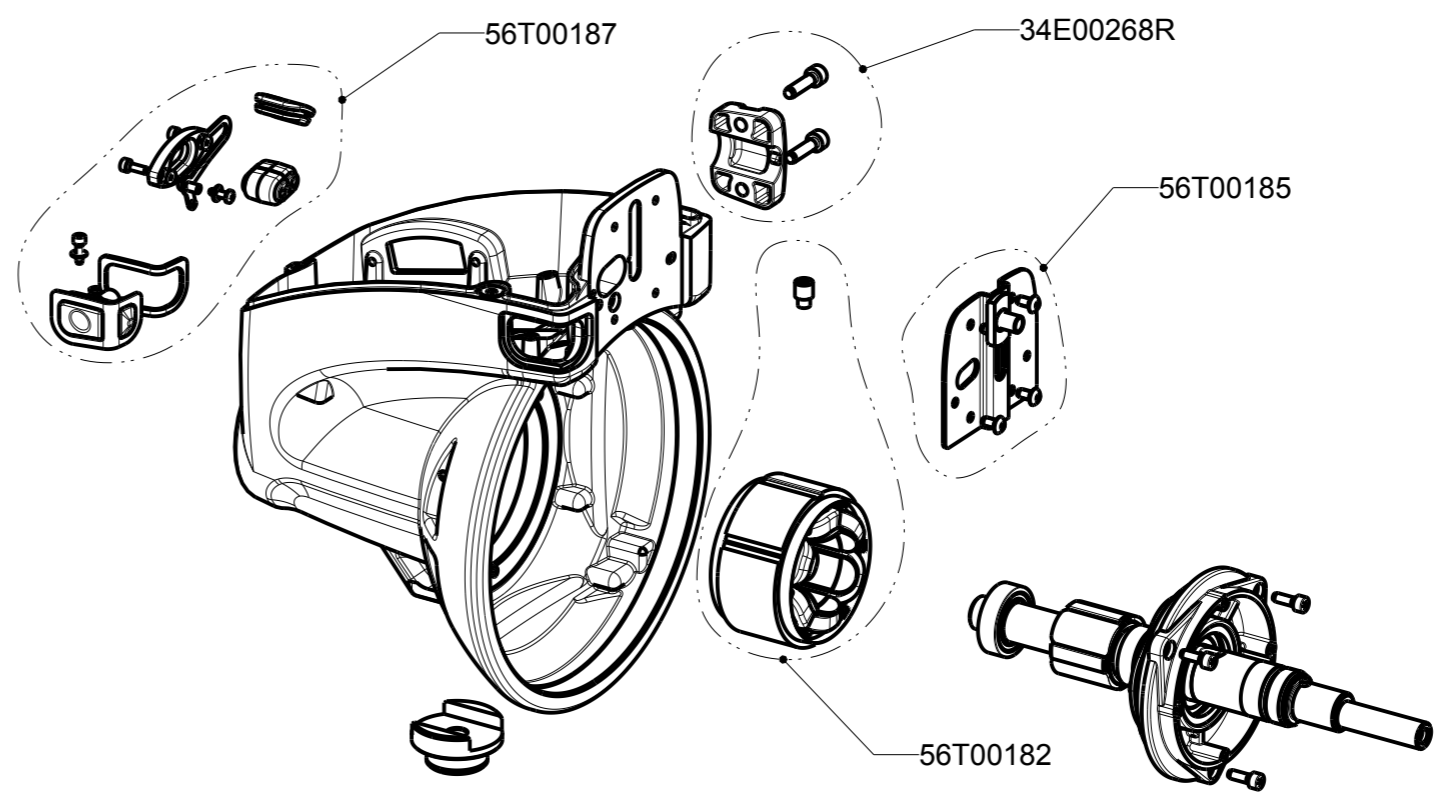

Corretto assemblaggio del gruppo 52Q00106
Correct fitting 52Q00106 group

"A" ball bearing kit 56T00186

52Q00106R

56T00252

56T00172S

52Q00532R

56Z00040

56T00193

52Q00452R

56T00246SW2

52Q00554R

52Q00559R

Power cable L=1850mm
P/N 05R01205

52Q00425R

56T00198

43A00996

52Q00529R

56T00240

34E00310R (X 3)

34E00343R (X 4)

56T00191

52Q00212R

Super Elf S3
Plasma coating sector
P/N 56F00761

Document number :23E00965
Drawing number : 025833d03

Corretto ordine di assemblaggio gruppo 56T00191
Correct fitting order 56T00191 group

Super Elf S3 Plasma coating sector

P/N 56F00761