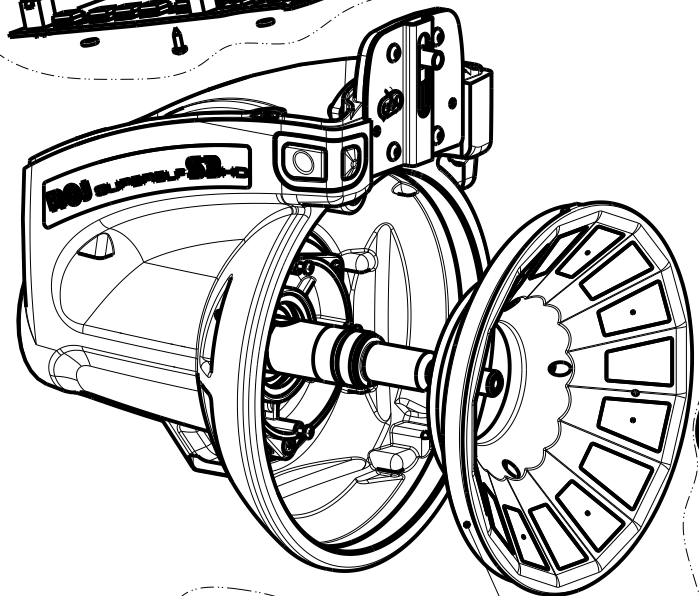

Corretto ordine di assemblaggio del kit 56T00214  
 Correct assembly order for kit 56T00214

A BALL BEARING KIT  
 P/N 56T00223

Corretto assemblaggio del gruppo 52Q00106  
 Correct assembly for group 52Q00106

NOTE: P/N in bracket not supplied as spare part.  
 Indication on drawing only for identification

34E00312R (3X)  
 34E00351R (4X)

Super Elf S3 HD  
 Chrome plated sector  
 P/N 56F00764

Document number :23E00982  
 Drawing number : 026444d00

NOTE: P/N in (bracket) not supplied as spare part.  
Indication on drawing only for identification

Super Elf S3 HD  
Chrome plated sector

P/N 56F00764

Document number :23E00982  
Drawing number : 026444d00