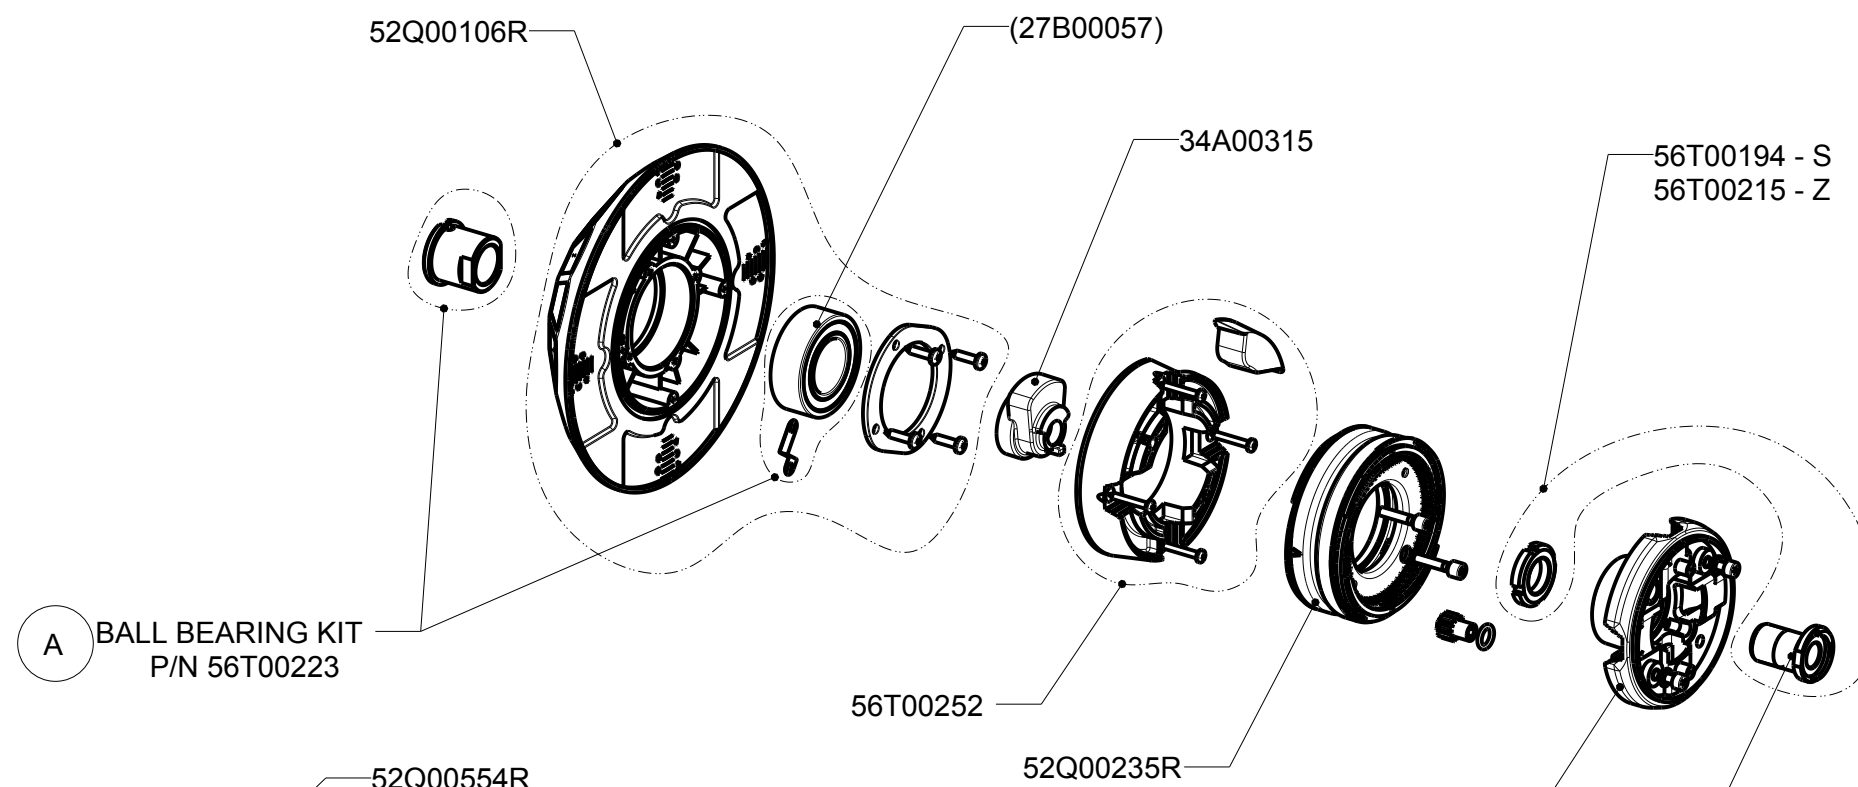

Corretto ordine di assemblaggio del kit 56T00214  
 Correct assembly order for kit 56T00214

A BALL BEARING KIT  
 P/N 56T00223

Corretto assemblaggio del gruppo 52Q00106  
 Correct assembly for group 52Q00106

NOTE: P/N in bracket not supplied as spare part.  
 Indication on drawing only for identification

34E00312R (3X)  
 34E00351R (4X)

Super Elf S3 HD  
 Chrome plated sector  
 P/N 56F00764

Document number :23E00982  
 Drawing number : 026444d00

NOTE: P/N in (bracket) not supplied as spare part.  
Indication on drawing only for identification

Super Elf S3 HD  
Chrome plated sector

P/N 56F00764

Document number :23E00982  
Drawing number : 026444d00