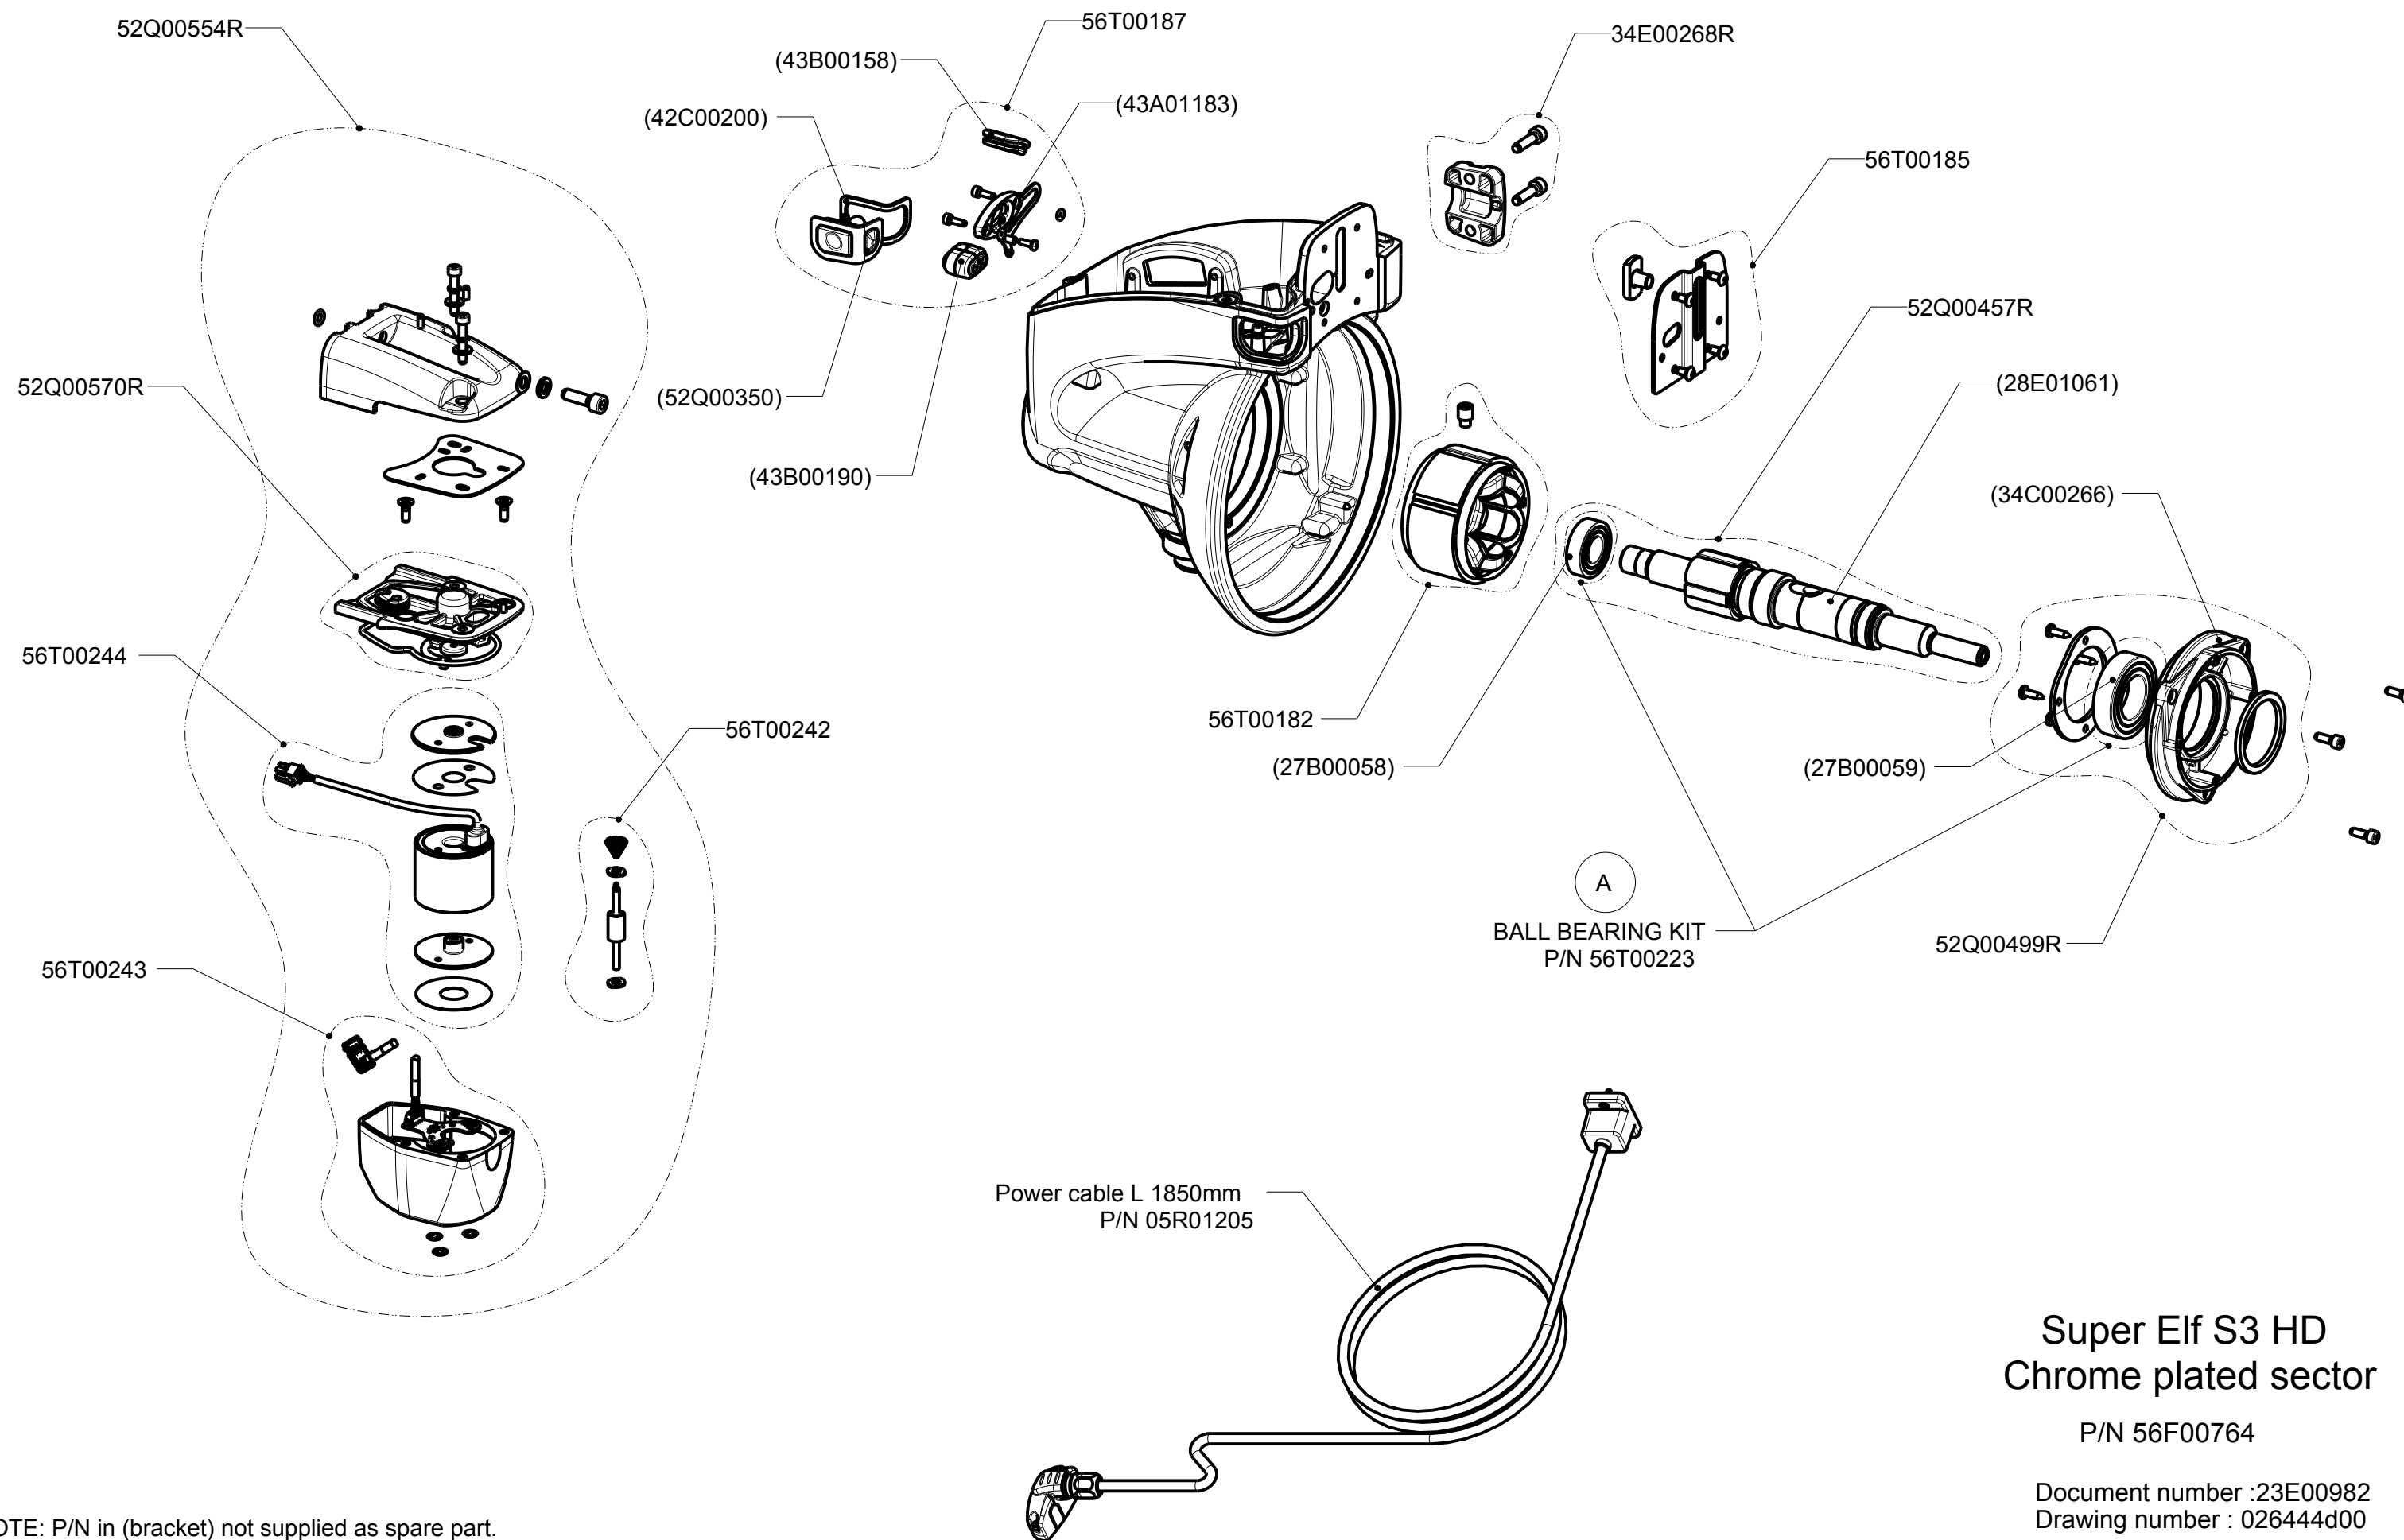

Corretto ordine di assemblaggio del kit 56T00214  
 Correct assembly order for kit 56T00214

A BALL BEARING KIT  
 P/N 56T00223

Corretto assemblaggio del gruppo 52Q00106  
 Correct assembly for group 52Q00106

NOTE: P/N in bracket not supplied as spare part.  
 Indication on drawing only for identification

34E00312R (3X)  
 34E00351R (4X)

Super Elf S3 HD  
 Chrome plated sector  
 P/N 56F00764

Document number :23E00982  
 Drawing number : 026444d00

NOTE: P/N in (bracket) not supplied as spare part.  
Indication on drawing only for identification

Super Elf S3 HD  
Chrome plated sector

P/N 56F00764

Document number :23E00982  
Drawing number : 026444d00