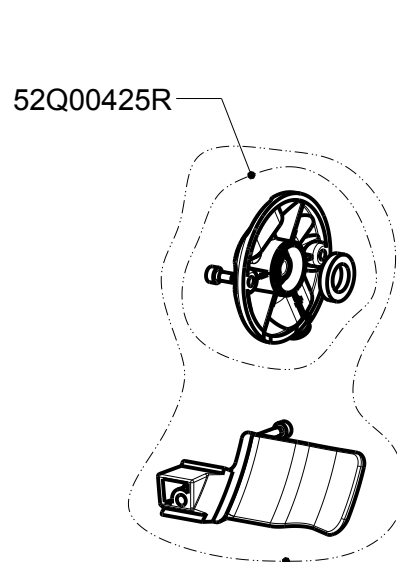

Corretto ordine di assemblaggio del kit 56T00214  
 Correct assembly order for kit 56T00214

A BALL BEARING KIT  
 P/N 56T00223

Corretto assemblaggio del gruppo 52Q00106  
 Correct assembly for group 52Q00106

NOTE: P/N in bracket not supplied as spare part.  
 Indication on drawing only for identification

34E00312R (3X)  
 34E00351R (4X)

Super Elf S3 HD  
 Chrome plated sector  
 P/N 56F00764

Document number :23E00982  
 Drawing number : 026444d00

NOTE: P/N in (bracket) not supplied as spare part.  
Indication on drawing only for identification

Super Elf S3 HD  
Chrome plated sector

P/N 56F00764

Document number :23E00982  
Drawing number : 026444d00