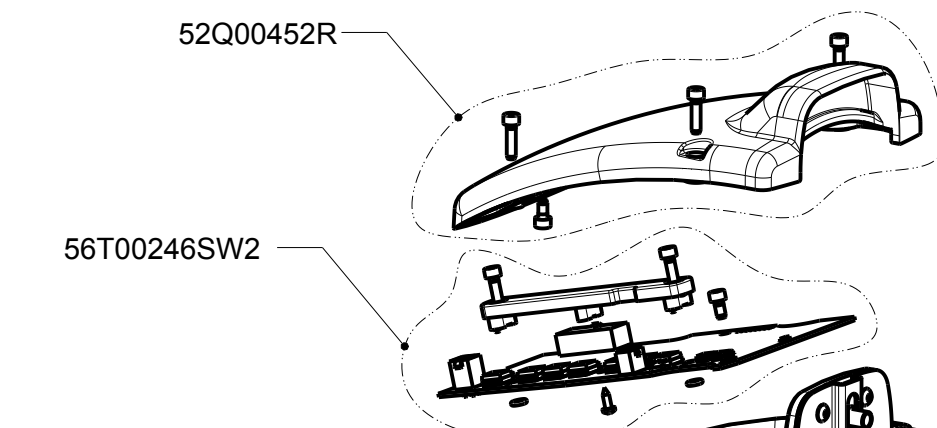

Corretto ordine di assemblaggio del kit 56T00214  
 Correct assembly order for kit 56T00214

A BALL BEARING KIT  
 P/N 56T00223

Corretto assemblaggio del gruppo 52Q00106  
 Correct assembly for group 52Q00106

NOTE: P/N in bracket not supplied as spare part.  
 Indication on drawing only for identification

34E00312R (3X)  
 34E00351R (4X)

Super Elf S3 HD  
 Chrome plated sector  
 P/N 56F00764

Document number :23E00982  
 Drawing number : 026444d00

NOTE: P/N in (bracket) not supplied as spare part.  
Indication on drawing only for identification

Super Elf S3 HD  
Chrome plated sector

P/N 56F00764

Document number :23E00982  
Drawing number : 026444d00