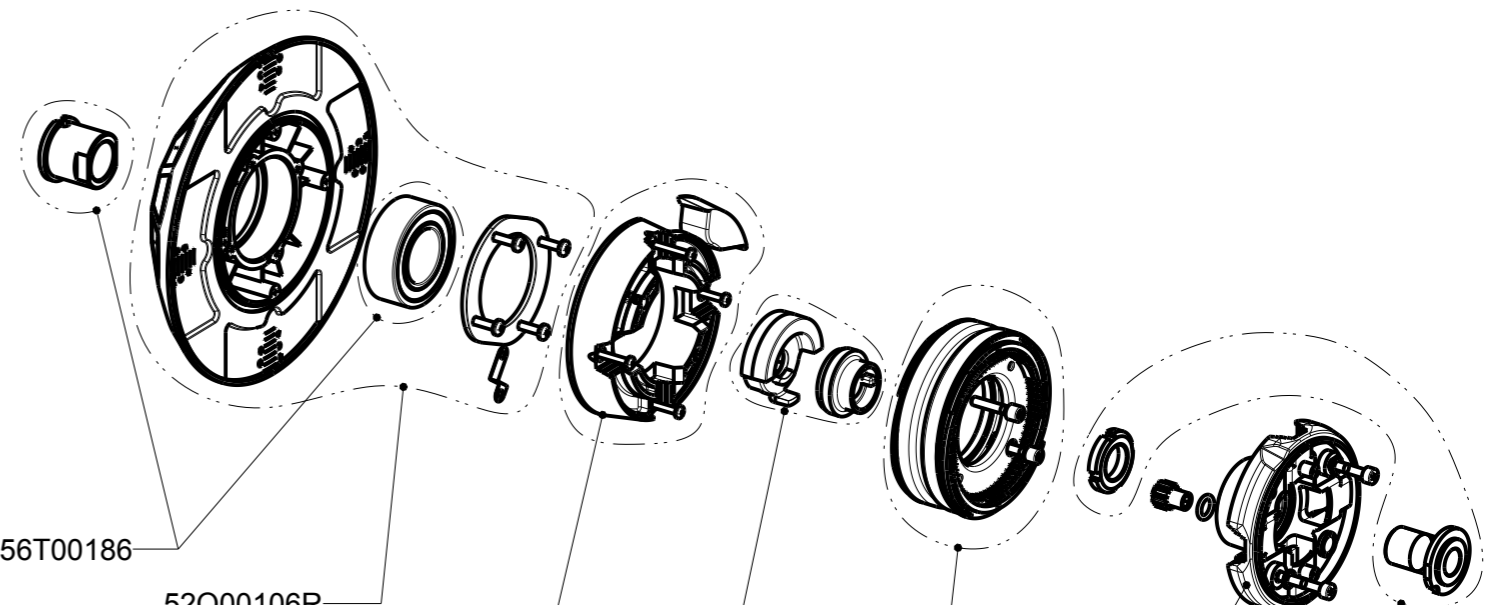

Corretto assemblaggio del gruppo 52Q00106
Correct fitting 52Q00106 group

"A" ball bearing kit 56T00186

52Q00106R

56T00252

56T00172S

52Q00532R

56Z00040

56T00193

52Q00452R

56T00246SW2

52Q00554R

52Q00557R

Power cable L=1850mm
P/N 05R01205

52Q00425R

56T00198

43A00996

52Q00529R

34E00312R (X 3)

34E00339R (X 4)

56T00191

52Q00212R

Super Elf S3 Chrome Plated sector

P/N 56F00763

Document number :23E00981
Drawing number : 026443d01

Corretto ordine di assemblaggio gruppo 56T00191
Correct fitting order 56T00191 group

"A" ball bearing kit 56T00186

Super Elf S3 Chrome Plated sector

P/N 56F00763

Document number :23E00981
Drawing number : 026443d01