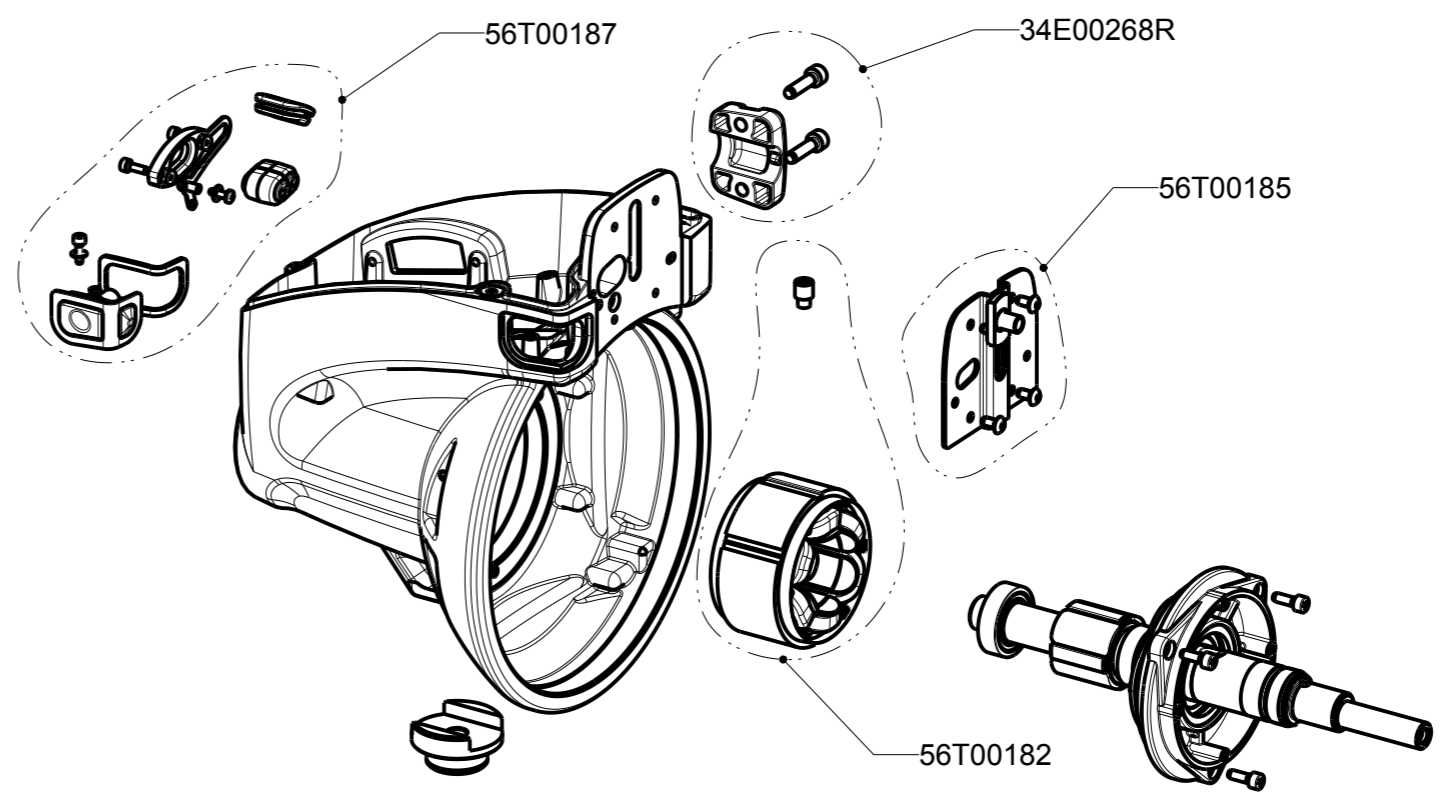

Corretto assemblaggio del gruppo 52Q00106
Correct fitting 52Q00106 group

"A" ball bearing kit 56T00186

52Q00106R

56T00252

56T00172S

52Q00532R

56Z00040

56T00193

52Q00452R

56T00246SW2

52Q00554R

52Q00557R

Power cable L=1850mm
P/N 05R01205

52Q00425R

56T00198

43A00996

52Q00529R

34E00312R (X 3)

34E00339R (X 4)

56T00191

52Q00212R

Super Elf S3 Chrome Plated sector

P/N 56F00763

Document number :23E00981
Drawing number : 026443d01

Corretto ordine di assemblaggio gruppo 56T00191
Correct fitting order 56T00191 group

"A" ball bearing kit 56T00186

Super Elf S3 Chrome Plated sector

P/N 56F00763

Document number :23E00981
Drawing number : 026443d01