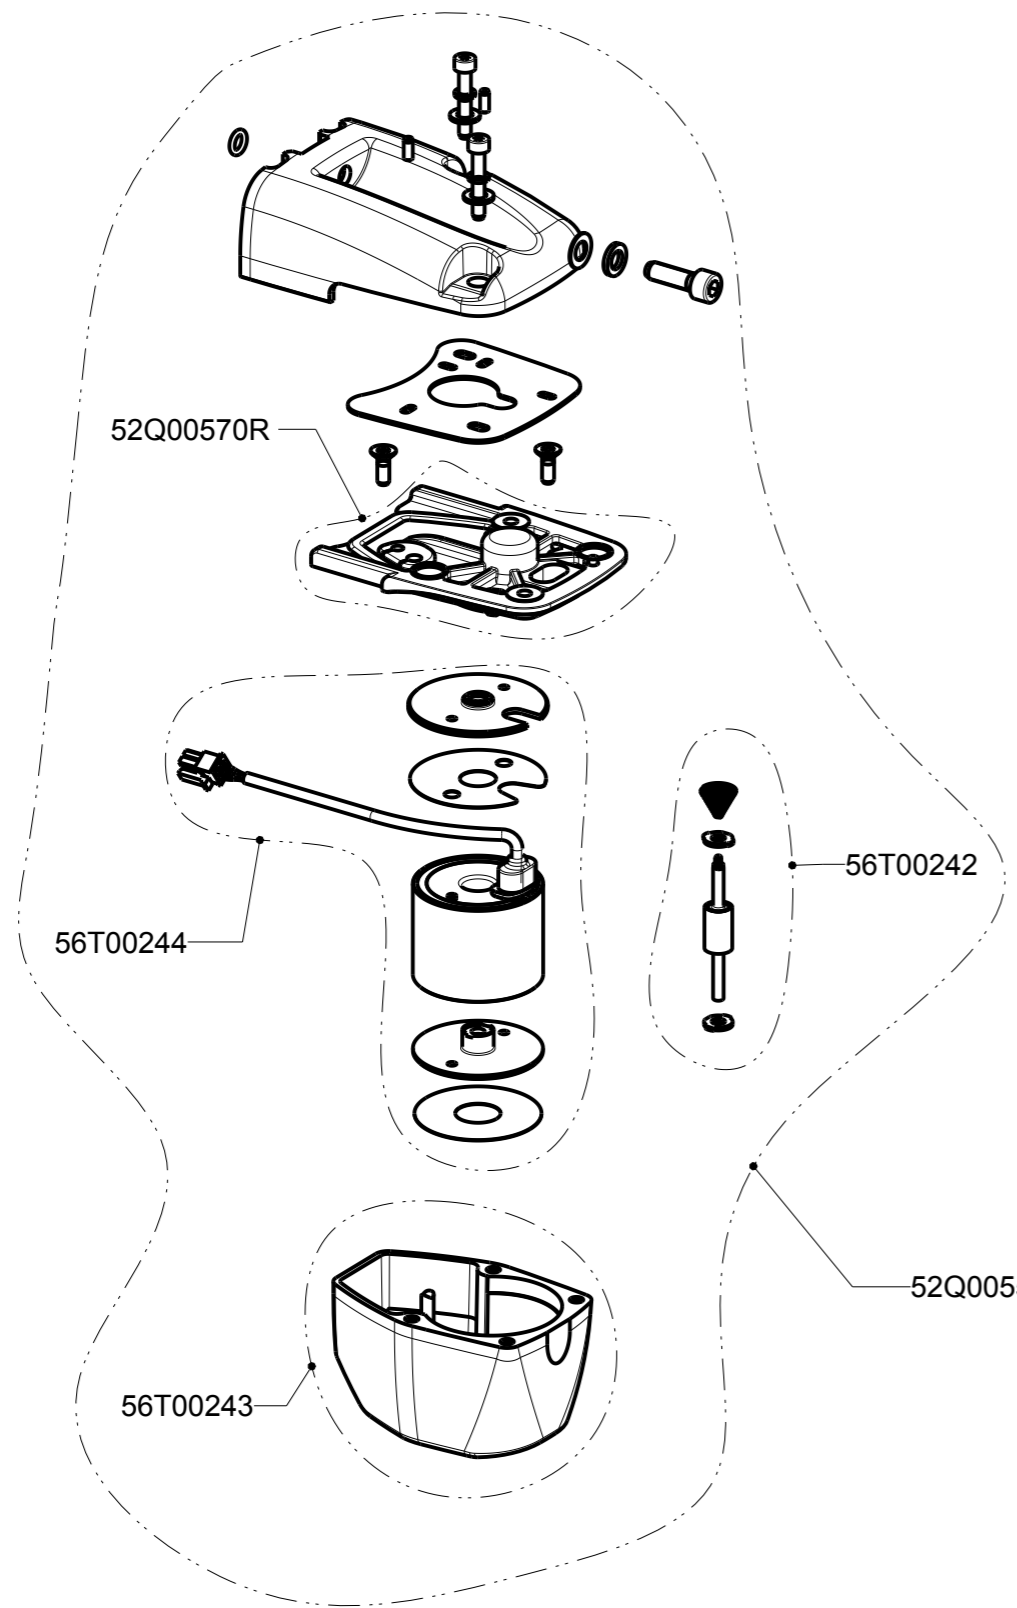

Corretto assemblaggio del gruppo 52Q00106
Correct fitting 52Q00106 group

"A" ball bearing kit 56T00186

52Q00106R

56T00252

56T00172S

52Q00532R

56Z00040

56T00193

52Q00452R

56T00246SW2

52Q00554R

52Q00557R

Power cable L=1850mm
P/N 05R01205

52Q00425R

56T00198

43A00996

52Q00529R

34E00312R (X 3)

34E00339R (X 4)

56T00191

52Q00212R

Super Elf S3 Chrome Plated sector

P/N 56F00763

Document number :23E00981
Drawing number : 026443d01

Corretto ordine di assemblaggio gruppo 56T00191
Correct fitting order 56T00191 group

"A" ball bearing kit 56T00186

Super Elf S3 Chrome Plated sector

P/N 56F00763

Document number :23E00981
Drawing number : 026443d01