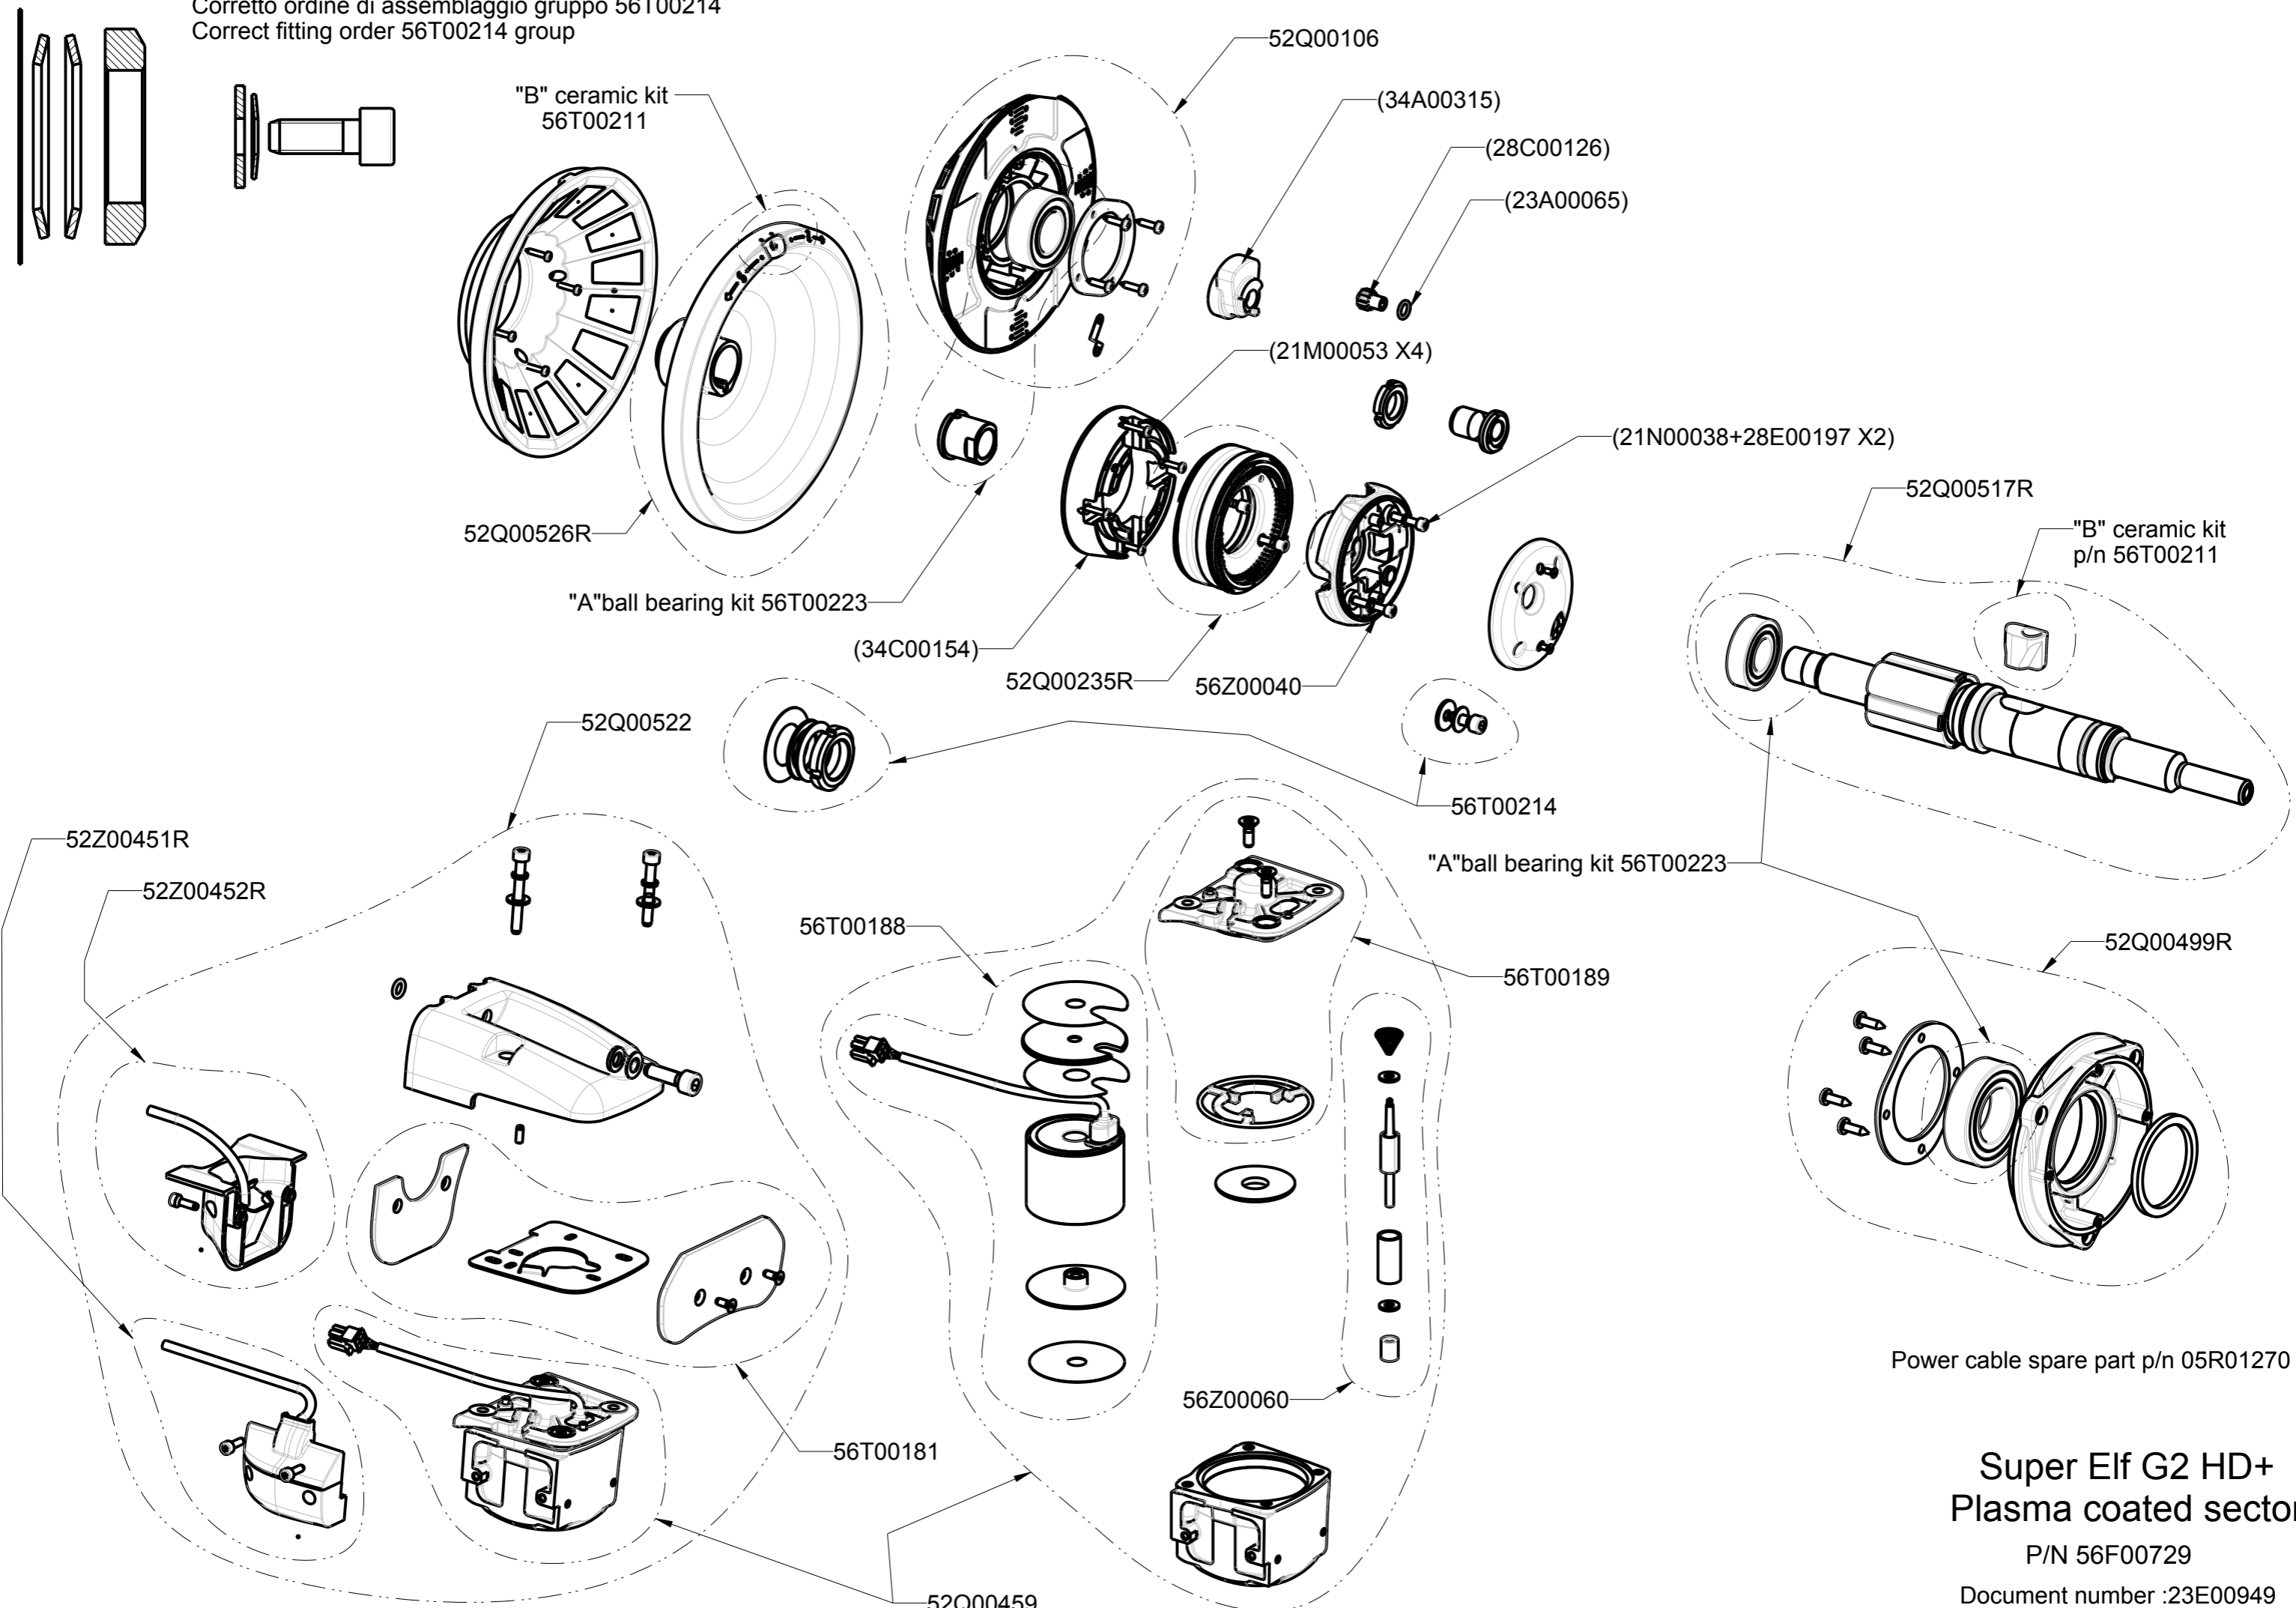

Corretto assemblaggio del gruppo 52Q00106  
Correct fitting order 52Q00106

52Q00452R

56T00185

52Q00522

34E00337

56T00183SW2

Bush spare part:  
56T00215 theoretical separation 3,5mm  
or  
28A00587S theoretical separation 3mm

P/N 56F00729

Document number :23E00949  
Drawing number : 024844d01

Corretto ordine di assemblaggio gruppo 56T00214  
Correct fitting order 56T00214 group

Power cable spare part p/n 05R01270

**Super Elf G2 HD+**  
**Plasma coated sector**  
P/N 56F00729

Document number :23E00949  
Drawing number : 024844d01