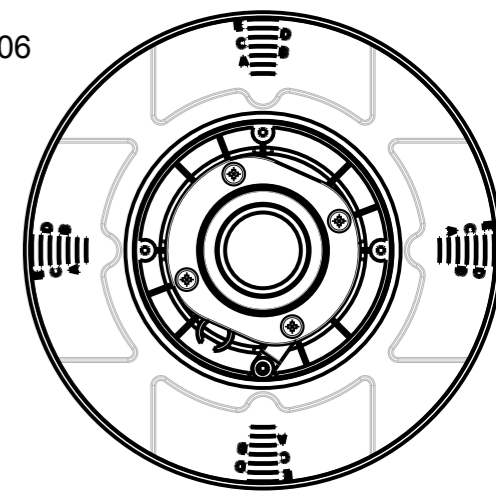

Corretto assemblaggio del gruppo 52Q00106  
Correct fitting order 52Q00106

52Q00452R

56T00185

52Q00522

34E00337

56T00183SW2

Bush spare part:  
56T00215 theoretical separation 3,5mm  
or  
28A00587S theoretical separation 3mm

P/N 56F00729

Document number :23E00949  
Drawing number : 024844d01

Corretto ordine di assemblaggio gruppo 56T00214  
Correct fitting order 56T00214 group

Power cable spare part p/n 05R01270

**Super Elf G2 HD+**  
**Plasma coated sector**  
P/N 56F00729

Document number :23E00949  
Drawing number : 024844d01