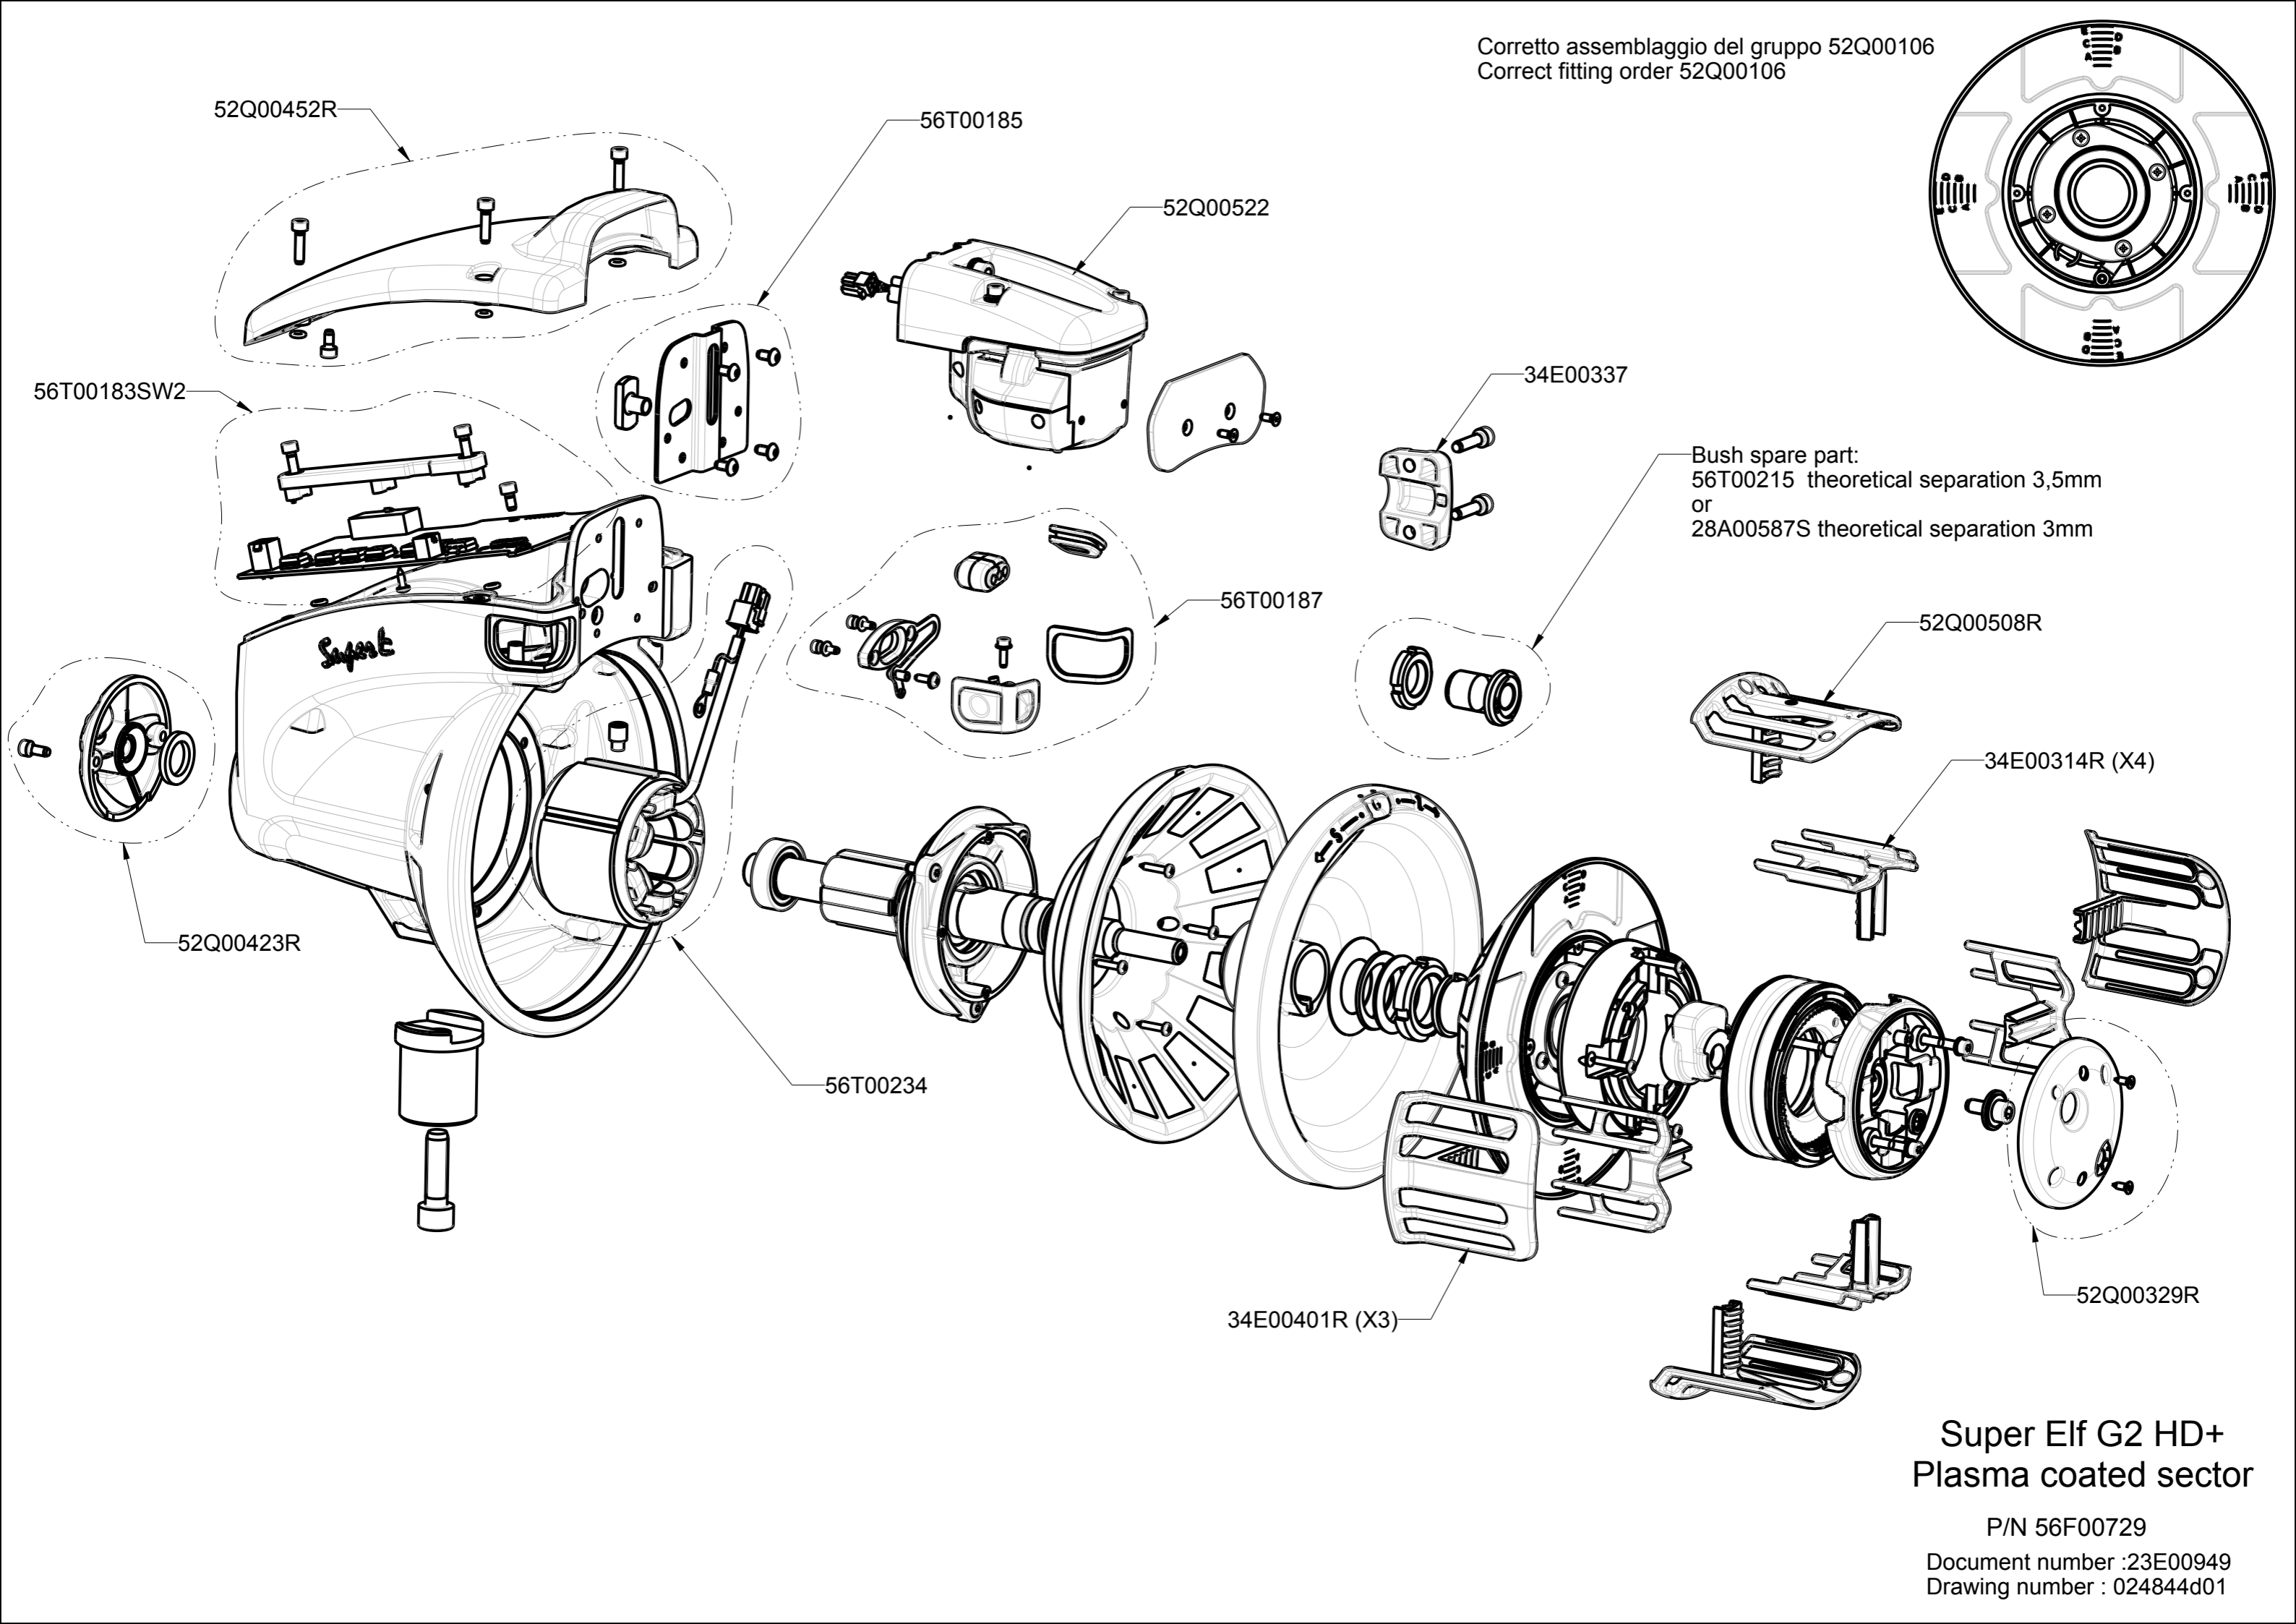

Corretto assemblaggio del gruppo 52Q00106  
Correct fitting order 52Q00106

52Q00452R

56T00185

52Q00522

34E00337

56T00183SW2

Bush spare part:  
56T00215 theoretical separation 3,5mm  
or  
28A00587S theoretical separation 3mm

P/N 56F00729

Document number :23E00949  
Drawing number : 024844d01

Corretto ordine di assemblaggio gruppo 56T00214  
Correct fitting order 56T00214 group

Power cable spare part p/n 05R01270

**Super Elf G2 HD+**  
**Plasma coated sector**  
P/N 56F00729

Document number :23E00949  
Drawing number : 024844d01