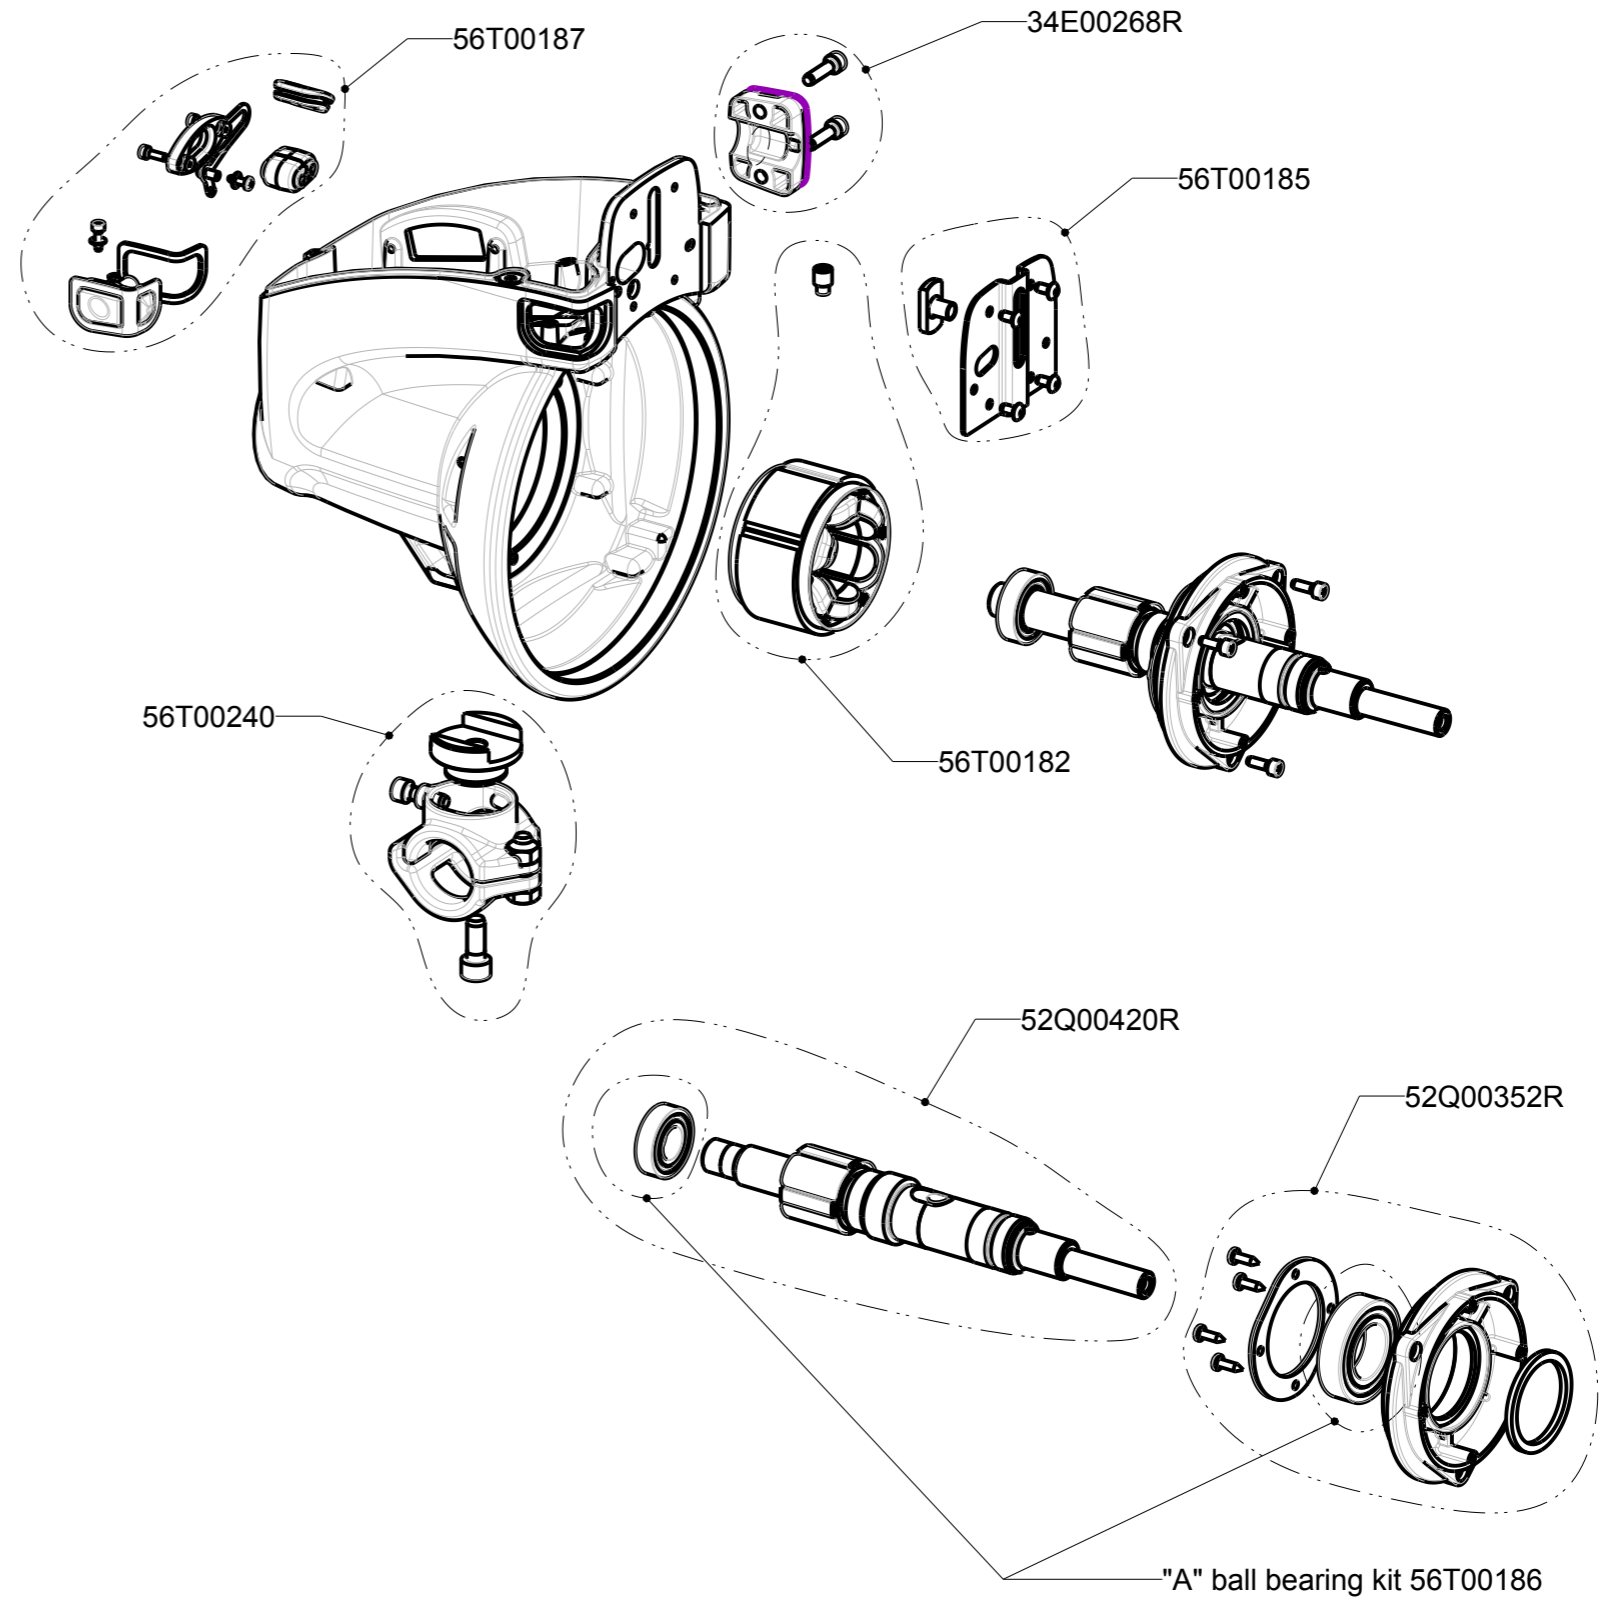

**Super Elf X3  
Plasma coating sector**

P/N 56F00750

Document number :23E00884  
Drawing number : 023410d05

Corretto ordine di assemblaggio gruppo 56T00191  
 Correct fitting order 56T00191 group

Super Elf X3  
 Plasma coating sector  
 P/N 56F00750

Document number :23E00884  
 Drawing number : 023410d05