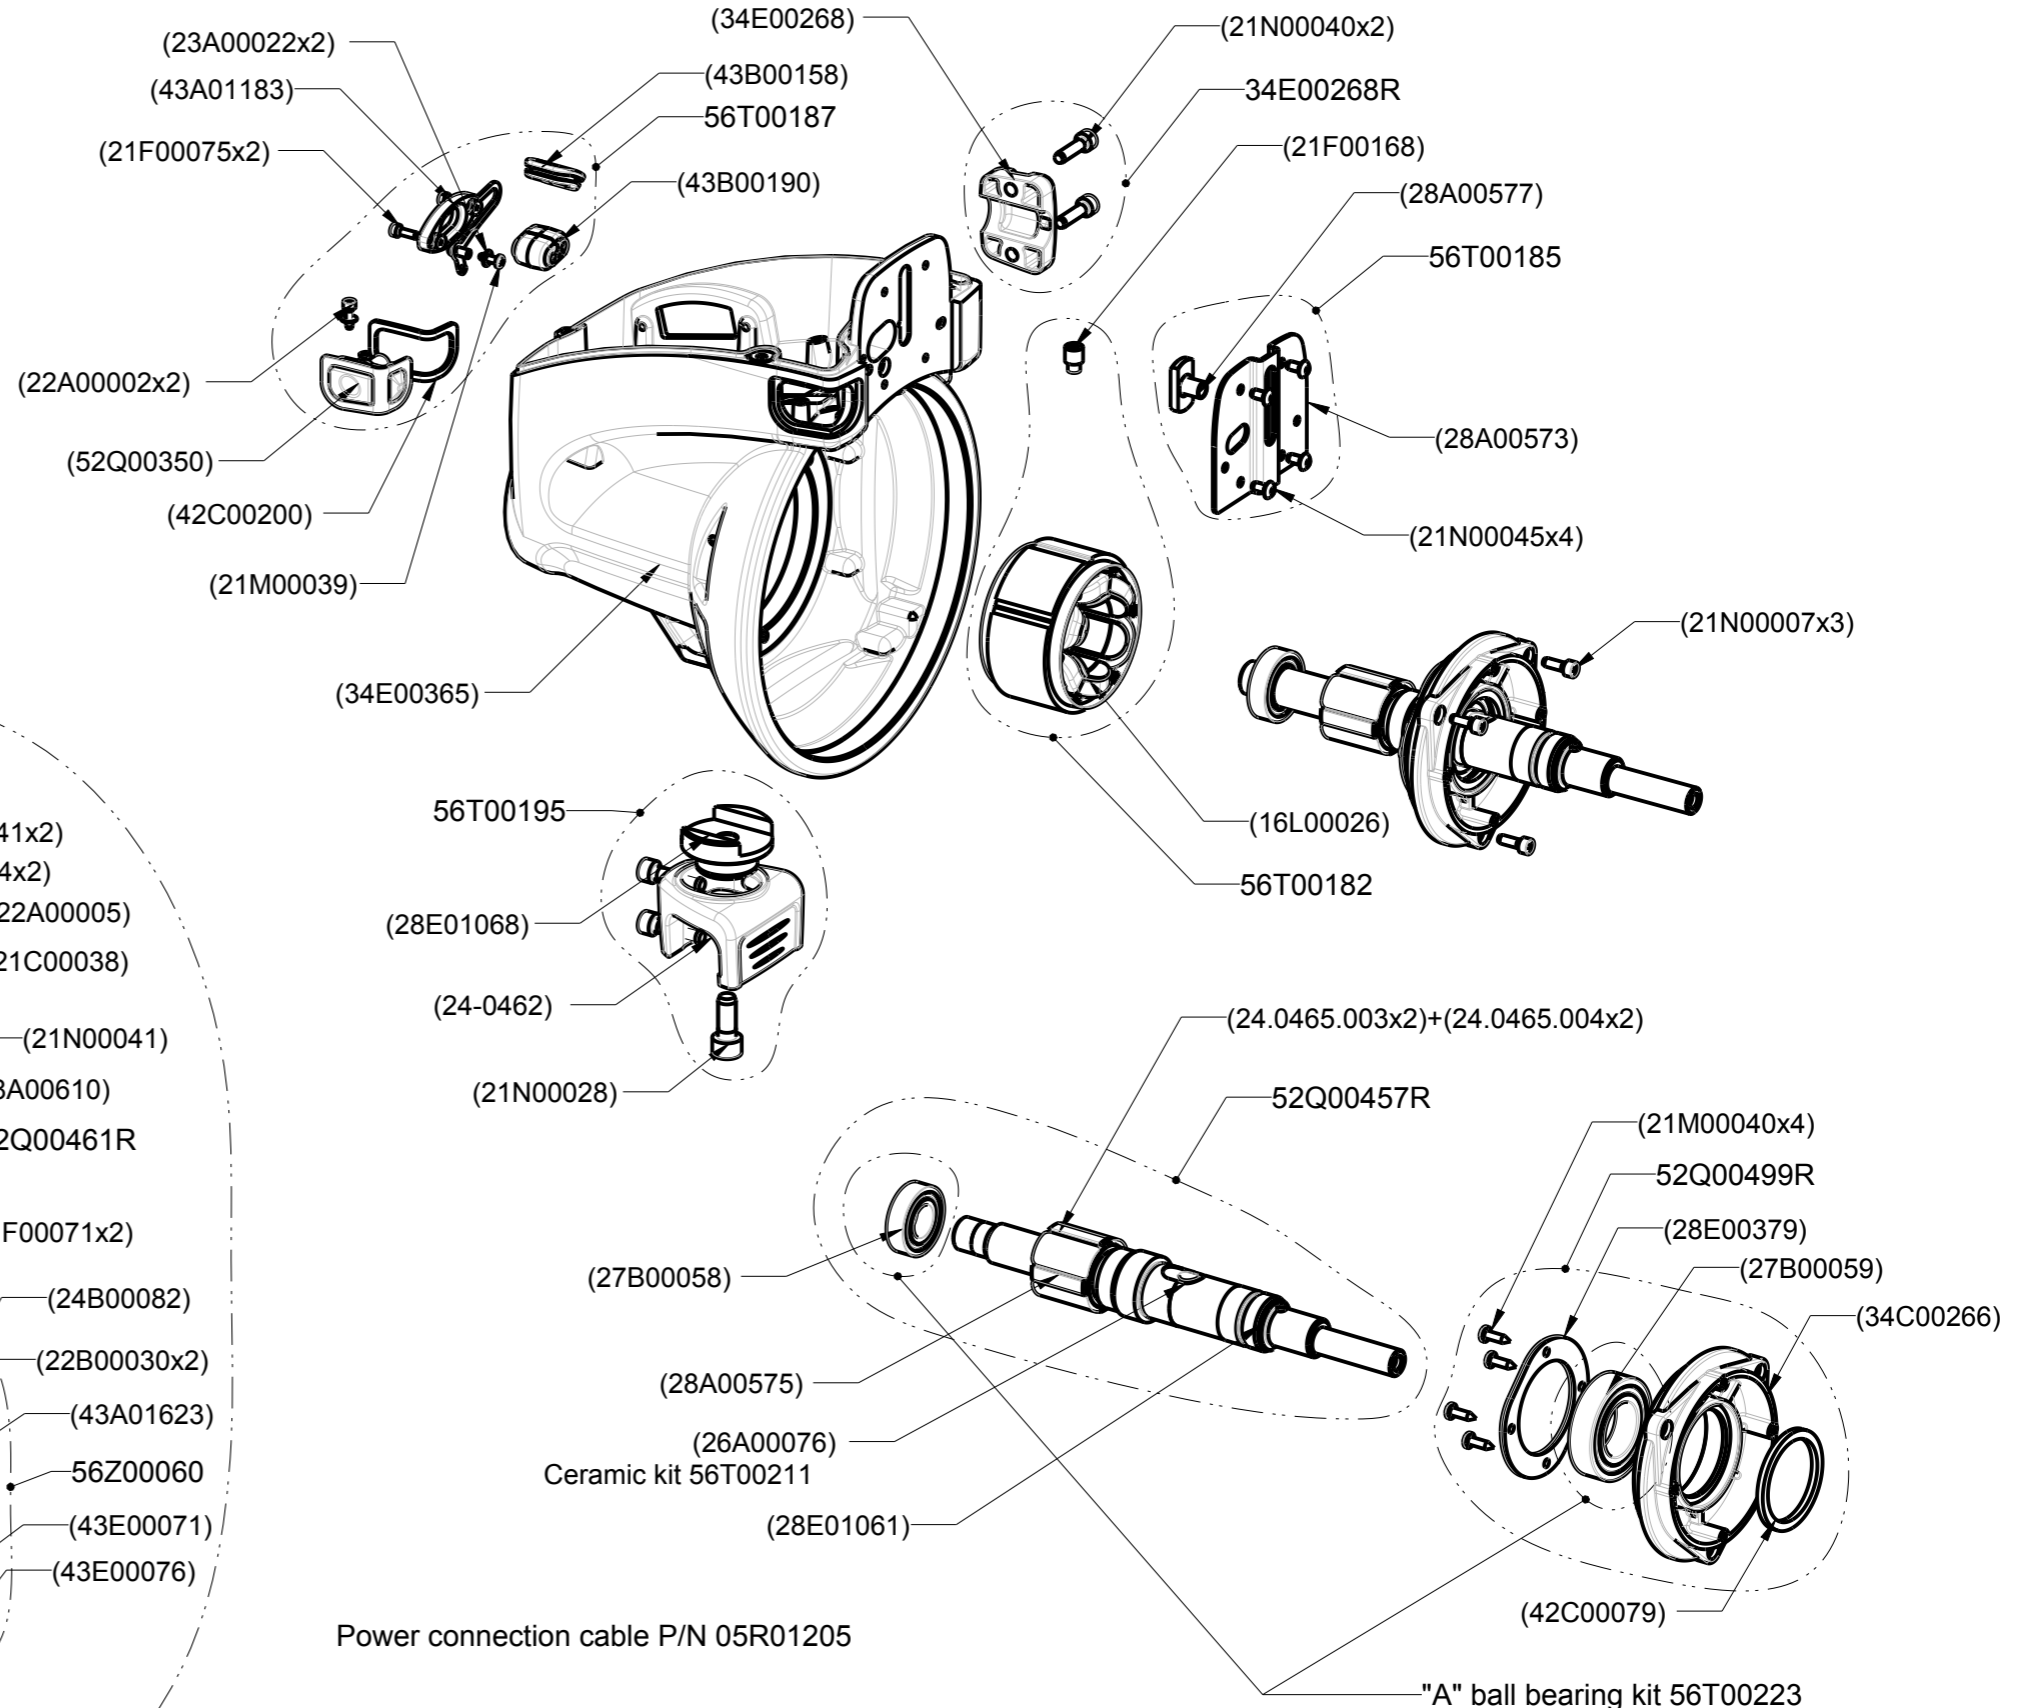

**Super Elf X3 HD  
Plasma coated sector**

P/N 56F00756

Document number :23E00945  
Drawing number : 024754d01

Corretto ordine di assemblaggio gruppo 56T00214  
Correct fitting order 56T00214 group

Power connection cable P/N 05R01205

43A01193S

43A00723S

**Super Elf X3 HD**  
**Plasma coated sector**  
P/N 56F00756

Document number :23E00945  
Drawing number : 024754d01