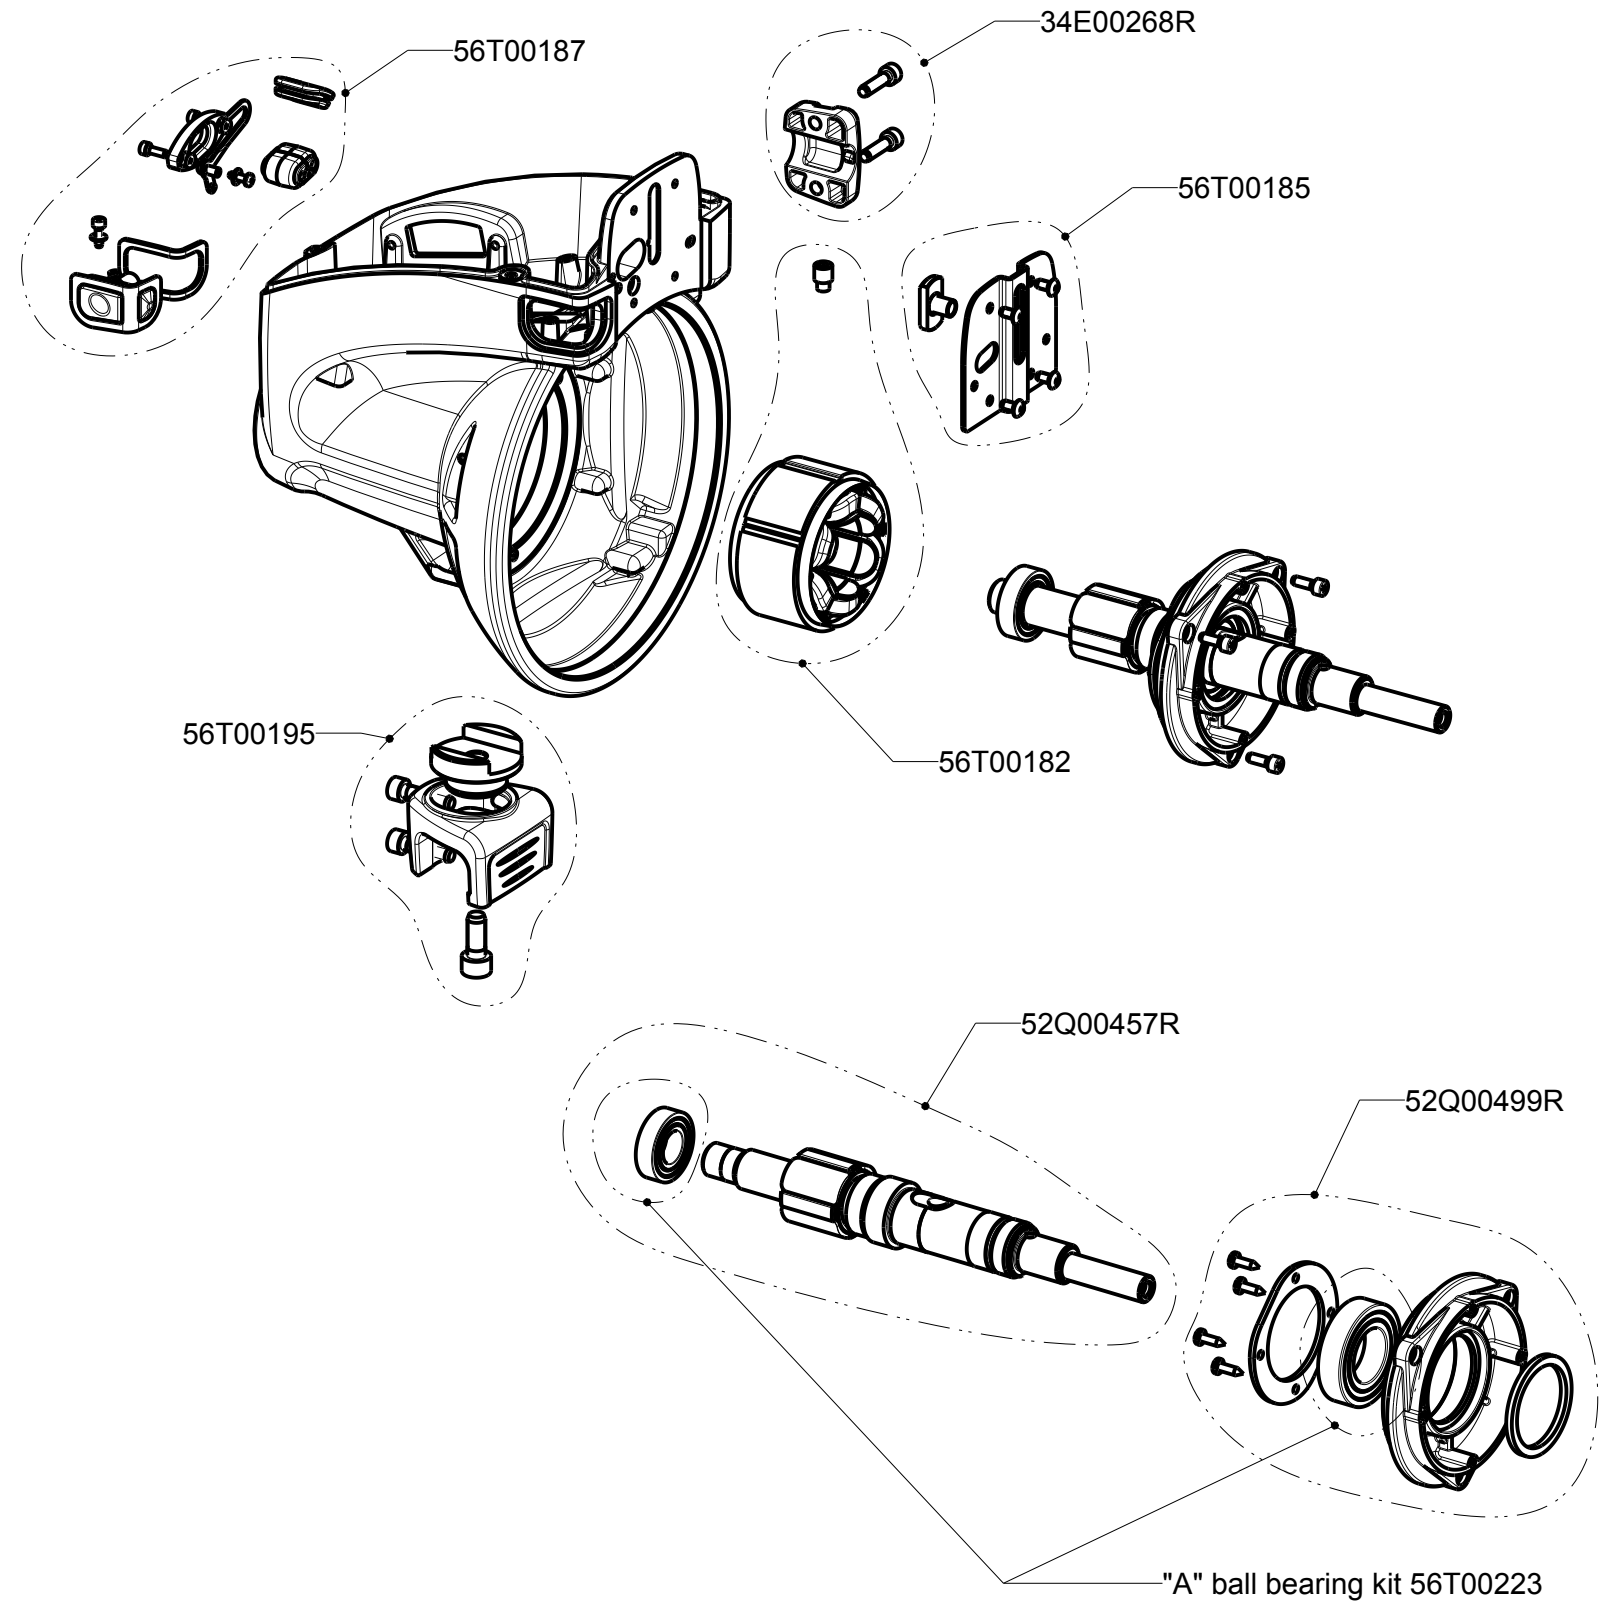

**Super Elf X3 HD
Chrome plated sector**

P/N 56F00755

Document number :23E00929
Drawing number : 024429d01

Corretto ordine di assemblaggio gruppo 56T00191
Correct fitting order 56T00191 group

Super Elf X3 HD
Chrome plated sector
P/N 56F00755

Document number :23E00929
Drawing number : 024429d01