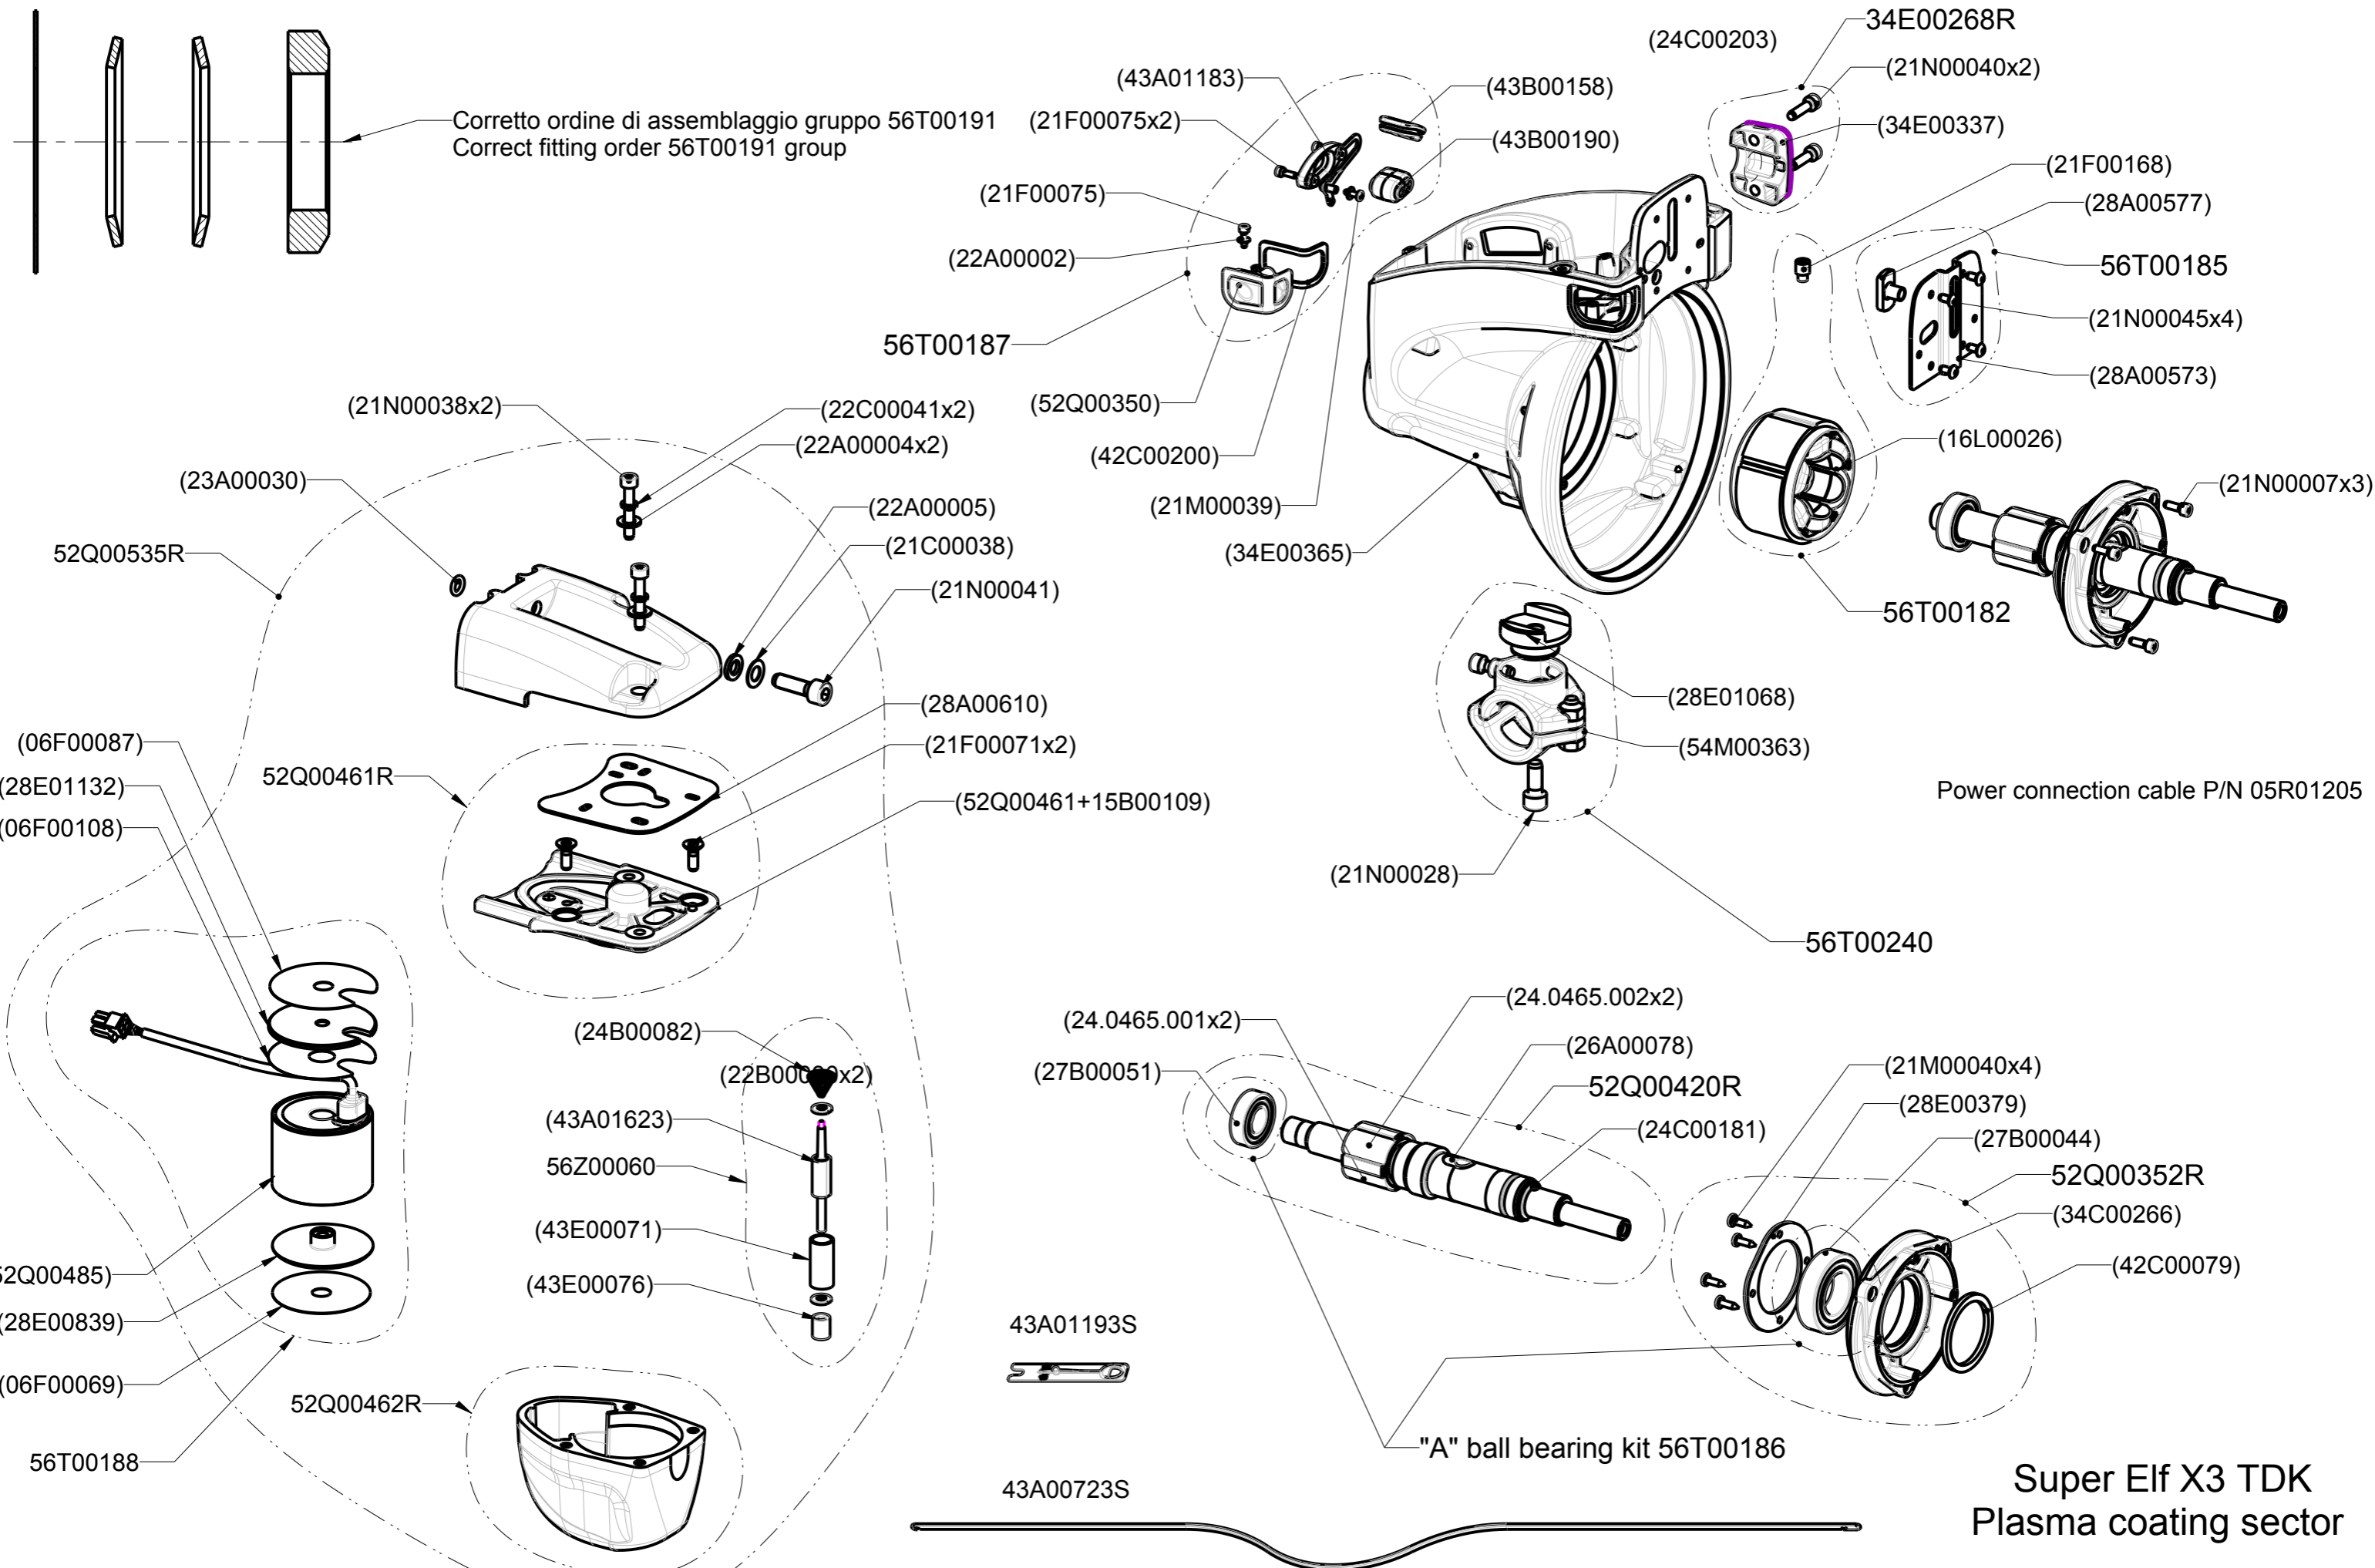

**Super Elf X3 TDK  
Plasma coating sector**

P/N 56F00757

Document number : 23E00896  
Drawing number : 023546d06

Part number in bracket not supplied as individual spare parts, but only usable for identification

Corretto ordine di assemblaggio gruppo 56T00191  
 Correct fitting order 56T00191 group

Power connection cable P/N 05R01205

"A" ball bearing kit 56T00186

**Super Elf X3 TDK  
 Plasma coating sector**

P/N 56F00757

Document number : 23E00896  
 Drawing number : 023546d06

Part number in bracket not supplied as individual spare parts, but only usable for identification