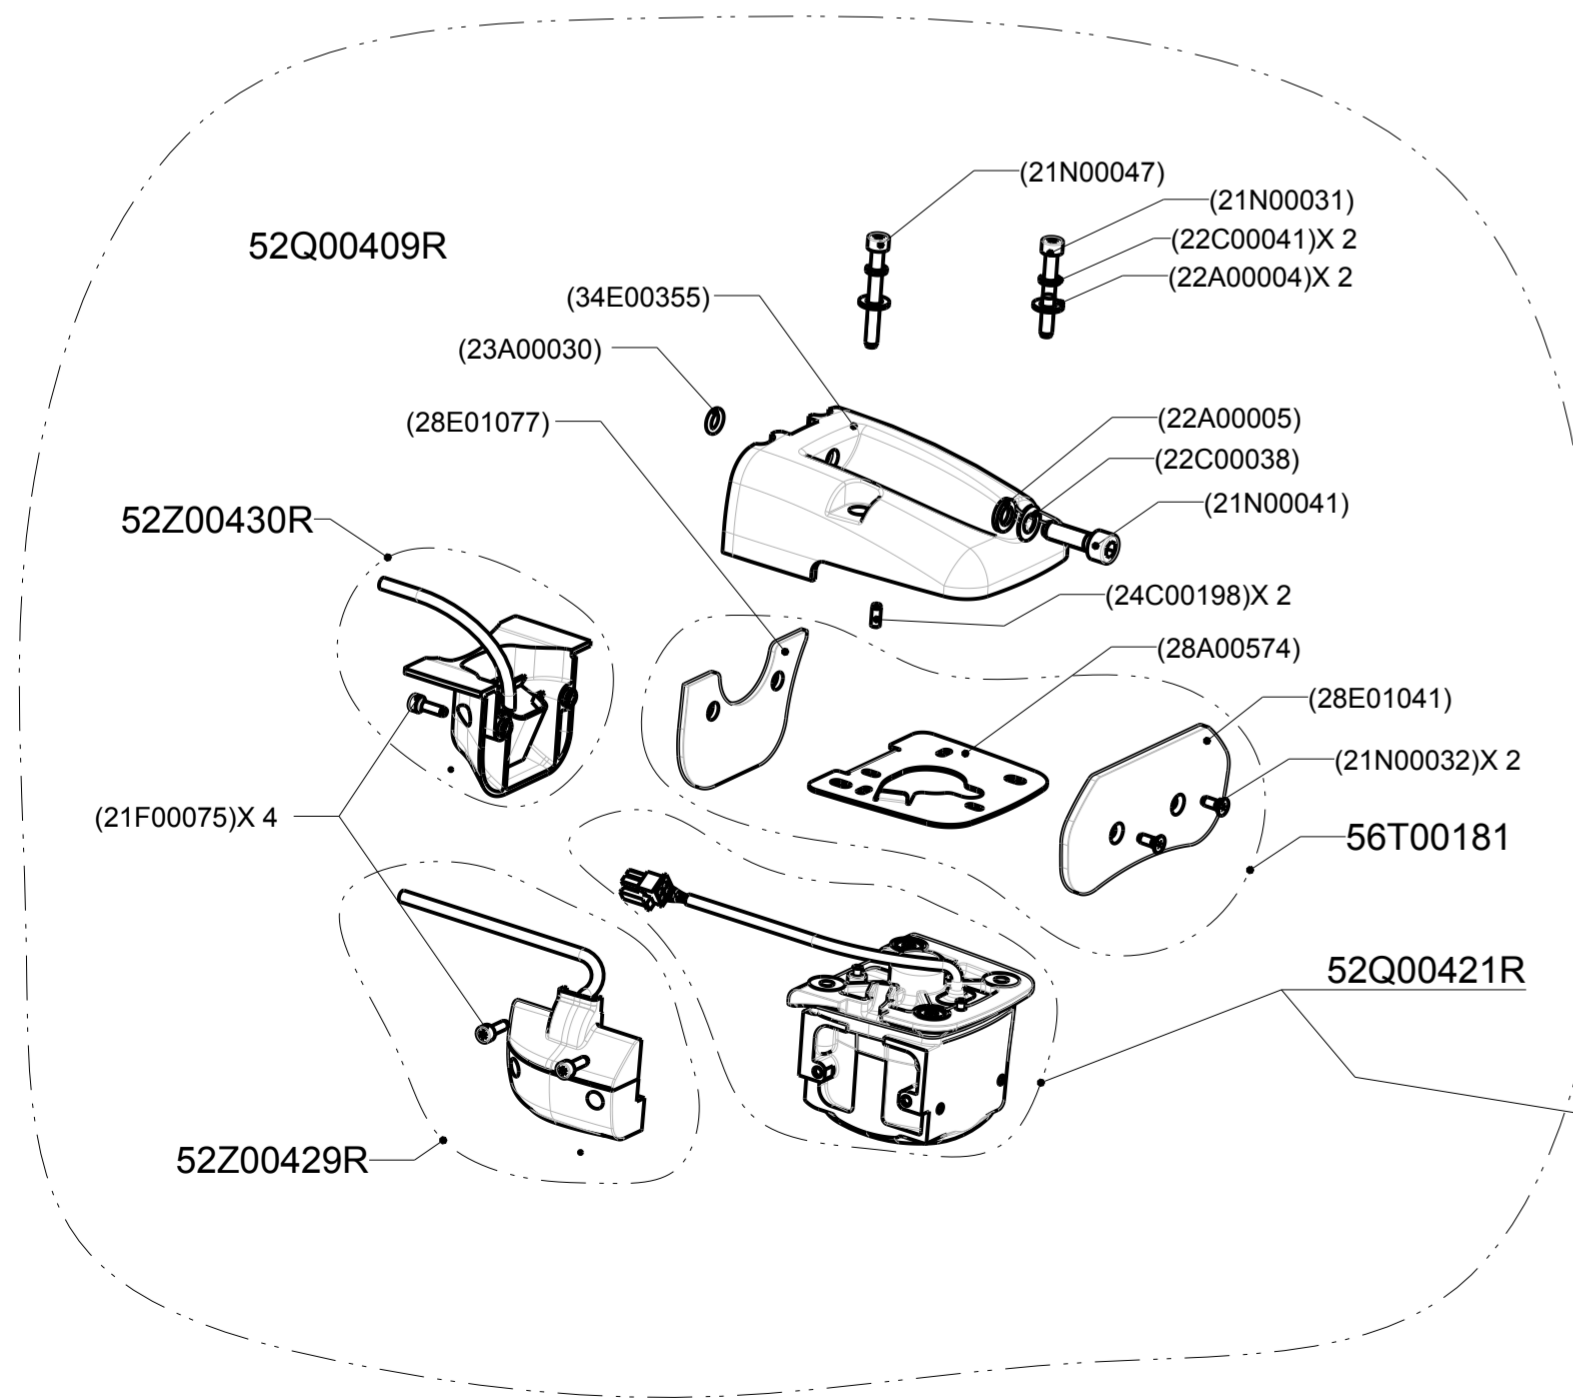

Corretto assemblaggio del gruppo 52Q00106  
Correct fitting of group 52Q00106

"A" Ball bearing group

56F00710	56T00184	09E00611
56F00702	56T00183	09E00544
P/N	P/N Board kit	P/N Circuit

56F00710	05R01229
56F00702	05R01194
P/N	Power cable P/N

Part number in brackets not supplied as individual spare parts, but only usable for identification.

### Super Elf G2 TDK

P/N 56F00702/56F00710

Document number : 23E00752

Draw number : 023017d06

Corretto assemblaggio del gruppo 56T00191  
 Correct fitting 56T00191 group

"A" Kit ball bearing  
 Kit ball bearing "A" Code 56T00186

**Super Elf G2 TDK**  
 P/N 56F00702/56F00710  
 Document number : 23E00752  
 Draw number : 023017d06

Part number in brackets not supplied as individual spare parts, but only usable for identification.