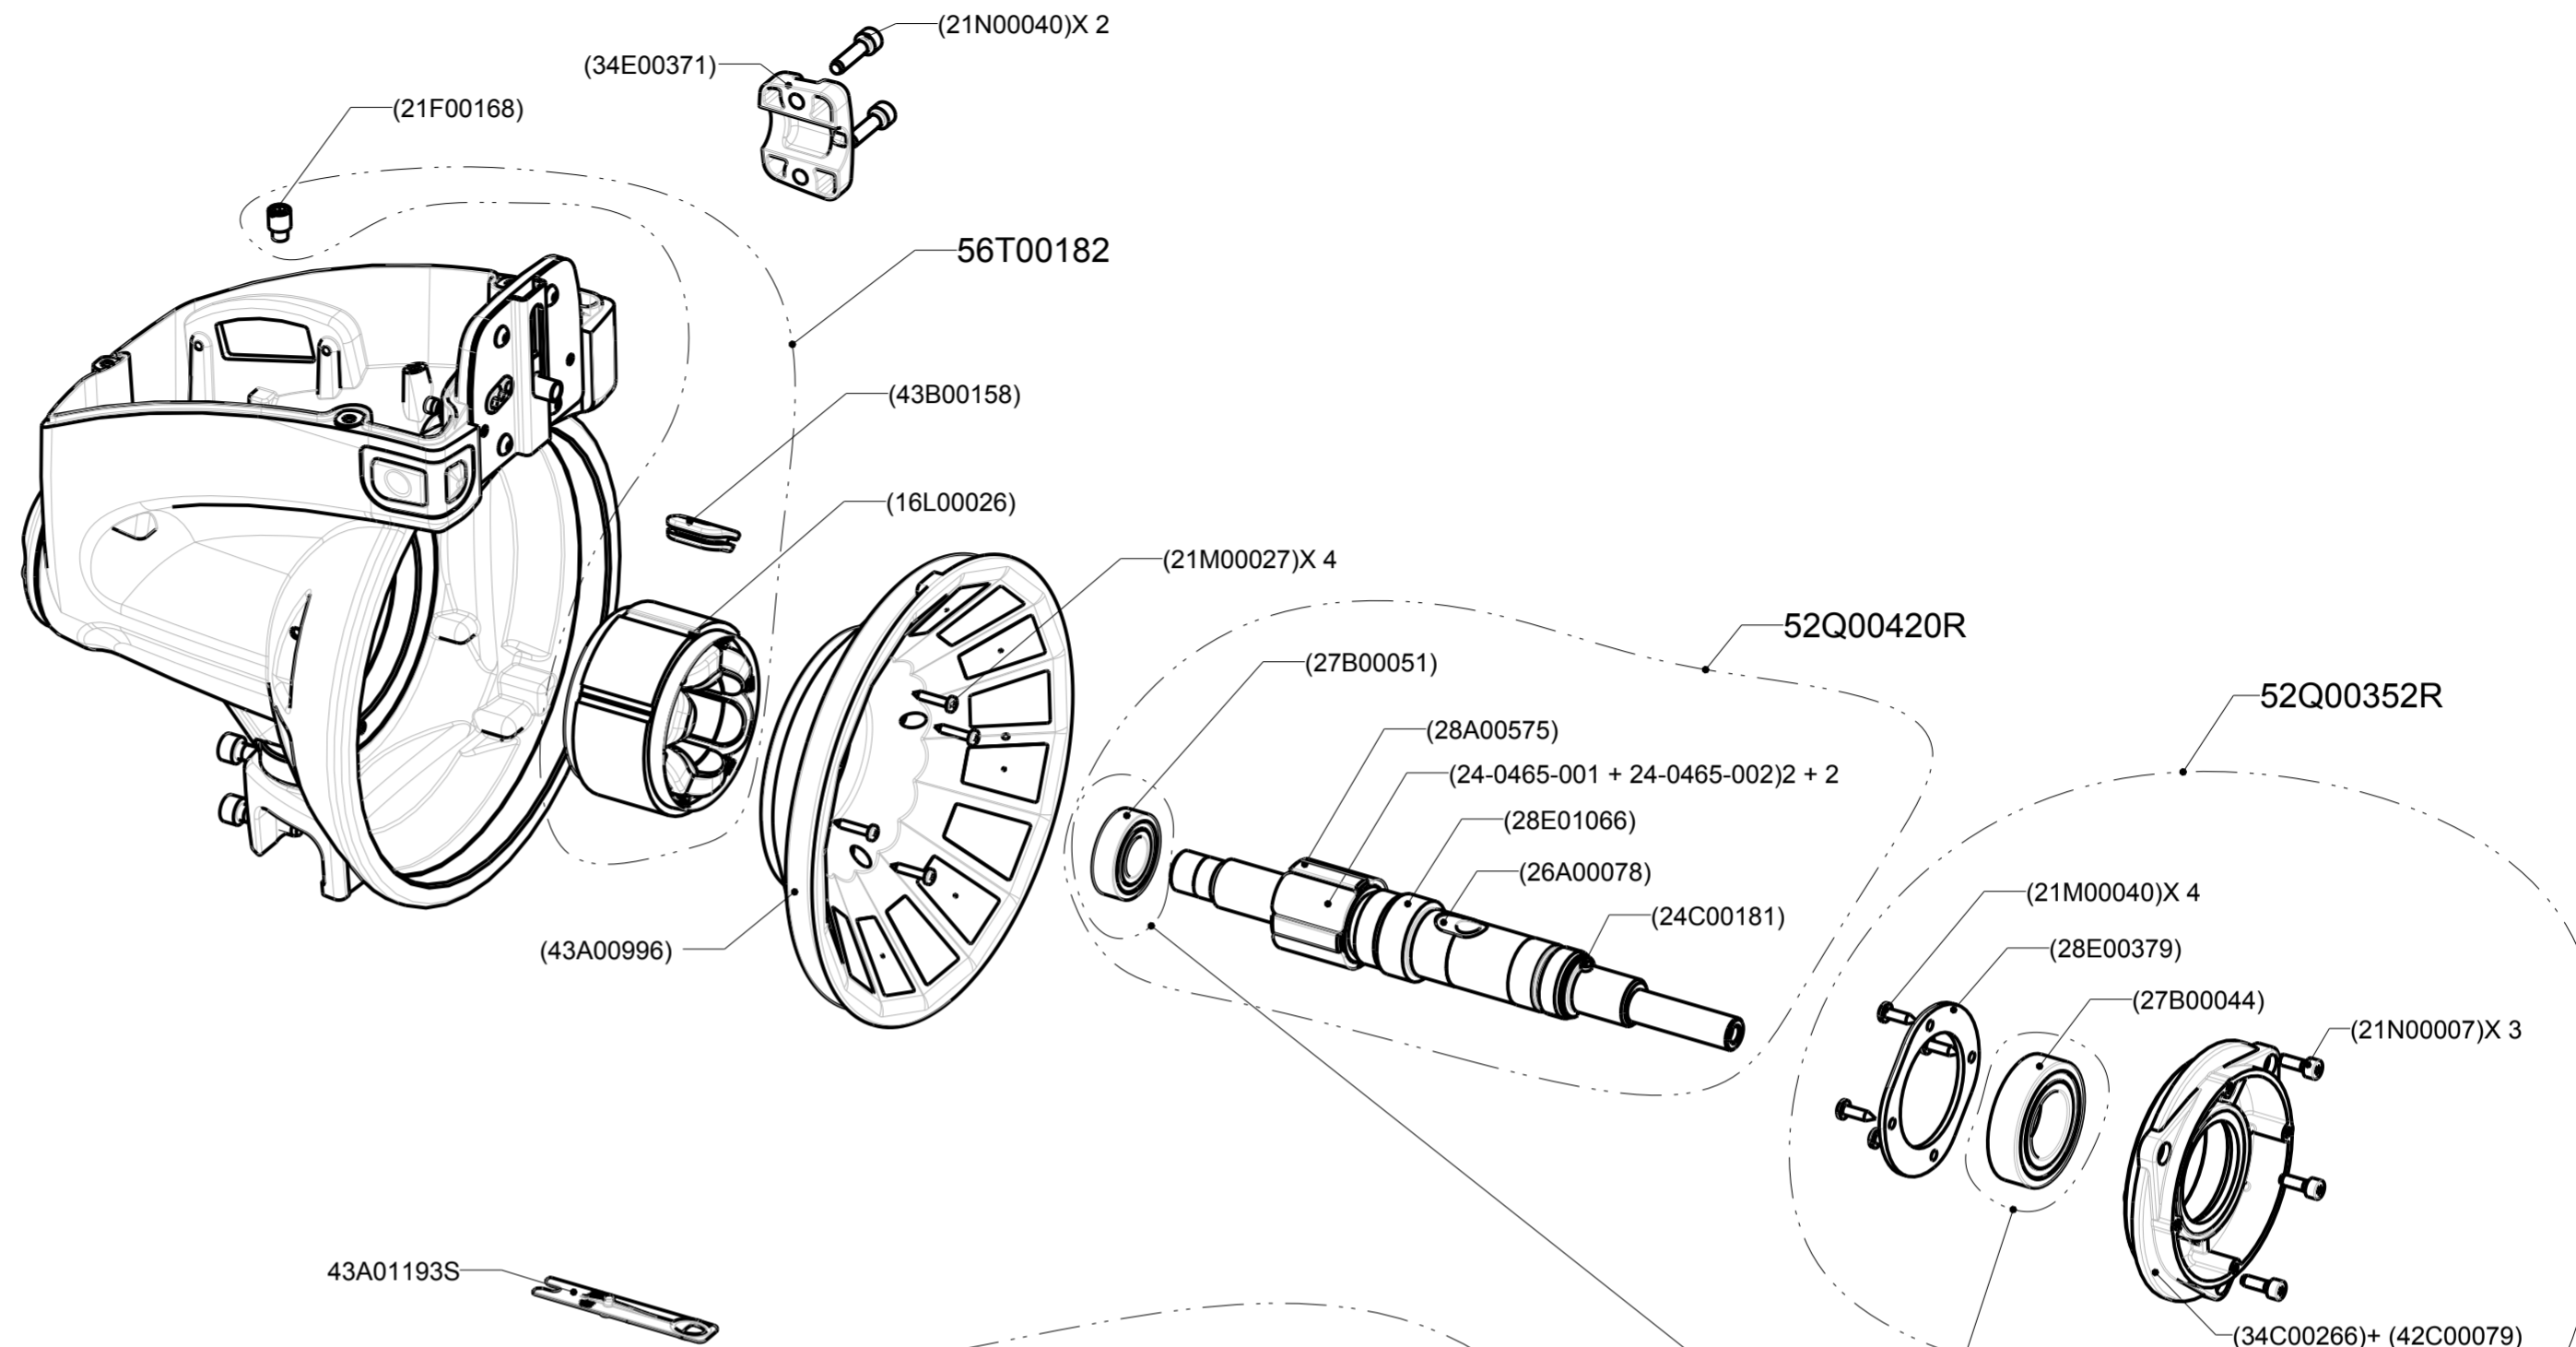

Corretto assemblaggio del gruppo 52Q00106  
Correct fitting of group 52Q00106

"A" Ball bearing group

56F00710	56T00184	09E00611
56F00702	56T00183	09E00544
P/N	P/N Board kit	P/N Circuit

56F00710	05R01229
56F00702	05R01194
P/N	Power cable P/N

Part number in brackets not supplied as individual spare parts, but only usable for identification.

### Super Elf G2 TDK

P/N 56F00702/56F00710

Document number : 23E00752

Draw number : 023017d06

Corretto assemblaggio del gruppo 56T00191  
 Correct fitting 56T00191 group

"A" Kit ball bearing  
 Kit ball bearing "A" Code 56T00186

**Super Elf G2 TDK**  
 P/N 56F00702/56F00710  
 Document number : 23E00752  
 Draw number : 023017d06

Part number in brackets not supplied as individual spare parts, but only usable for identification.