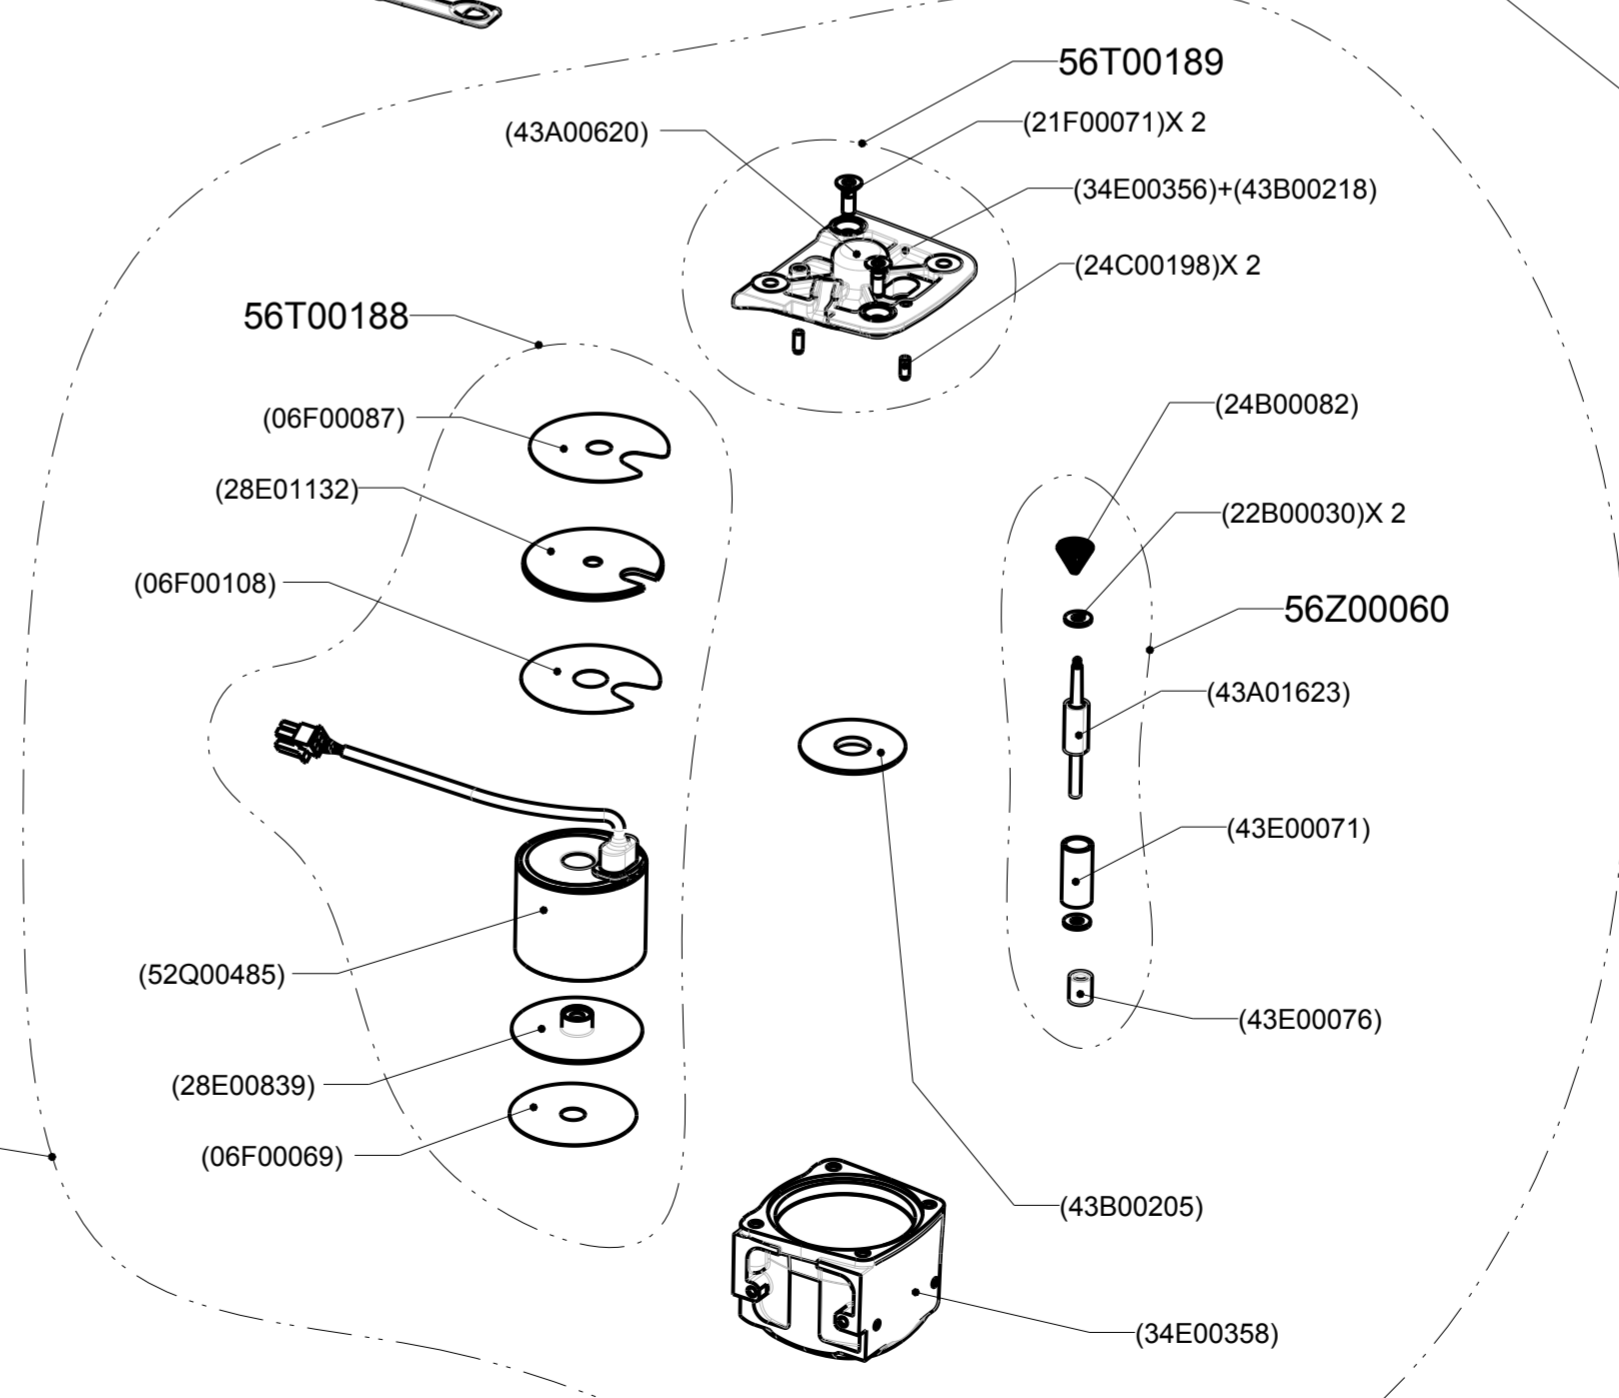

Corretto assemblaggio del gruppo 52Q00106  
Correct fitting of group 52Q00106

"A" Ball bearing group

56F00710	56T00184	09E00611
56F00702	56T00183	09E00544
P/N	P/N Board kit	P/N Circuit

56F00710	05R01229
56F00702	05R01194
P/N	Power cable P/N

Part number in brackets not supplied as individual spare parts, but only usable for identification.

### Super Elf G2 TDK

P/N 56F00702/56F00710

Document number : 23E00752

Draw number : 023017d06

Corretto assemblaggio del gruppo 56T00191  
 Correct fitting 56T00191 group

"A" Kit ball bearing  
 Kit ball bearing "A" Code 56T00186

**Super Elf G2 TDK**  
 P/N 56F00702/56F00710  
 Document number : 23E00752  
 Draw number : 023017d06

Part number in brackets not supplied as individual spare parts, but only usable for identification.