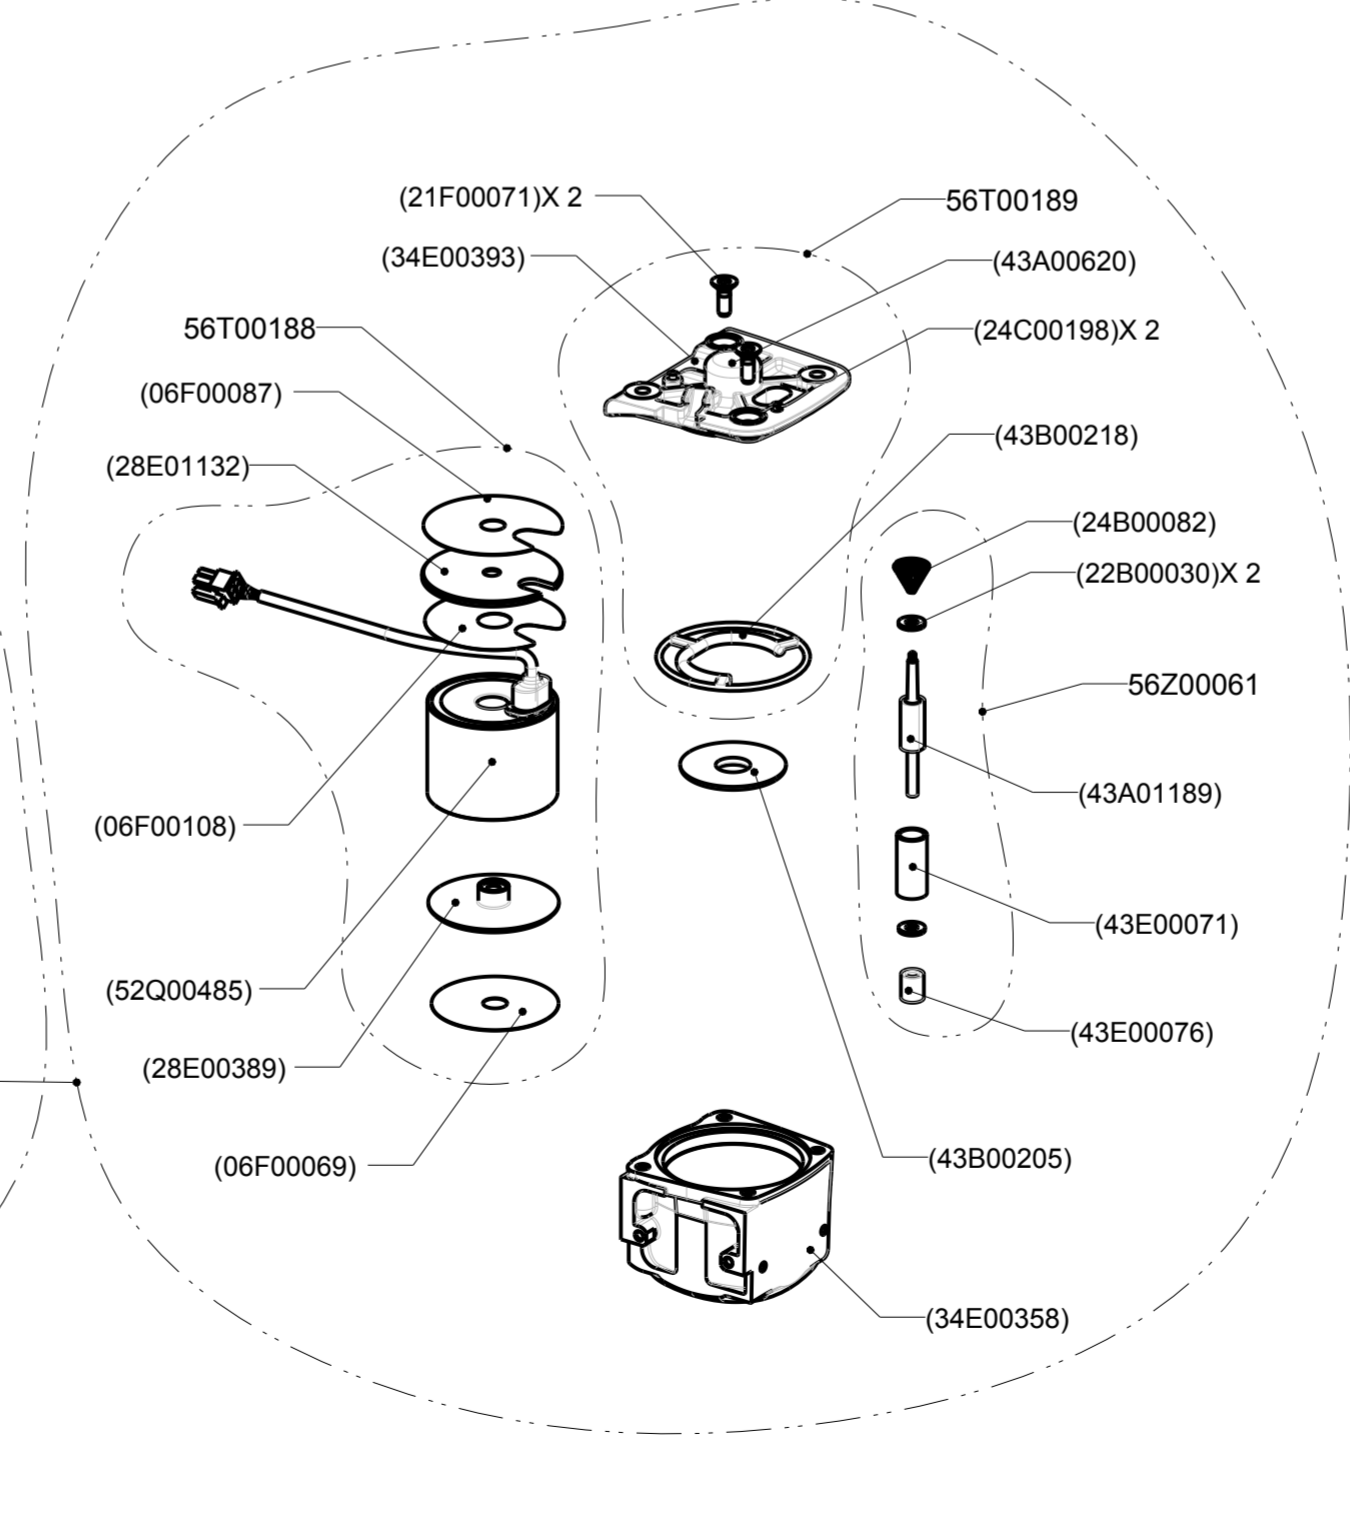

Corretto assemblaggio del gruppo 52Q00106
Correct fitting 52Q00106 group

"A" Ball bearing group

56F00727	52Q00423R
56F00726	52Q00425R
Feeder P/N	Input threader P/N

Part number in brackets not supplied as individual spare parts, but only usable for identification.

Super Elf G2 170V

P/N 56F00726/727

Document number : 23E00927

Draw number : 024221d02

Corretto assemblaggio del gruppo 56T00191
 Correct fitting 56T00191 group

"A" Kit ball bearing

Kit ball bearing "A" Code 56T00186
 Power cable P/N 05R01362

Super Elf G2 170V

P/N 56F00726/727

Document number : 23E00927

Draw number : 024221d02

Part number in brackets not supplied as individual parts, but only usable for identification.