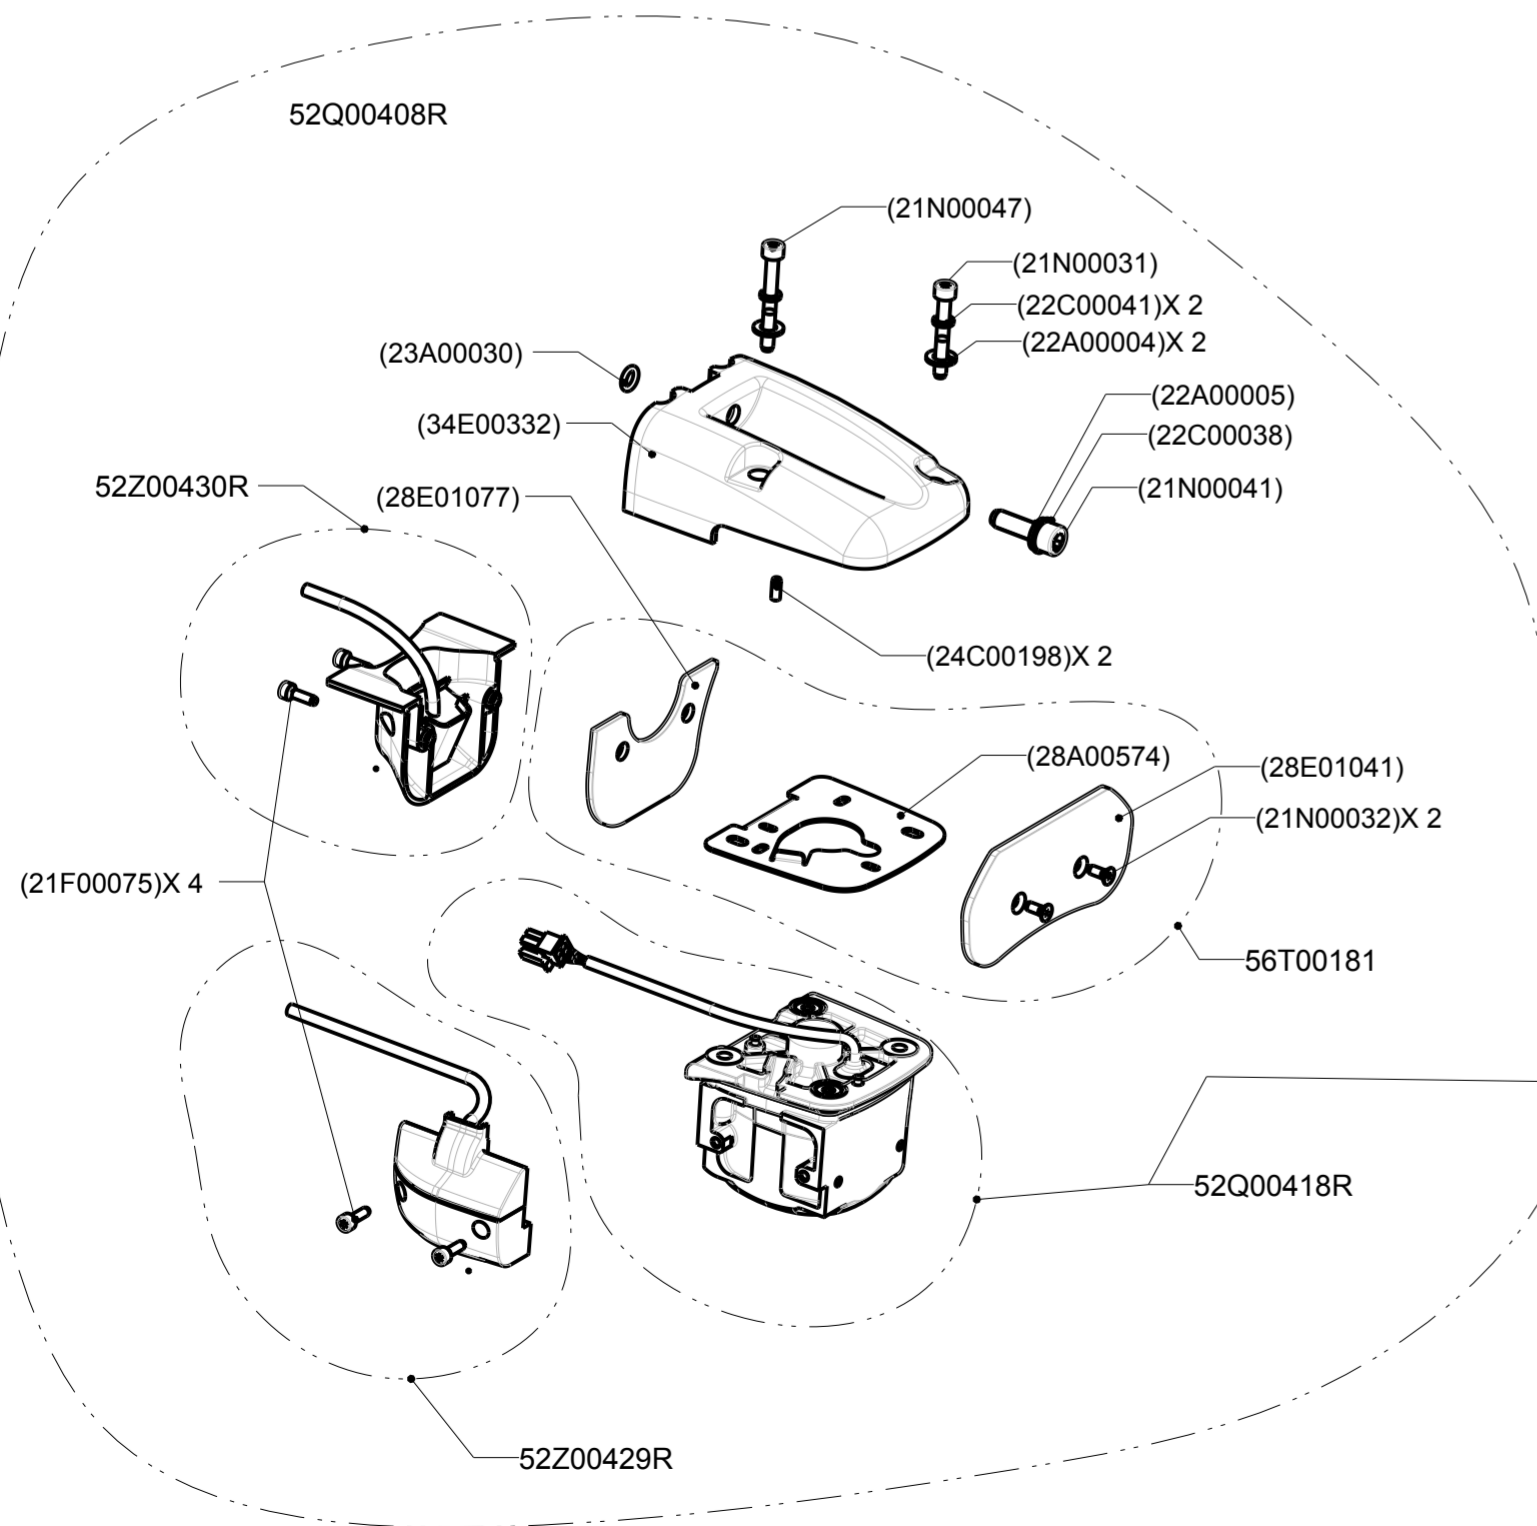

Corretto assemblaggio del gruppo 52Q00106
Correct fitting 52Q00106 group

"A" Ball bearing group

56F00727	52Q00423R
56F00726	52Q00425R
Feeder P/N	Input threader P/N

Part number in brackets not supplied as individual spare parts, but only usable for identification.

Super Elf G2 170V

P/N 56F00726/727

Document number : 23E00927

Draw number : 024221d02

Corretto assemblaggio del gruppo 56T00191
 Correct fitting 56T00191 group

"A" Kit ball bearing

Kit ball bearing "A" Code 56T00186
 Power cable P/N 05R01362

Super Elf G2 170V

P/N 56F00726/727

Document number : 23E00927

Draw number : 024221d02

Part number in brackets not supplied as individual parts, but only usable for identification.