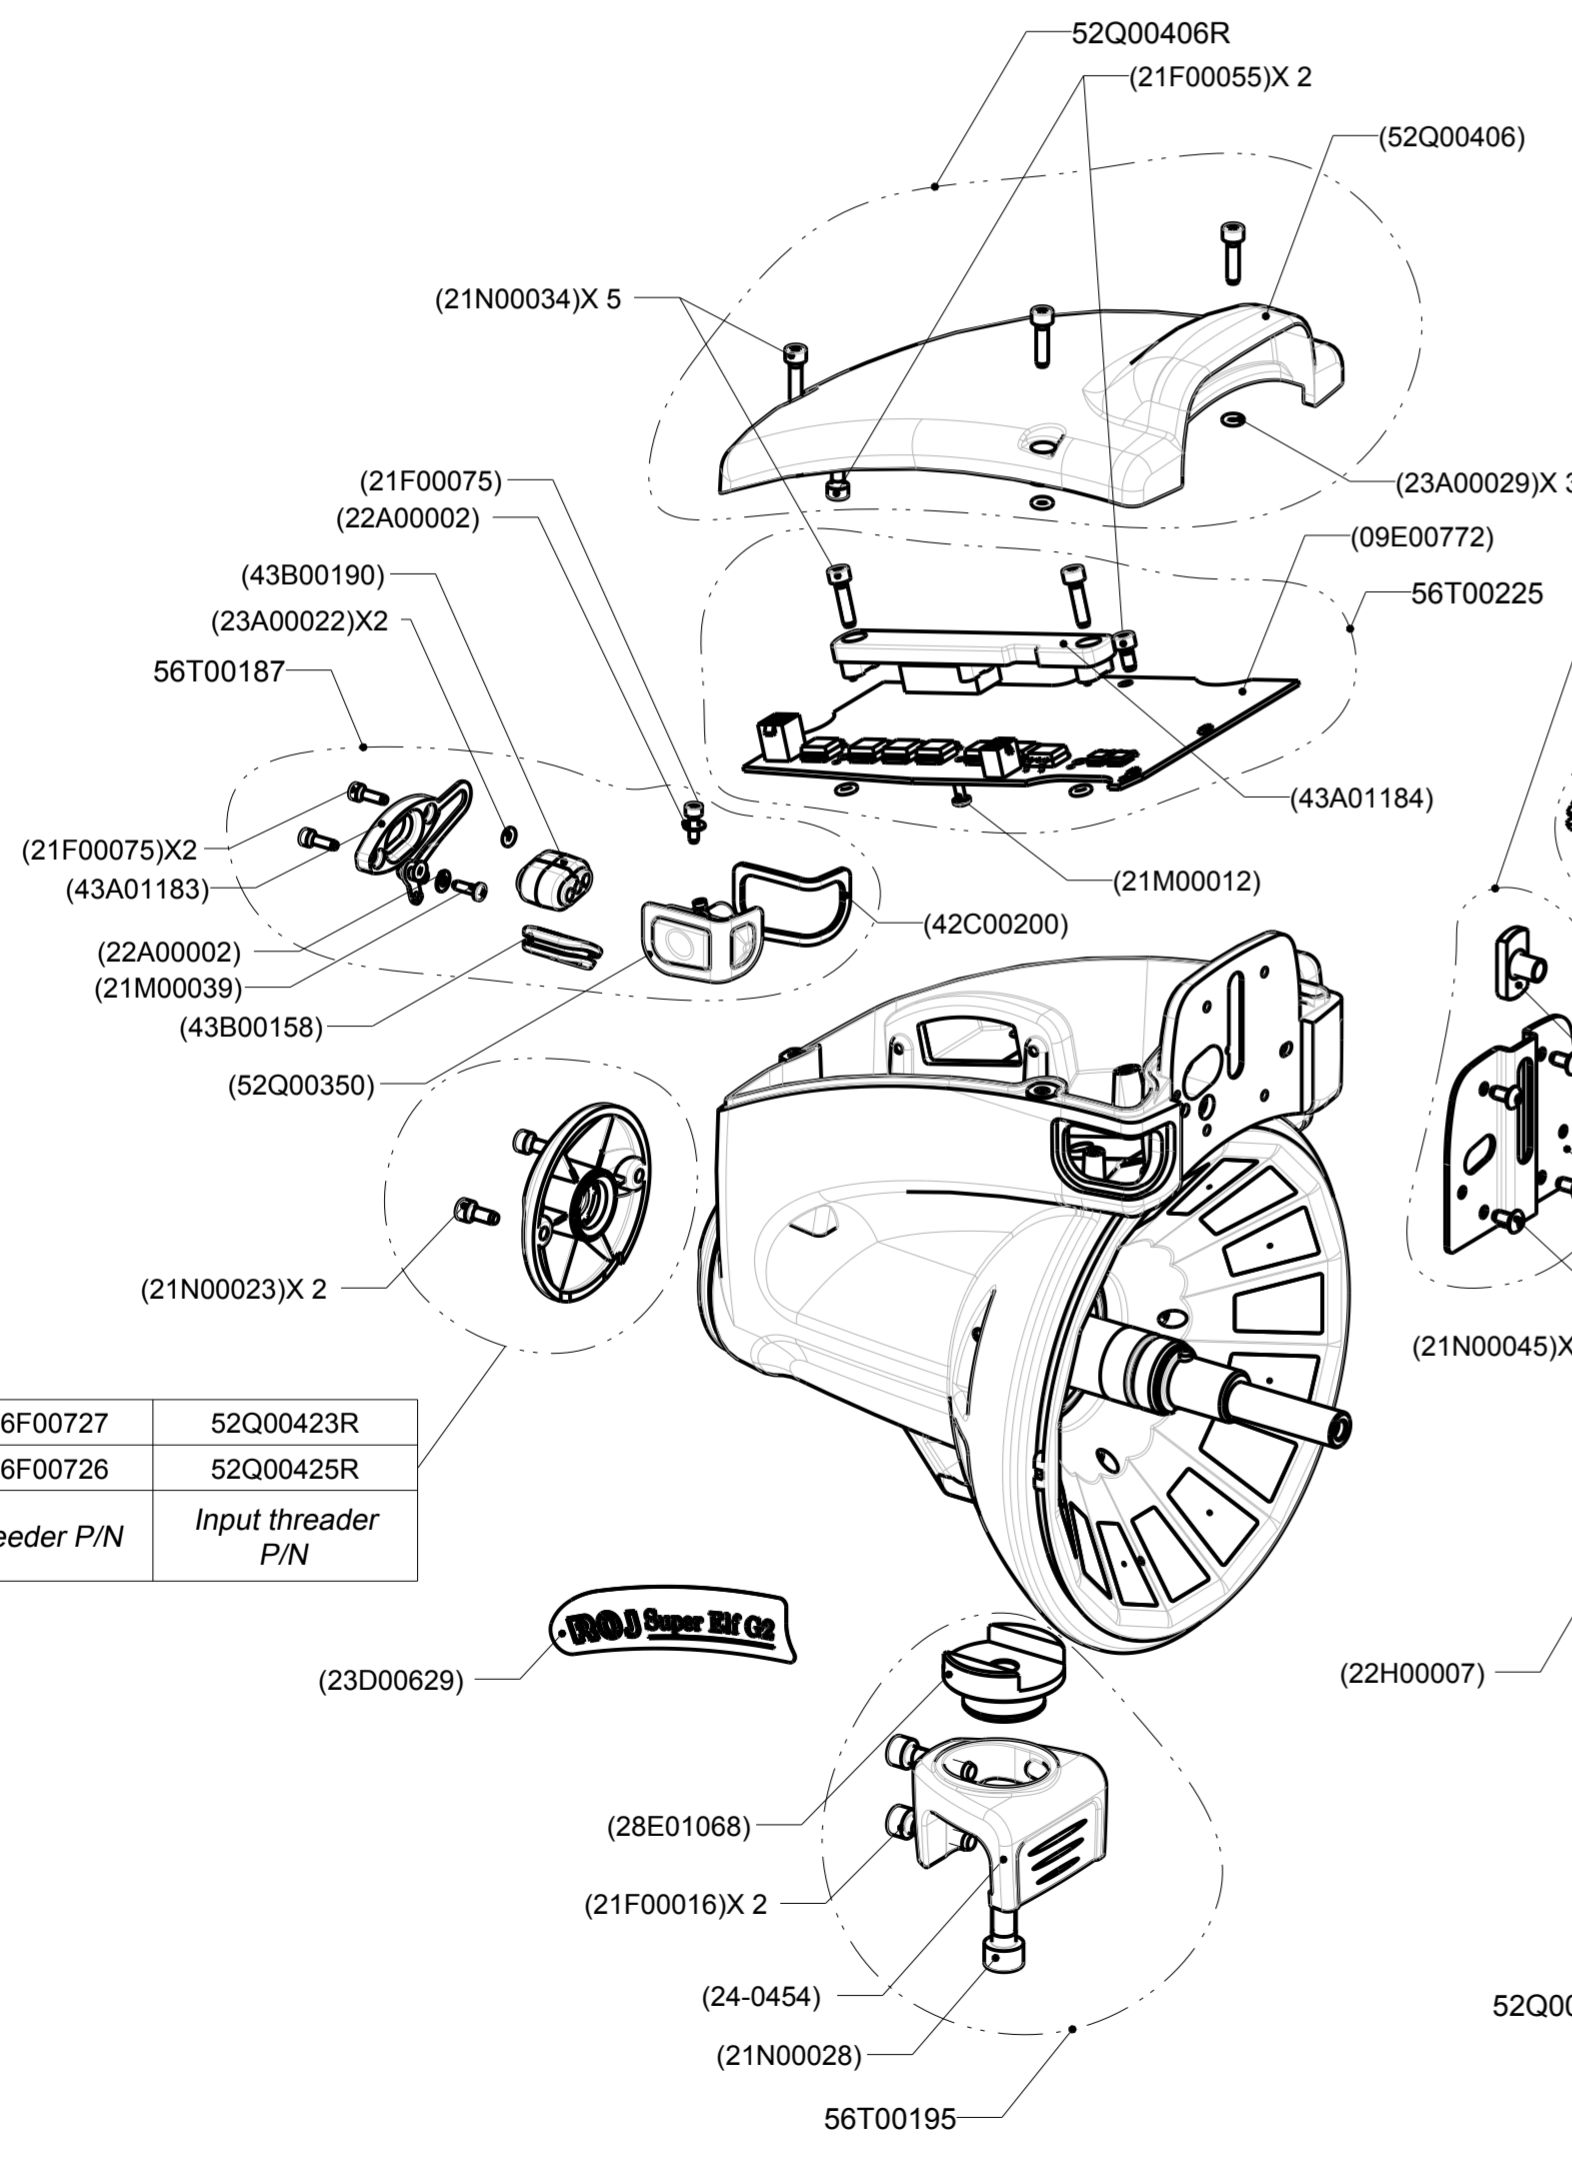

Corretto assemblaggio del gruppo 52Q00106
Correct fitting 52Q00106 group

"A" Ball bearing group

56F00727	52Q00423R
56F00726	52Q00425R
Feeder P/N	Input threader P/N

Part number in brackets not supplied as individual spare parts, but only usable for identification.

Super Elf G2 170V

P/N 56F00726/727

Document number : 23E00927

Draw number : 024221d02

Corretto assemblaggio del gruppo 56T00191
 Correct fitting 56T00191 group

"A" Kit ball bearing

Kit ball bearing "A" Code 56T00186
 Power cable P/N 05R01362

Super Elf G2 170V

P/N 56F00726/727

Document number : 23E00927

Draw number : 024221d02

Part number in brackets not supplied as individual parts, but only usable for identification.