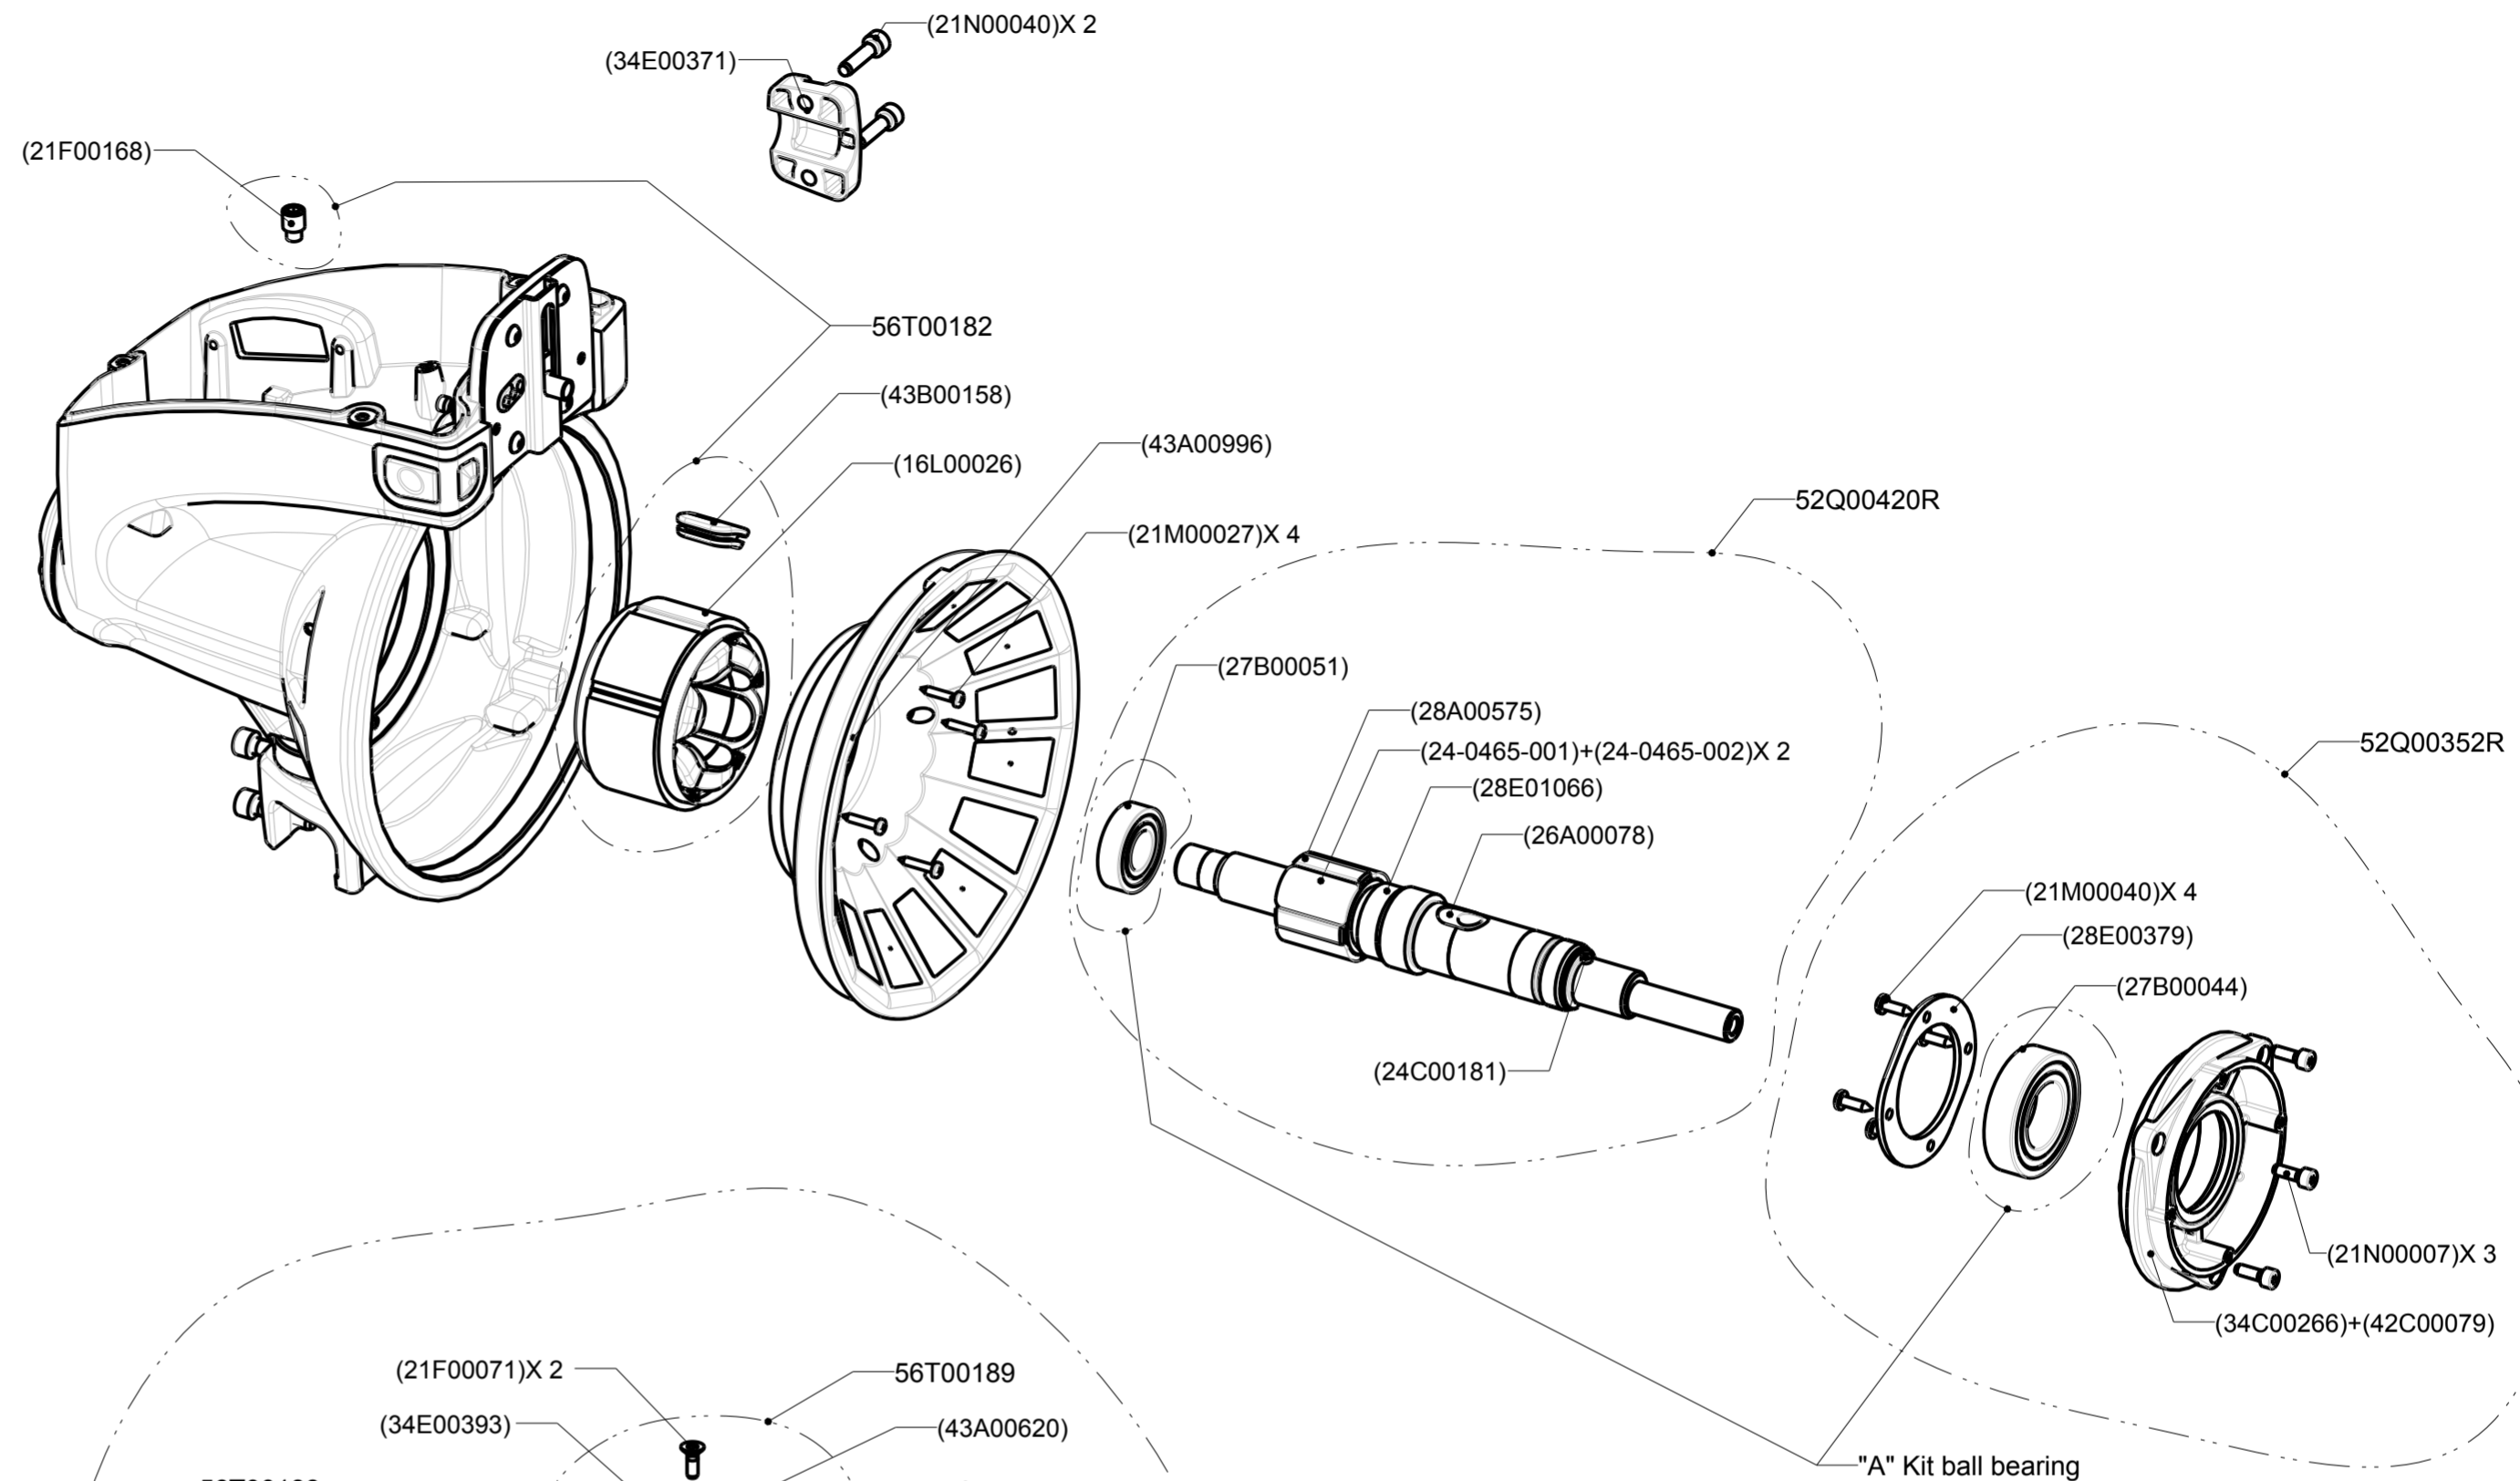

Corretto assemblaggio del gruppo 52Q00106
Correct fitting 52Q00106 group

"A" Ball bearing group

56F00727	52Q00423R
56F00726	52Q00425R
Feeder P/N	Input threader P/N

Part number in brackets not supplied as individual spare parts, but only usable for identification.

Super Elf G2 170V

P/N 56F00726/727

Document number : 23E00927

Draw number : 024221d02

Corretto assemblaggio del gruppo 56T00191
 Correct fitting 56T00191 group

"A" Kit ball bearing

Kit ball bearing "A" Code 56T00186
 Power cable P/N 05R01362

Super Elf G2 170V

P/N 56F00726/727

Document number : 23E00927

Draw number : 024221d02

Part number in brackets not supplied as individual parts, but only usable for identification.