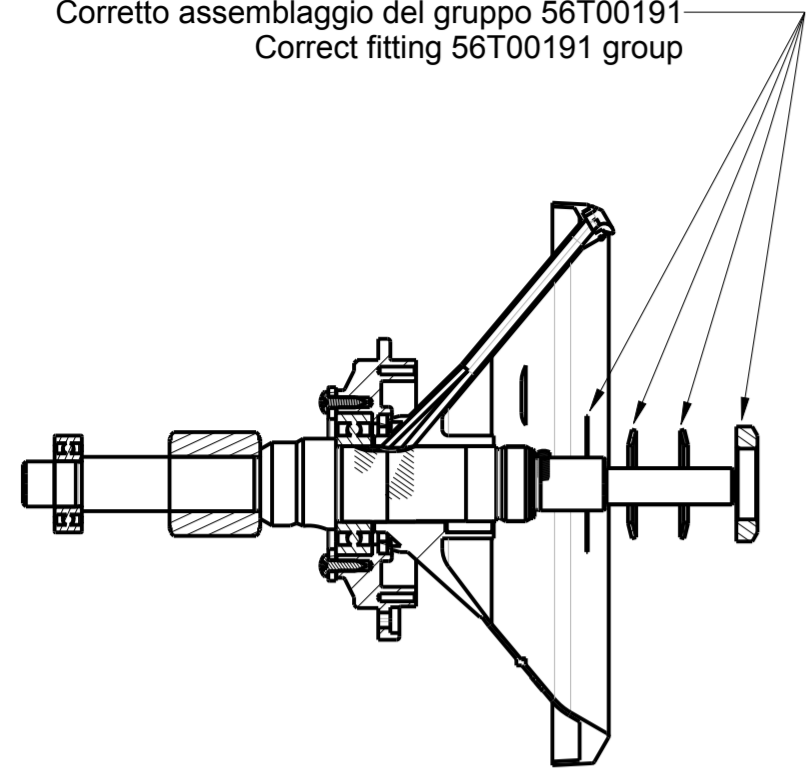

Corretto assemblaggio del gruppo 52Q00106
Correct fitting 52Q00106 group

"A" Ball bearing group

56F00727	52Q00423R
56F00726	52Q00425R
Feeder P/N	Input threader P/N

Part number in brackets not supplied as individual spare parts, but only usable for identification.

Super Elf G2 170V

P/N 56F00726/727

Document number : 23E00927

Draw number : 024221d02

Corretto assemblaggio del gruppo 56T00191
 Correct fitting 56T00191 group

"A" Kit ball bearing

Kit ball bearing "A" Code 56T00186
 Power cable P/N 05R01362

Super Elf G2 170V

P/N 56F00726/727

Document number : 23E00927

Draw number : 024221d02

Part number in brackets not supplied as individual parts, but only usable for identification.