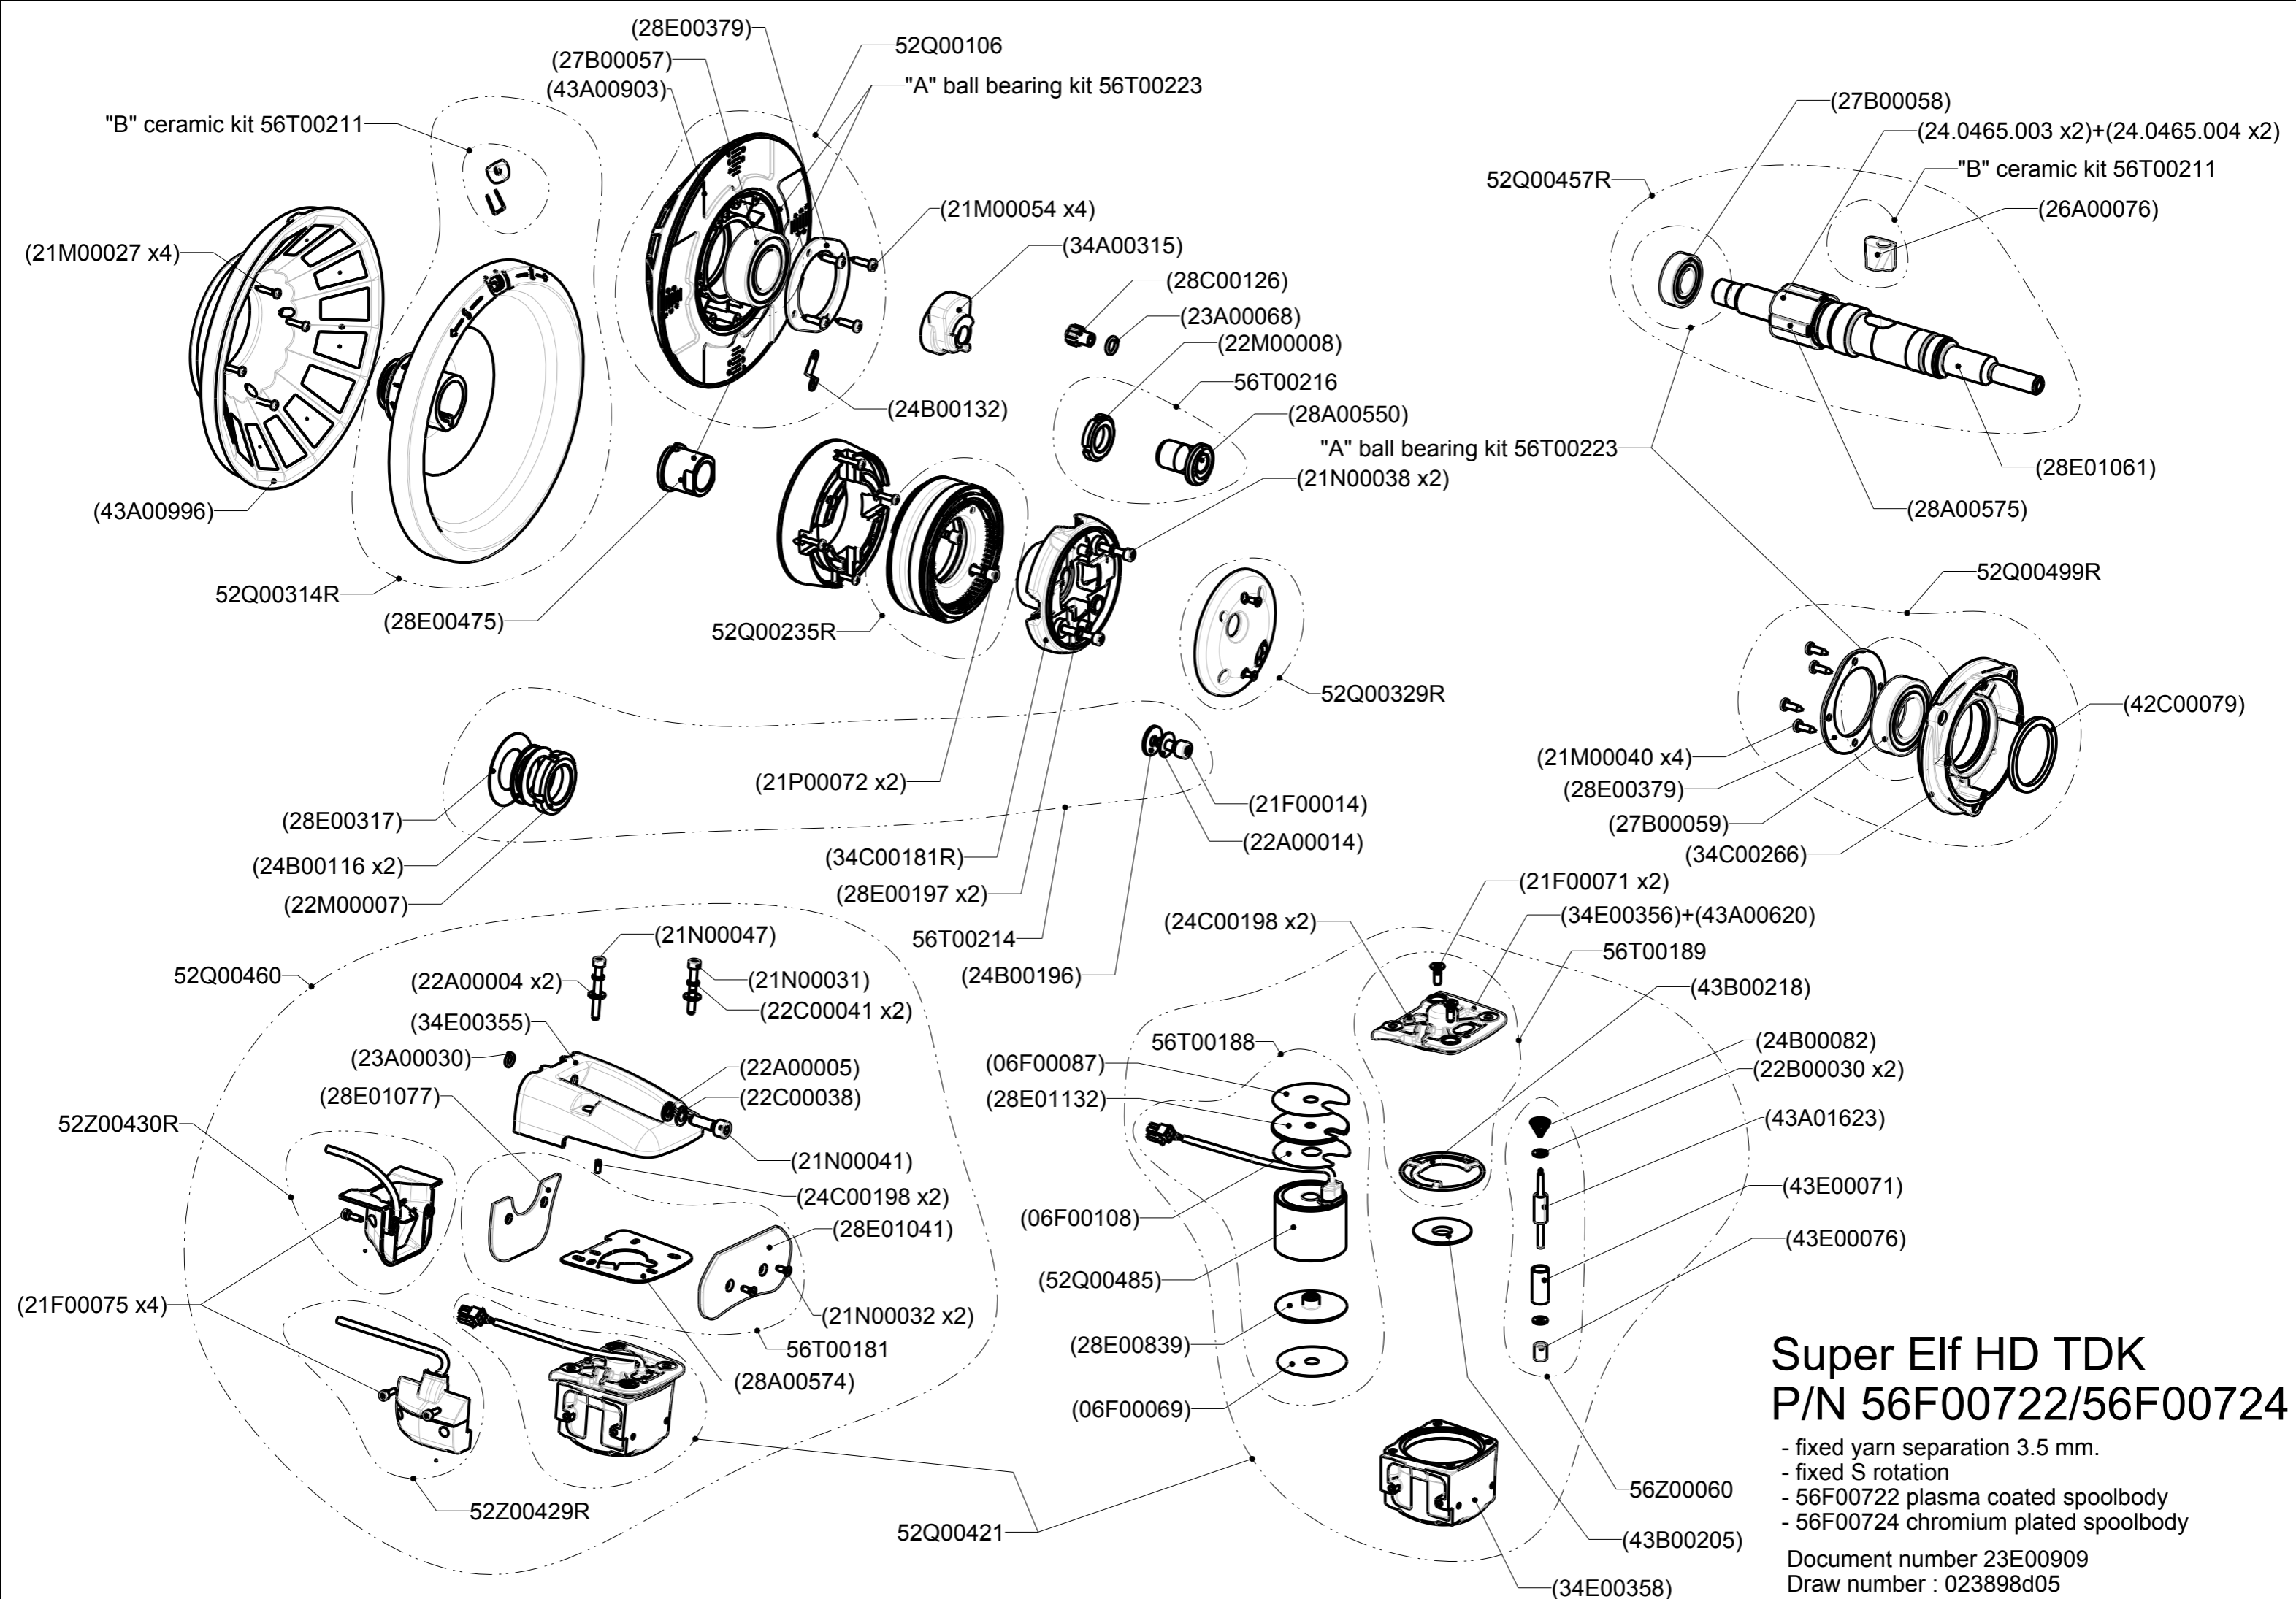

# Super Elf HD TDK P/N 56F00722/56F00724

- fixed yarn separation 3.5 mm.
- fixed S rotation
- 56F00722 plasma coated spoolbody
- 56F00724 chromium plated spoolbody

Document number 23E00909  
 Draw number : 023898d05

Part number in bracket not supplied as individual spare parts, but only usable for identification

## P/N 56F00722/56F00724

- fixed yarn separation 3.5 mm.
- fixed S rotation
- 56F00722 plasma coated spoolbody
- 56F00724 chromium plated spoolbody

Document number 23E00909  
 Draw number : 023898d05

Part number in bracket not supplied as individual spare parts, but only usable for identification